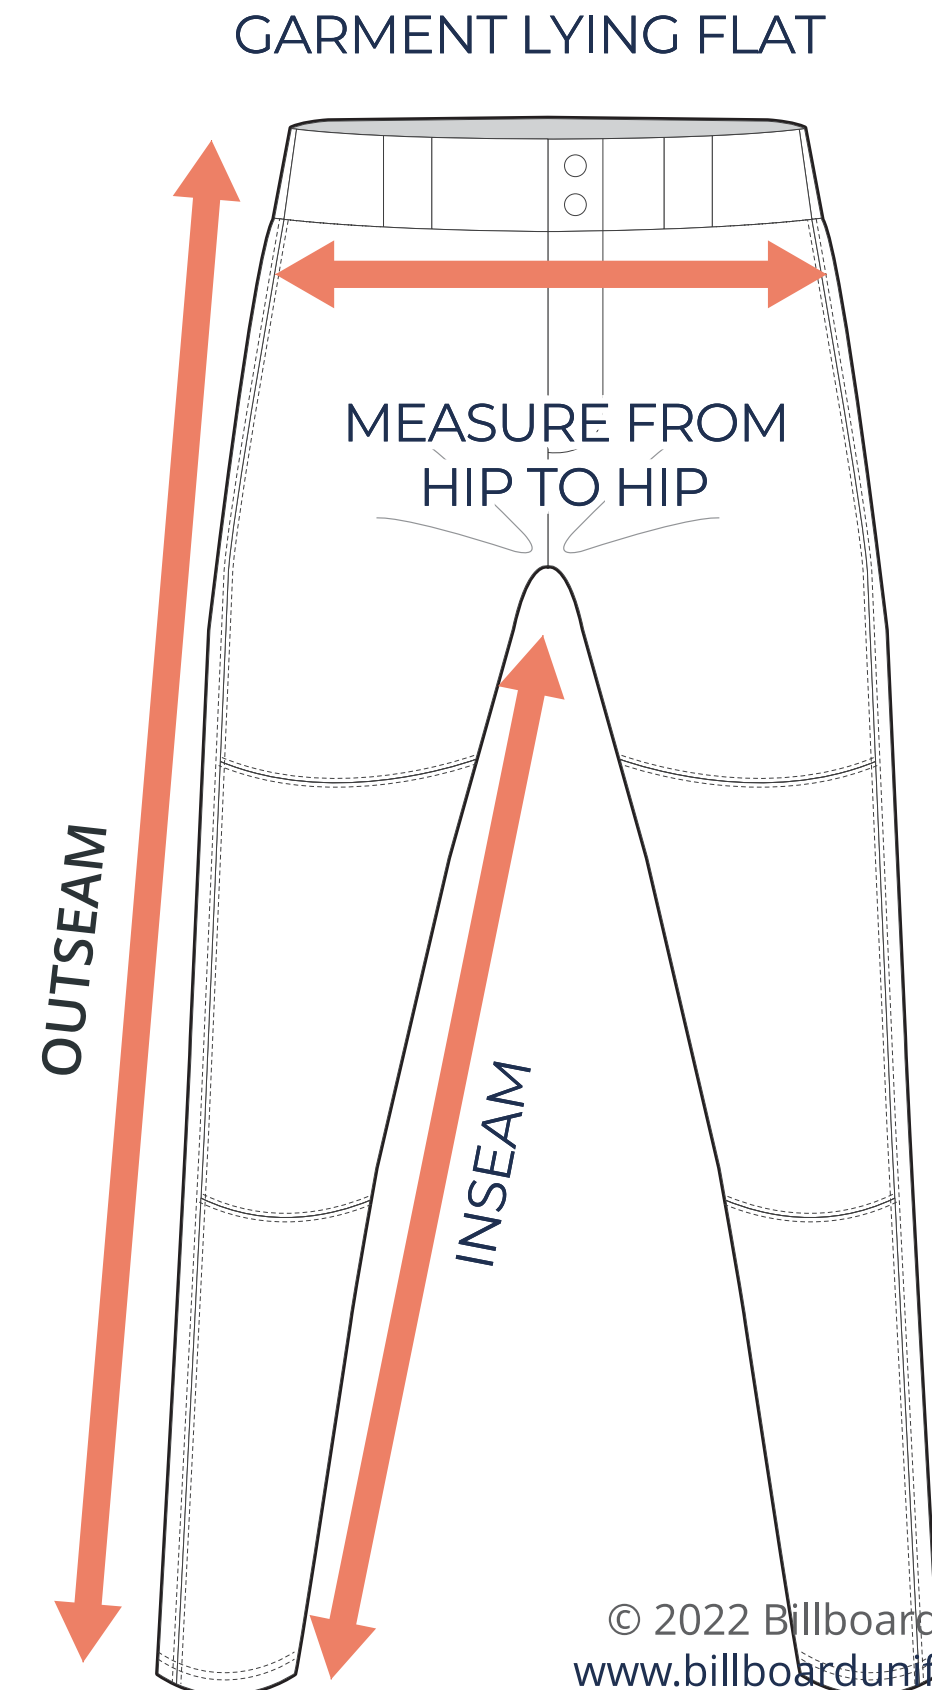

SIZING CHART

VER: 2022.1

ELITE PANT

PART NUMBER : MBB-SP-BA65

ADULT SIZING

SIZING CHART(inches)	S	M	L	XL	2XL	3XL
1/2 Hip	20.47	21.65	22.83	24.80	25.98	27.17
Inseam	29.53	31.10	32.28	33.07	33.86	34.65
Outseam	40.16	41.34	42.52	43.70	44.88	46.46

SIZING CHART(cm)	S	M	L	XL	2XL	3XL
1/2 Hip	52.00	55.00	58.00	63.00	66.00	69.00
Inseam	75.00	79.00	82.00	84.00	86.00	88.00
Outseam	102.00	105.00	108.00	111.00	114.00	118.00

YOUTH SIZING

SIZING CHART(inches)	YXS	YS	YM	YL
1/2 Hip	14.17	15.35	16.54	17.72
Inseam	22.44	23.62	24.41	25.98
Outseam	29.92	31.50	33.07	35.04

SIZING CHART(cm)	YXS	YS	YM	YL
1/2 Hip	36.00	39.00	42.00	45.00
Inseam	57.00	60.00	62.00	66.00
Outseam	76.00	80.00	84.00	89.00

HALF HIP INSEAM/OUTSEAM

To find your size, compare measurements with a similar garment that fits you well.