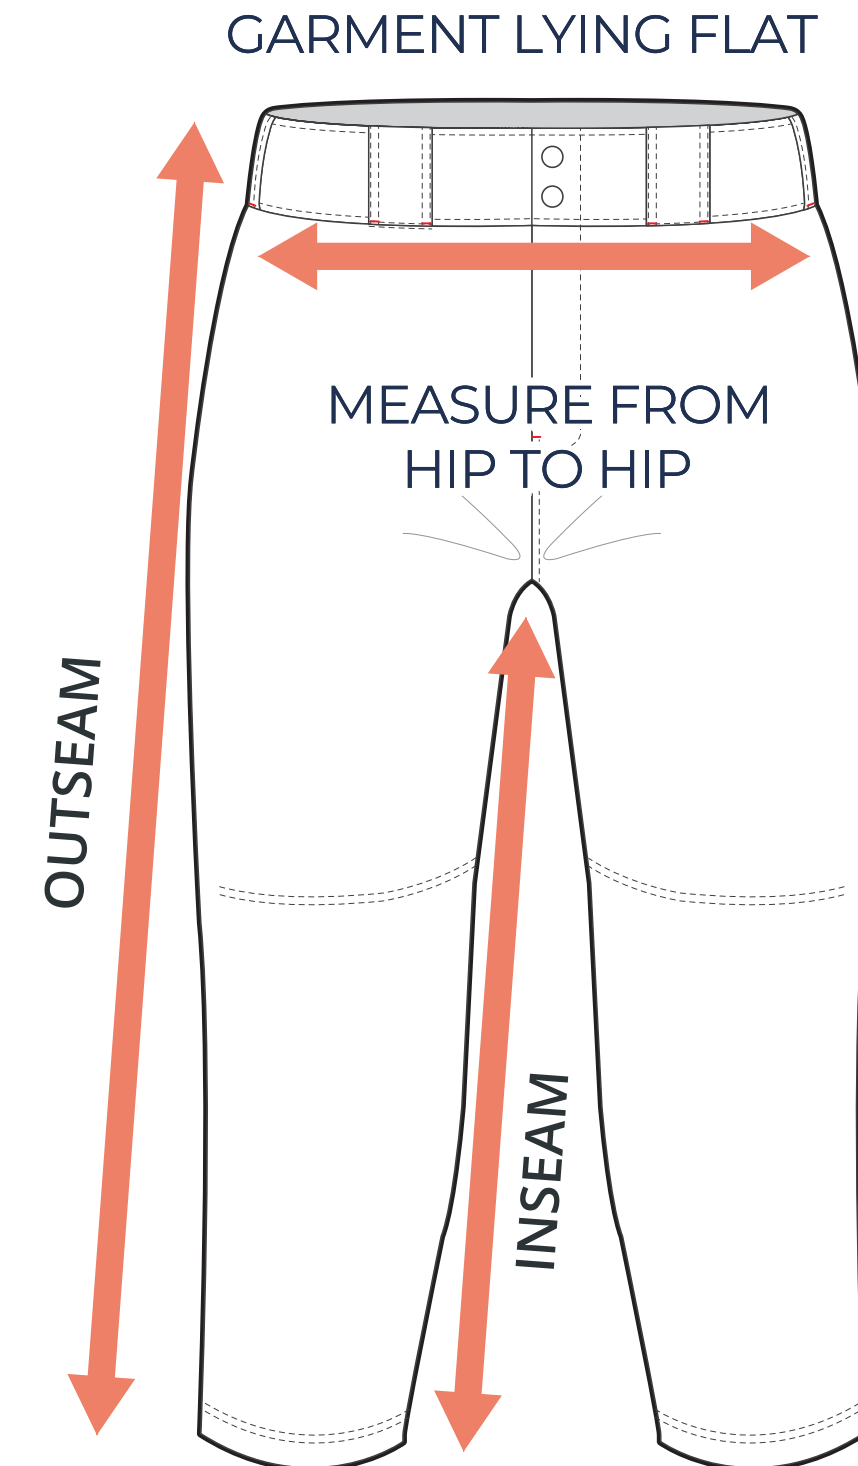

SIZING CHART

VER: 2022.1

CLASSIC KNICKER PANT

PART NUMBER : MBB-SP-BA61

ADULT SIZING

SIZING CHART(inches)	S	M	L	XL	2XL	3XL
1/2 Hip	20.47	21.65	22.83	24.80	25.98	27.17
Inseam	20.67	21.65	22.64	23.03	23.62	24.21
Outseam	30.12	30.91	31.89	32.68	33.66	34.84

SIZING CHART(cm)	S	M	L	XL	2XL	3XL
1/2 Hip	52.00	55.00	58.00	63.00	66.00	69.00
Inseam	52.50	55.00	57.50	58.50	60.00	61.50
Outseam	76.50	78.50	81.00	83.00	85.50	88.50

YOUTH SIZING

SIZING CHART(inches)	YS	YM	YL	YXL
1/2 Hip	15.35	16.54	17.72	19.29
Inseam	17.13	17.32	18.11	19.29
Outseam	23.62	24.80	26.18	27.36

SIZING CHART(cm)	YS	YM	YL	YXL
1/2 Hip	39.00	42.00	45.00	49.00
Inseam	43.50	44.00	46.00	49.00
Outseam	60.00	63.00	66.50	69.50

HALF HIP INSEAM/OUTSEAM

To find your size, compare measurements with a similar garment that fits you well.