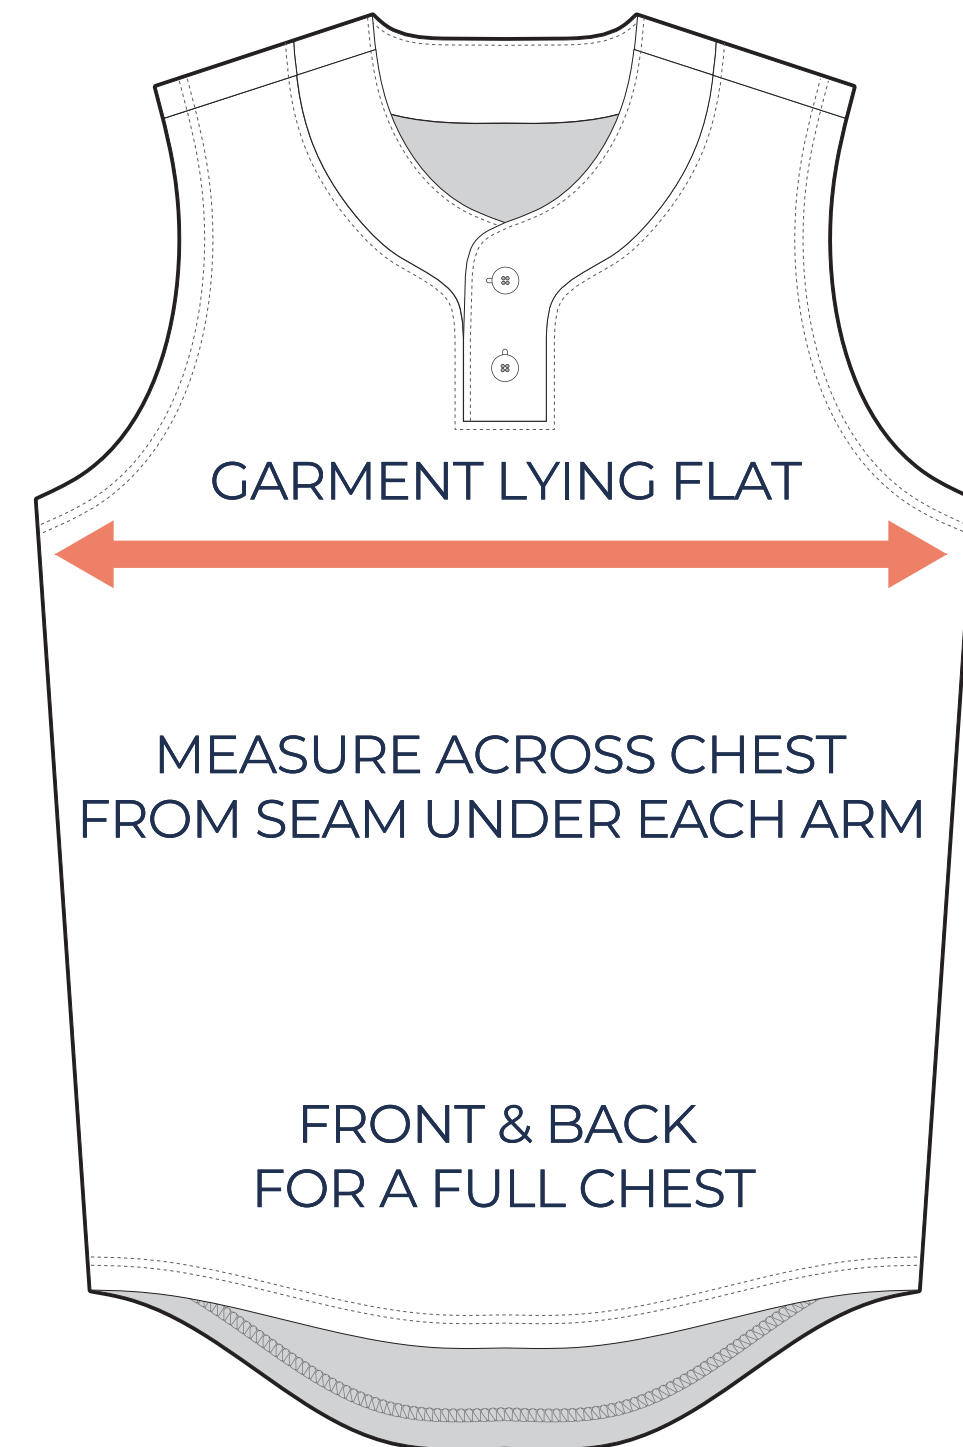

SIZING CHART

VER: 2022.1

CLASSIC 2-BUTTON SLEEVELESS

PART NUMBER : MBB-SP-BA20

ADULT SIZING

SIZING CHART(inches)	S	M	L	XL	2XL	3XL
1/2 Chest	20.47	21.65	23.62	25.59	27.56	29.53
Front length (From CB)	29.53	30.71	31.50	32.28	33.46	34.65
Back length (From CB)	31.89	33.07	33.86	34.65	35.83	37.01

SIZING CHART(cm)	S	M	L	XL	2XL	3XL
1/2 Chest	52.00	55.00	60.00	65.00	70.00	75.00
Front length (From CB)	75.00	78.00	80.00	82.00	85.00	88.00
Back length (From CB)	81.00	84.00	86.00	88.00	91.00	94.00

YOUTH SIZING

SIZING CHART(inches)	YS	YM	YL	YXL
1/2 Chest	16.73	17.72	18.70	19.69
Front length (From CB)	23.82	25.39	26.97	28.54
Back length (From CB)	25.79	27.36	28.94	30.51

SIZING CHART(cm)	YS	YM	YL	YXL
1/2 Chest	42.50	45.00	47.50	50.00
Front length (From CB)	60.50	64.50	68.50	72.50
Back length (From CB)	65.50	69.50	73.50	77.50

HALF CHEST FULL CHEST

To find your size, compare measurements with a similar garment that fits you well.