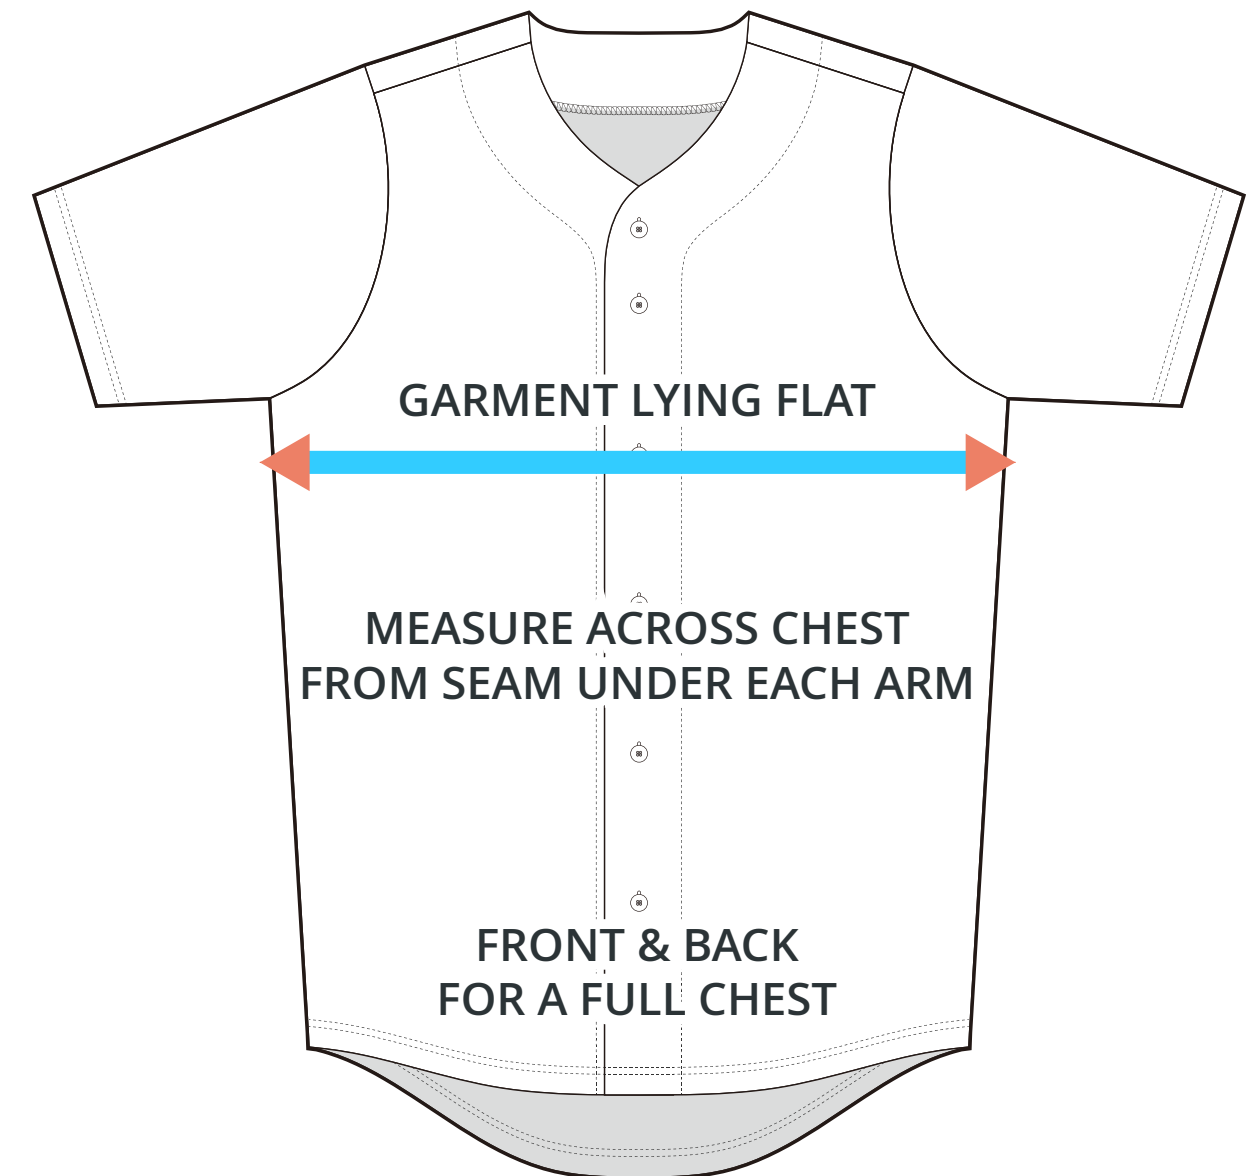

SIZING CHART

VER: 2022.1

CLASSIC FULL BUTTON SHORT SLEEVE

PART NUMBER : MBB-SP-BA16

ADULT SIZING

SIZING CHART(inches)	XS	S	M	L	XL	2XL	3XL	4XL	5XL	6XL	7XL
1/2 Chest	19.69	20.47	21.65	23.62	25.59	27.56	29.53	31.50	33.46	35.43	37.40
Front length (From CB)	28.94	29.53	30.71	31.50	32.28	33.46	34.65	35.43	36.22	37.01	37.80
Back length (From CB)	30.51	31.89	33.07	33.86	34.65	35.83	37.01	37.80	38.58	39.37	40.16

SIZING CHART(cm)	XS	S	M	L	XL	2XL	3XL	4XL	5XL	6XL	7XL
1/2 Chest	50.00	52.00	55.00	60.00	65.00	70.00	75.00	80.00	85.00	90.00	95.00
Front length (From CB)	73.50	75.00	78.00	80.00	82.00	85.00	88.00	90.00	92.00	94.00	96.00
Back length (From CB)	77.50	81.00	84.00	86.00	88.00	91.00	94.00	96.00	98.00	100.00	102.00

YOUTH SIZING

SIZING CHART(inches)	YXS	YS	YM	YL	YXL
1/2 Chest	15.75	16.73	17.72	18.70	19.69
Front length (From CB)	22.24	23.82	25.39	26.97	28.94
Back length (From CB)	24.21	25.79	27.36	28.94	30.51

SIZING CHART(cm)	YXS	YS	YM	YL	YXL
1/2 Chest	40.00	42.50	45.00	47.50	50.00
Front length (From CB)	56.50	60.50	64.50	68.50	73.50
Back length (From CB)	61.50	65.50	69.50	73.50	77.50

HALF CHEST FULL CHEST

To find your size, compare measurements with a similar garment that fits you well.