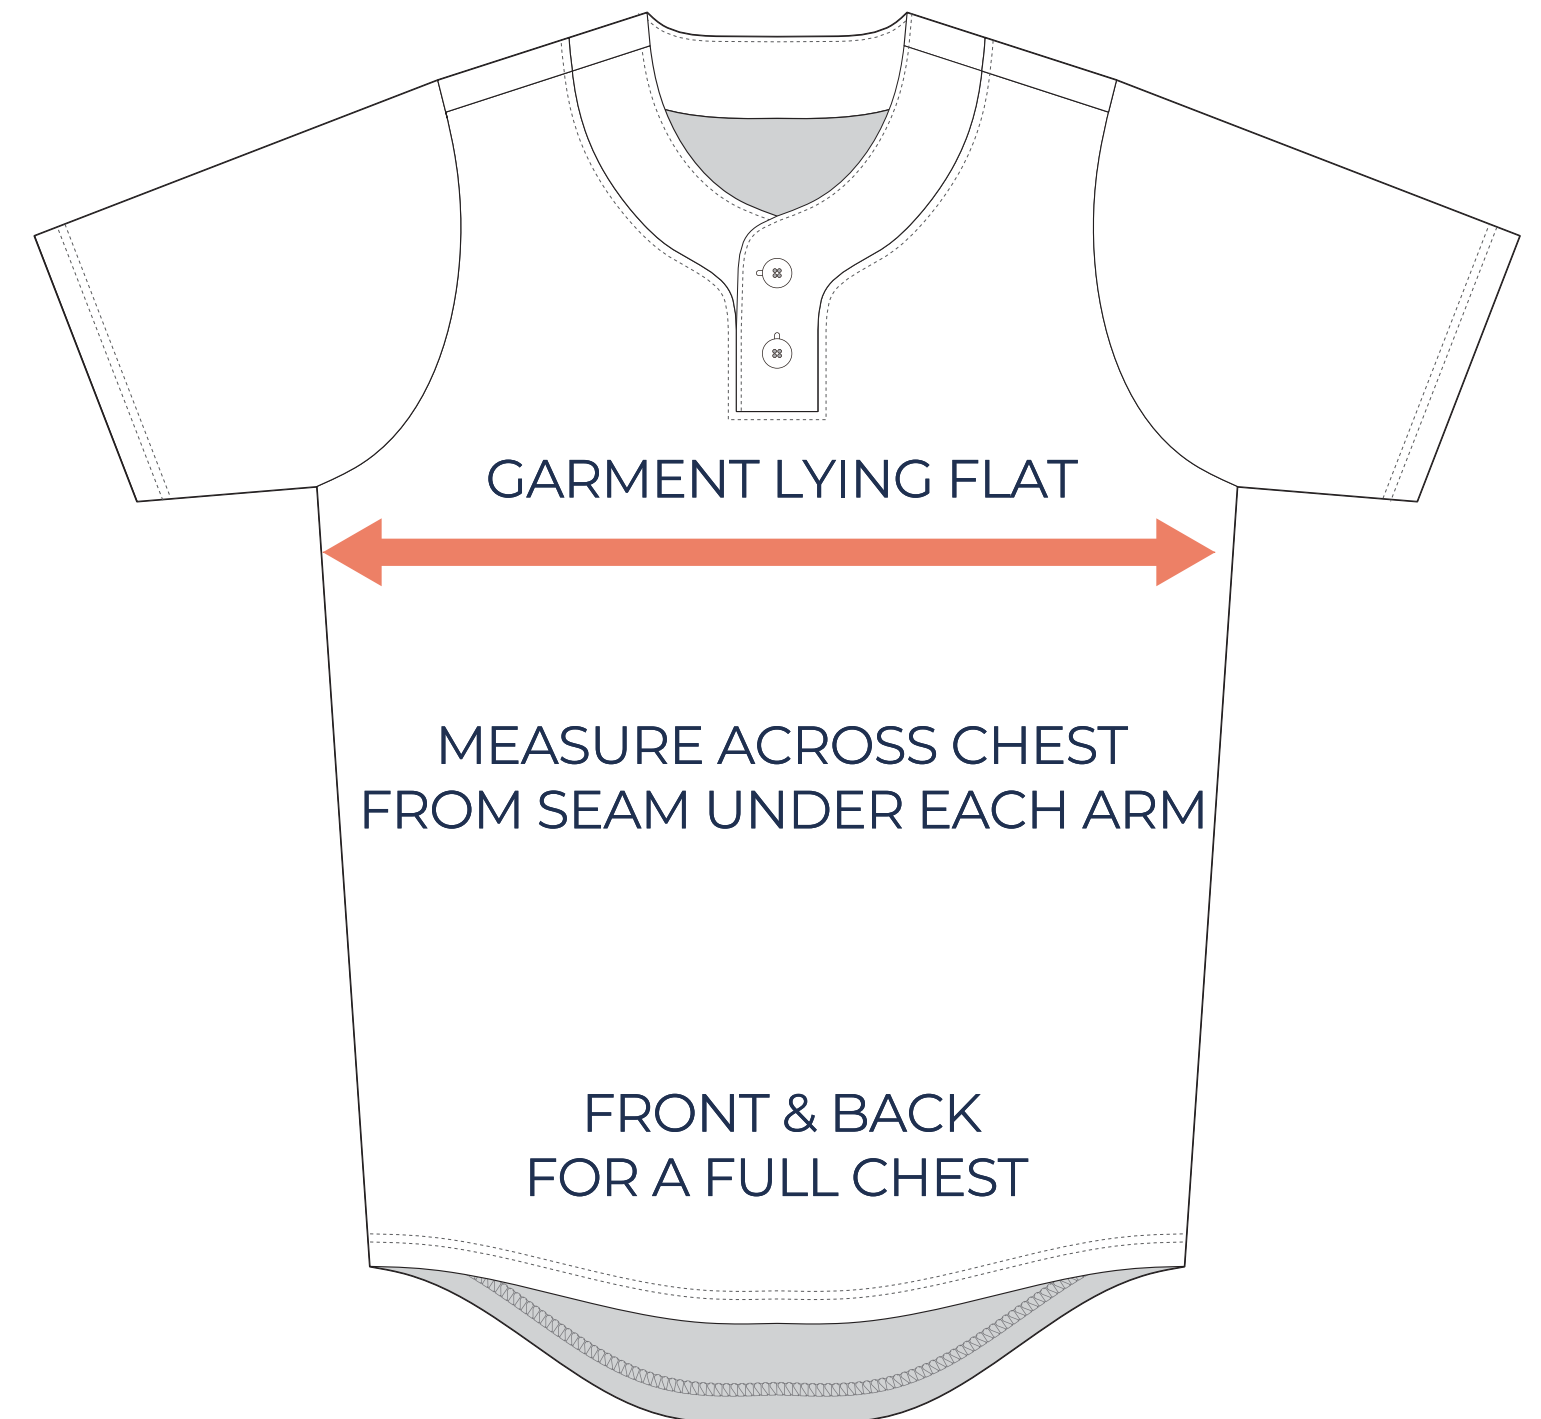

SIZING CHART

VER: 2022.1

CLASSIC 2-BUTTON SHORT SLEEVE

PART NUMBER : MBB-SP-BA15

ADULT SIZING

SIZING CHART(inches)	S	M	L	XL	2XL	3XL	4XL	5XL	6XL
1/2 Chest	20.47	21.65	23.62	25.59	27.56	29.53	31.50	33.46	35.43
Front length (From CB)	29.53	30.71	31.50	32.28	33.46	34.65	35.43	36.22	37.01
Back length (From CB)	31.89	33.07	33.86	34.65	35.83	37.01	37.80	38.58	39.37

SIZING CHART(cm)	S	M	L	XL	2XL	3XL	4XL	5XL	6XL
1/2 Chest	52.00	55.00	60.00	65.00	70.00	75.00	80.00	85.00	90.00
Front length (From CB)	75.00	78.00	80.00	82.00	85.00	88.00	90.00	92.00	94.00
Back length (From CB)	81.00	84.00	86.00	88.00	91.00	94.00	96.00	98.00	100.00

YOUTH SIZING

SIZING CHART(inches)	Y2XS	YXS	YS	YM	YL	YXL
1/2 Chest	14.76	15.75	16.73	17.72	18.70	19.69
Front length (From CB)	20.67	22.24	23.82	25.39	26.97	28.54
Back length (From CB)	22.64	24.21	25.79	27.36	28.94	30.51

SIZING CHART(cm)	Y2XS	YXS	YS	YM	YL	YXL
1/2 Chest	37.50	40.00	42.50	45.00	47.50	50.00
Front length (From CB)	52.50	56.50	60.50	64.50	68.50	72.50
Back length (From CB)	57.50	61.50	65.50	69.50	73.50	77.50

HALF CHEST FULL CHEST

To find your size, compare measurements with a similar garment that fits you well.