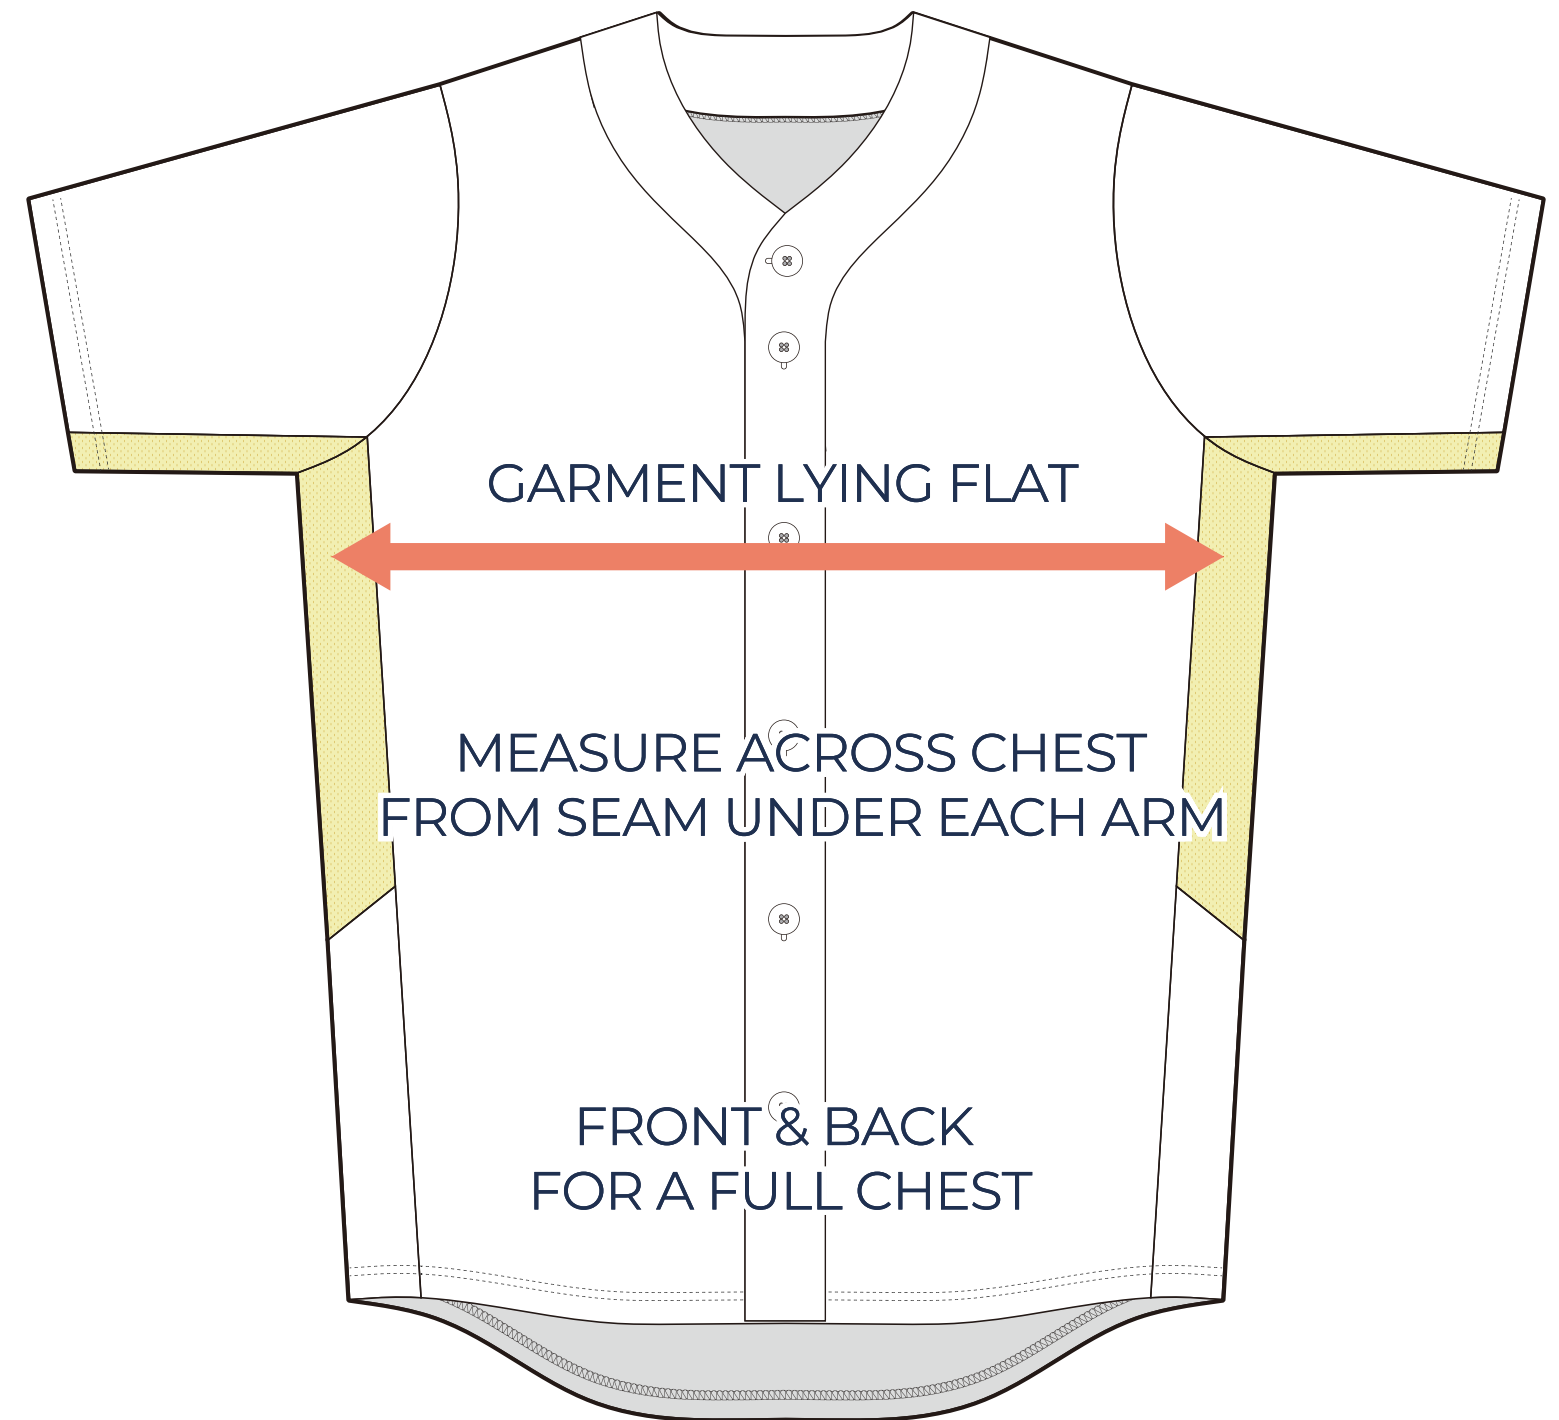

SIZING CHART

VER: 2022.1

ELITE FULL BUTTON SHORT SLEEVE JERSEY

PART NUMBER : MBB-SP-BA12

ADULT SIZING

SIZING CHART(inches)	S	M	L	XL	2XL	3XL	4XL	5XL
1/2 Chest	20.47	21.65	23.62	25.59	27.56	29.53	31.50	33.46
Front length (From CB)	29.53	30.71	31.50	32.28	33.46	34.65	35.43	36.22
Back length (From CB)	31.89	33.07	33.86	34.65	35.83	37.01	37.80	38.58

SIZING CHART(cm)	S	M	L	XL	2XL	3XL	4XL	5XL
1/2 Chest	52.00	55.00	60.00	65.00	70.00	75.00	80.00	85.00
Front length (From CB)	75.00	78.00	80.00	82.00	85.00	88.00	90.00	92.00
Back length (From CB)	81.00	84.00	86.00	88.00	91.00	94.00	96.00	98.00

YOUTH SIZING

SIZING CHART(inches)	YXS	YS	YM	YL	YXL
1/2 Chest	15.75	16.73	17.72	18.70	19.69
Front length (From CB)	22.24	23.82	25.39	26.97	28.94
Back length (From CB)	24.21	25.79	27.36	28.94	30.51

SIZING CHART(cm)	YXS	YS	YM	YL	YXL
1/2 Chest	40.00	42.50	45.00	47.50	50.00
Front length (From CB)	56.50	60.50	64.50	68.50	73.50
Back length (From CB)	61.50	65.50	69.50	73.50	77.50

HALF CHEST FULL CHEST

To find your size, compare measurements with a similar garment that fits you well.