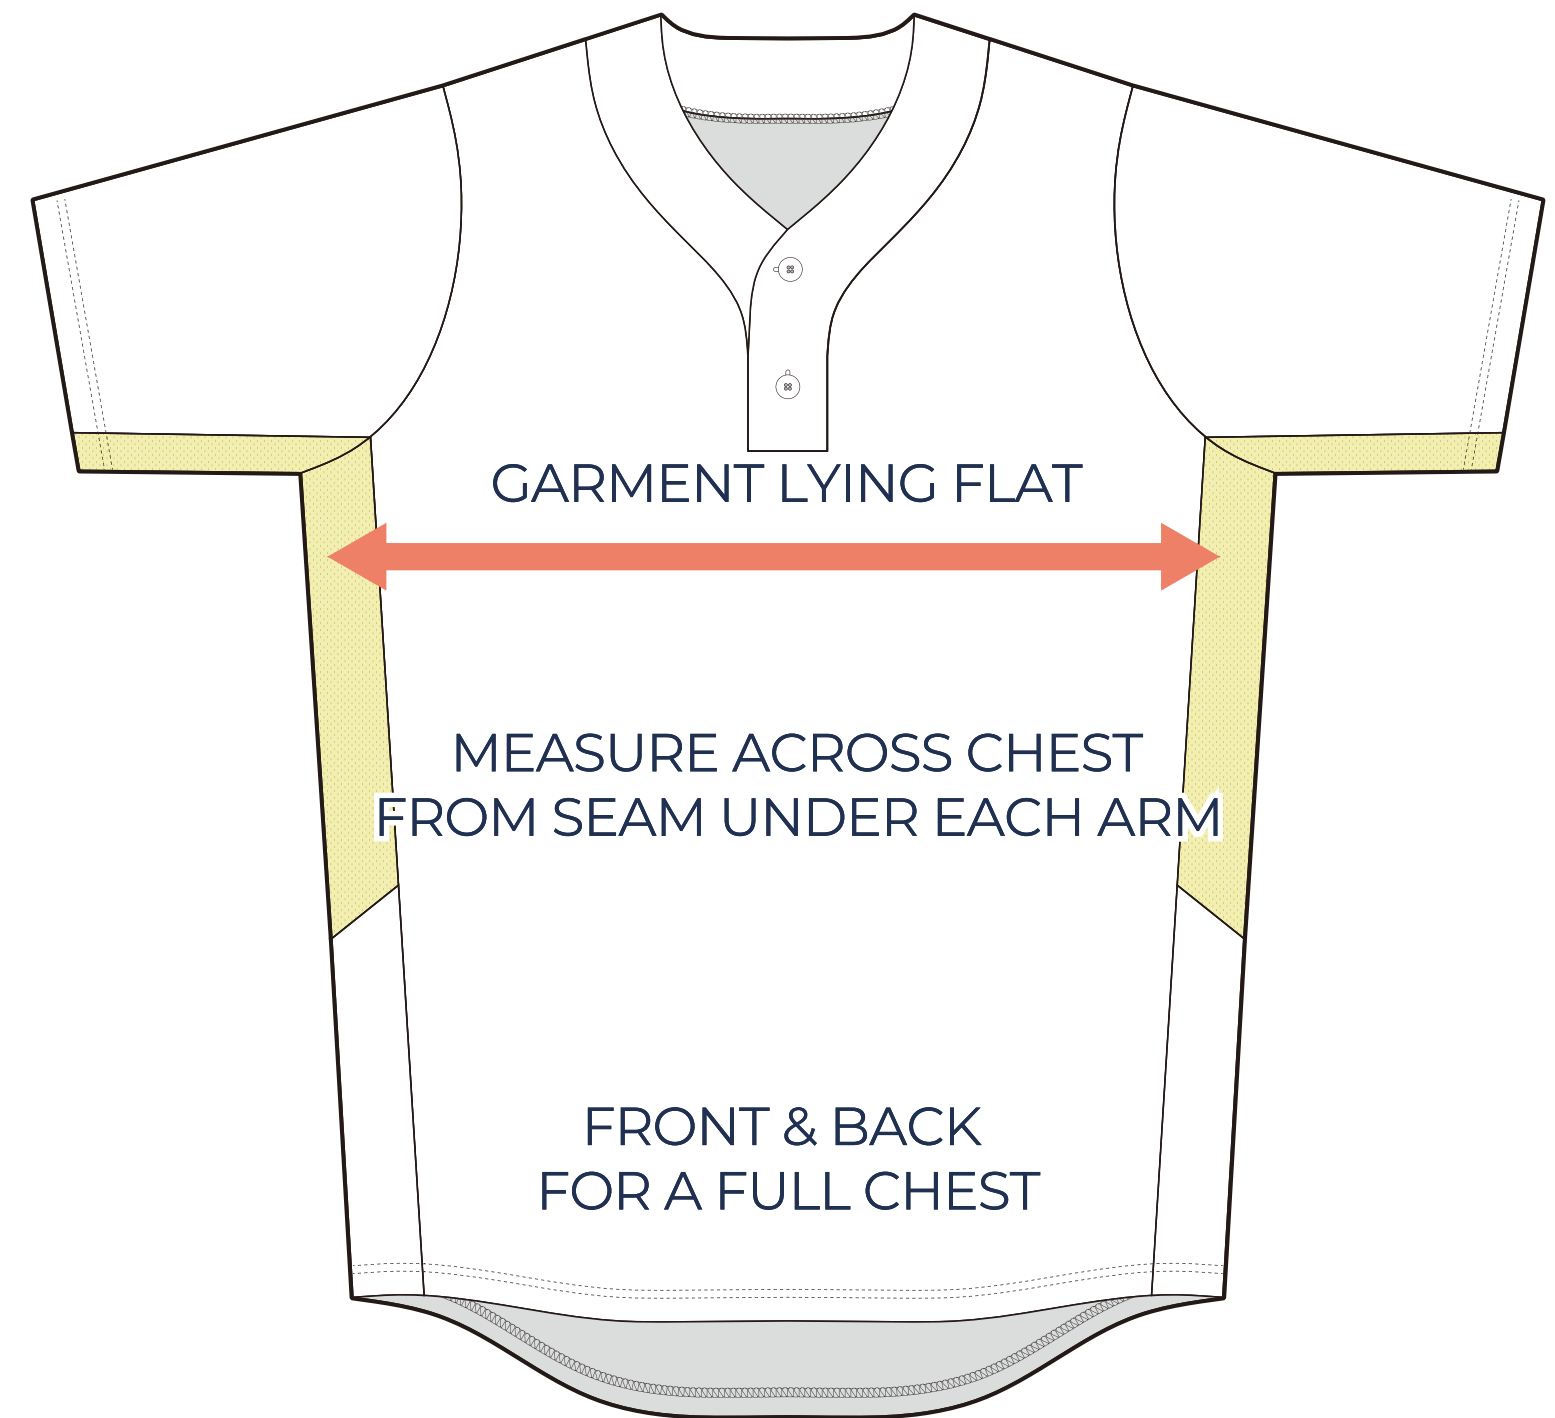

SIZING CHART

VER: 2022.1

ELITE 2-BUTTON SHORT SLEEVE JERSEY

PART NUMBER : MBB-SP-BA11

ADULT SIZING

SIZING CHART(inches)	S	M	L	XL	2XL	3XL	4XL	5XL
1/2 Chest	20.47	21.65	23.62	25.59	27.56	29.53	31.50	33.46
Front length (From CB)	29.53	30.71	31.50	32.28	33.46	34.65	35.43	36.22
Back length (From CB)	31.89	33.07	33.86	34.65	35.83	37.01	37.80	38.58

SIZING CHART(cm)	S	M	L	XL	2XL	3XL	4XL	5XL
1/2 Chest	52.00	55.00	60.00	65.00	70.00	75.00	80.00	85.00
Front length (From CB)	75.00	78.00	80.00	82.00	85.00	88.00	90.00	92.00
Back length (From CB)	81.00	84.00	86.00	88.00	91.00	94.00	96.00	98.00

YOUTH SIZING

SIZING CHART(inches)	YXS	YS	YM	YL	YXL
1/2 Chest	15.75	16.73	17.72	18.70	19.69
Front length (From CB)	22.24	23.82	25.39	26.97	28.94
Back length (From CB)	24.21	25.79	27.36	28.94	30.51

SIZING CHART(cm)	YXS	YS	YM	YL	YXL
1/2 Chest	40.00	42.50	45.00	47.50	50.00
Front length (From CB)	56.50	60.50	64.50	68.50	73.50
Back length (From CB)	61.50	65.50	69.50	73.50	77.50

HALF CHEST FULL CHEST

To find your size, compare measurements with a similar garment that fits you well.