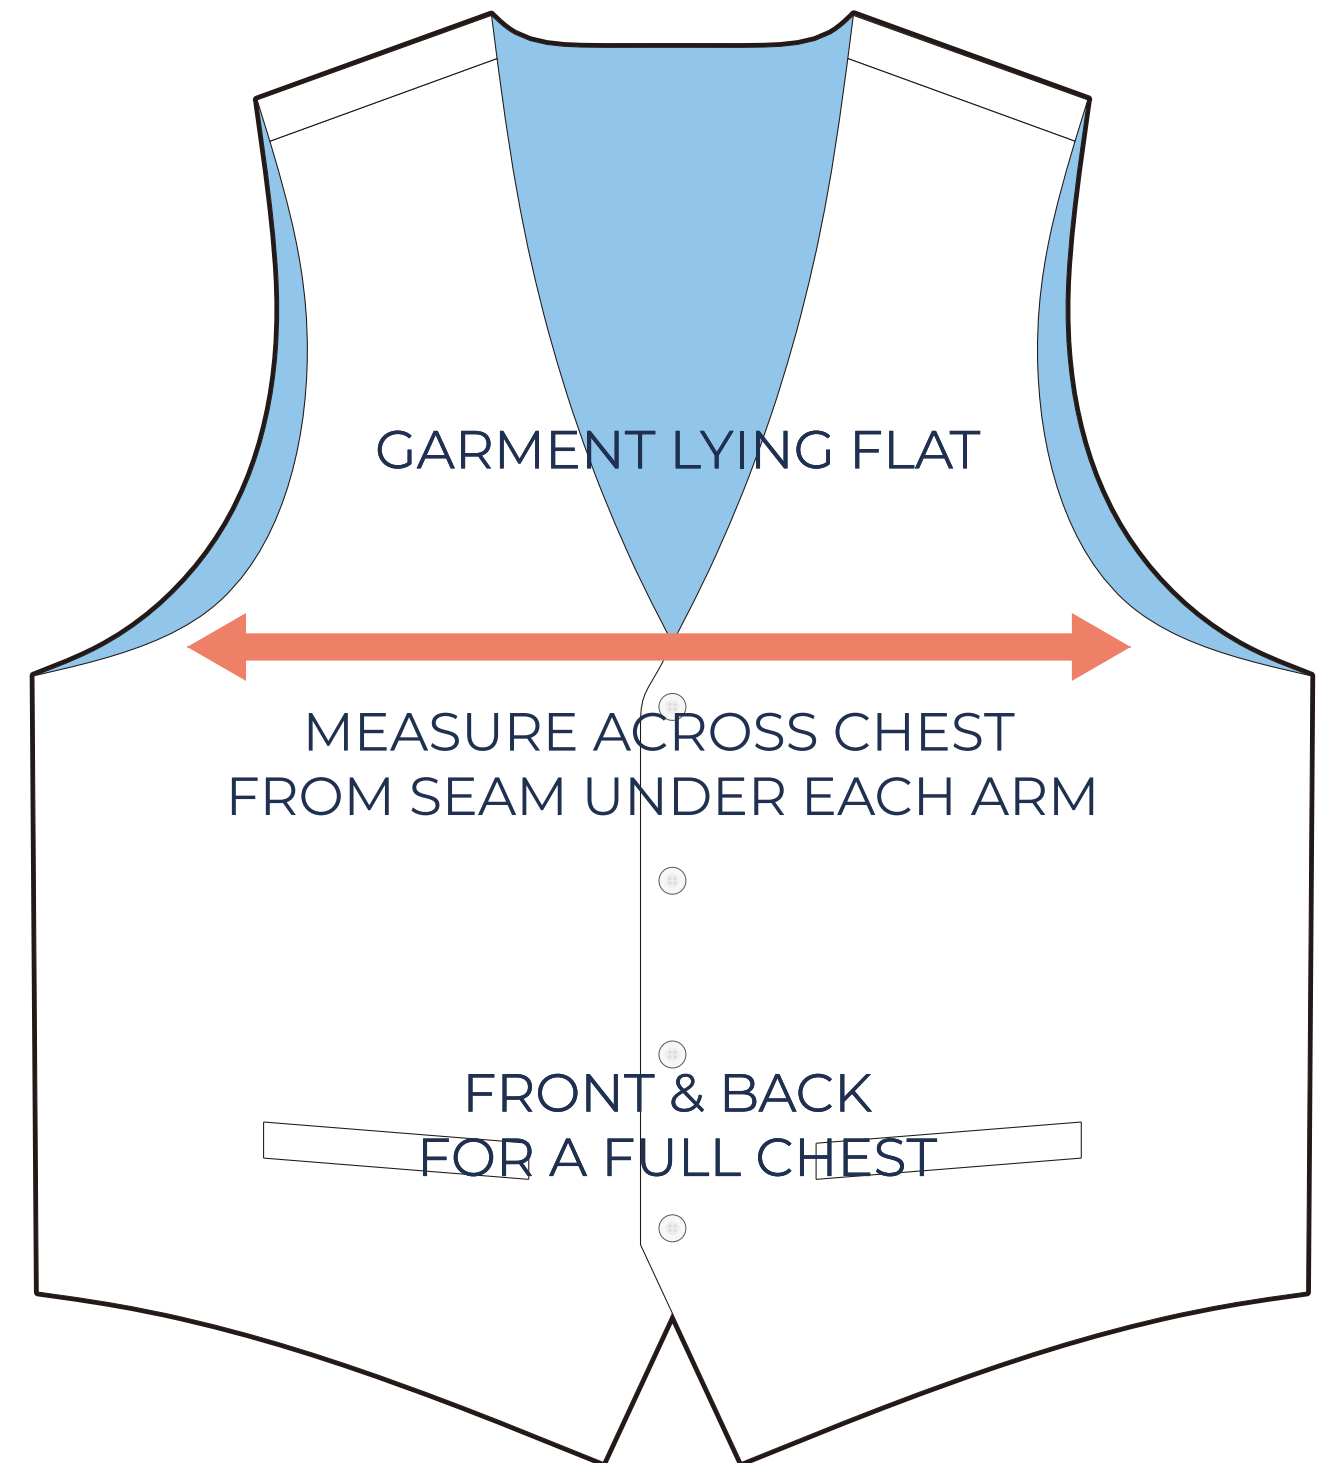

SIZING CHART

VER: 2022.1

CONTEMPORARY WAISTCOAT

PART NUMBER: MBB-SL-VR1

ADULT SIZING

SIZING CHART(inches)	XS	S	M	L	XL	2XL	3XL	4XL
1/2 Chest	18.11	19.69	21.26	23.23	25.20	27.17	28.74	30.31
Front length (HSP)	25.98	26.38	26.77	27.17	27.56	28.35	29.13	30.31

SIZING CHART(cm)	XS	S	M	L	XL	2XL	3XL	4XL
1/2 Chest	46.00	50.00	54.00	59.00	64.00	69.00	73.00	77.00
Front length (HSP)	66.00	67.00	68.00	69.00	70.00	72.00	74.00	77.00

FULL CHEST

To find your size, compare measurements with a similar garment that fits you well.