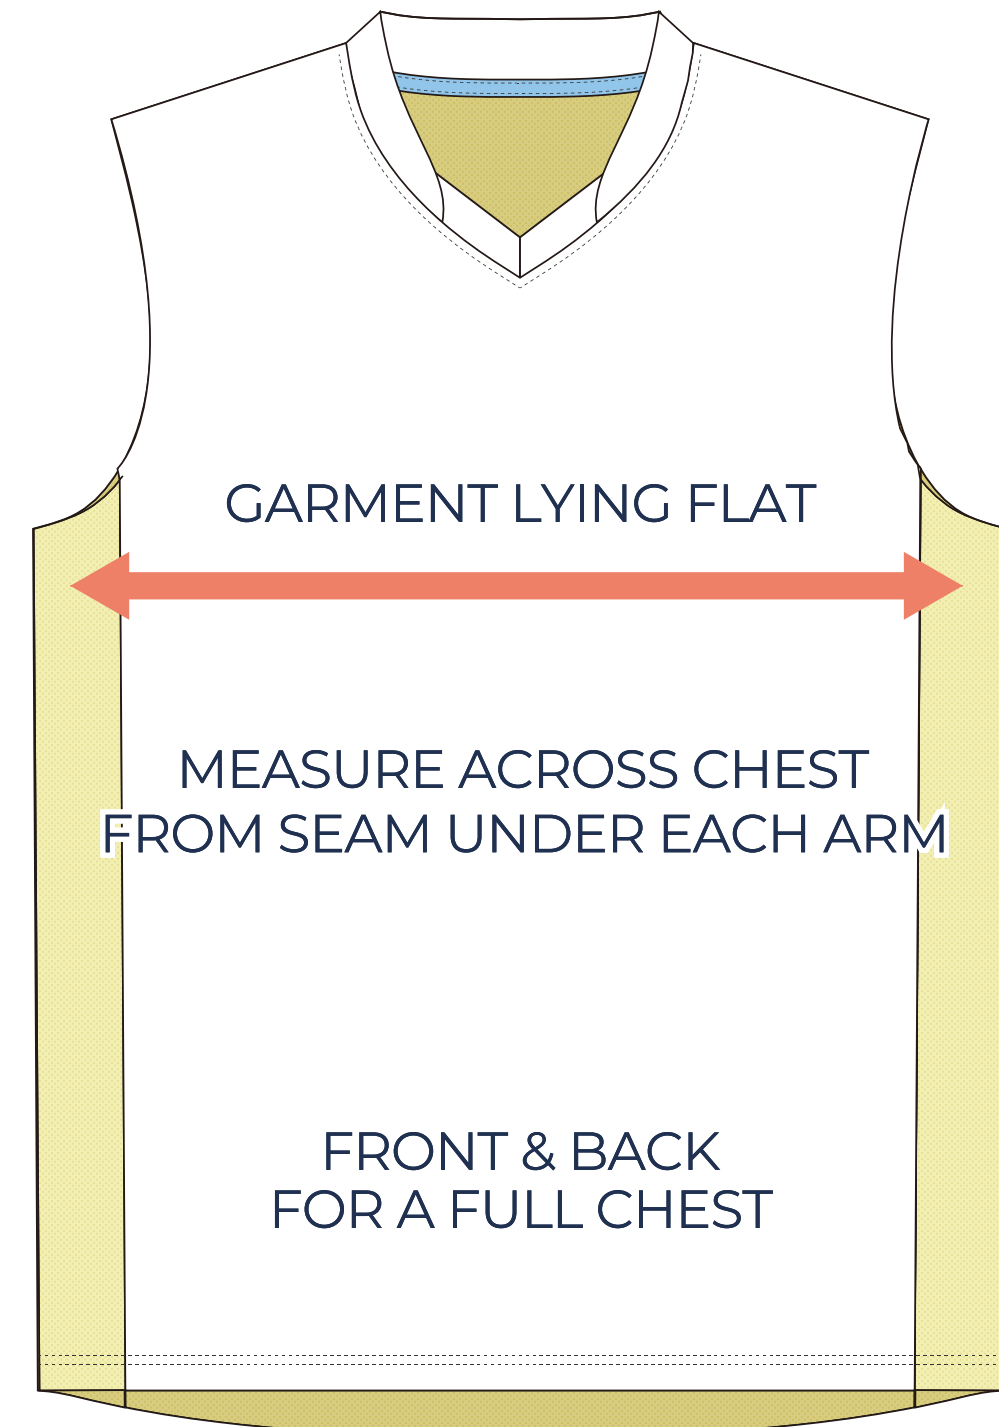

### ADULT SIZING

SIZING CHART(inches)	S	M	L	XL	2XL	3XL	4XL	5XL
1/2 Chest	19.29	20.47	21.65	22.83	24.02	25.20	26.38	27.56
Front length (HSP)	28.35	29.13	29.92	30.71	31.50	32.28	33.07	33.86
Back length (HSP)	29.33	30.12	30.91	31.69	32.48	33.27	34.06	34.84

SIZING CHART(cm)	S	M	L	XL	2XL	3XL	4XL	5XL
1/2 Chest	49.00	52.00	55.00	58.00	61.00	64.00	67.00	70.00
Front length (HSP)	72.00	74.00	76.00	78.00	80.00	82.00	84.00	86.00
Back length (HSP)	74.50	76.50	78.50	80.50	82.50	84.50	86.50	88.50

### YOUTH SIZING

SIZING CHART(inches)	YXS	YS	YM	YL	YXL
1/2 Chest	13.78	14.96	16.14	17.32	18.50
Front length (HSP)	19.69	20.87	22.44	24.80	26.38
Back length (HSP)	20.67	21.85	23.43	25.79	27.36

SIZING CHART(cm)	YXS	YS	YM	YL	YXL
1/2 Chest	35.00	38.00	41.00	44.00	47.00
Front length (HSP)	50.00	53.00	57.00	63.00	67.00
Back length (HSP)	52.50	55.50	59.50	65.50	69.50

## HALF CHEST FULL CHEST

To find your size, compare measurements with a similar garment that fits you well.