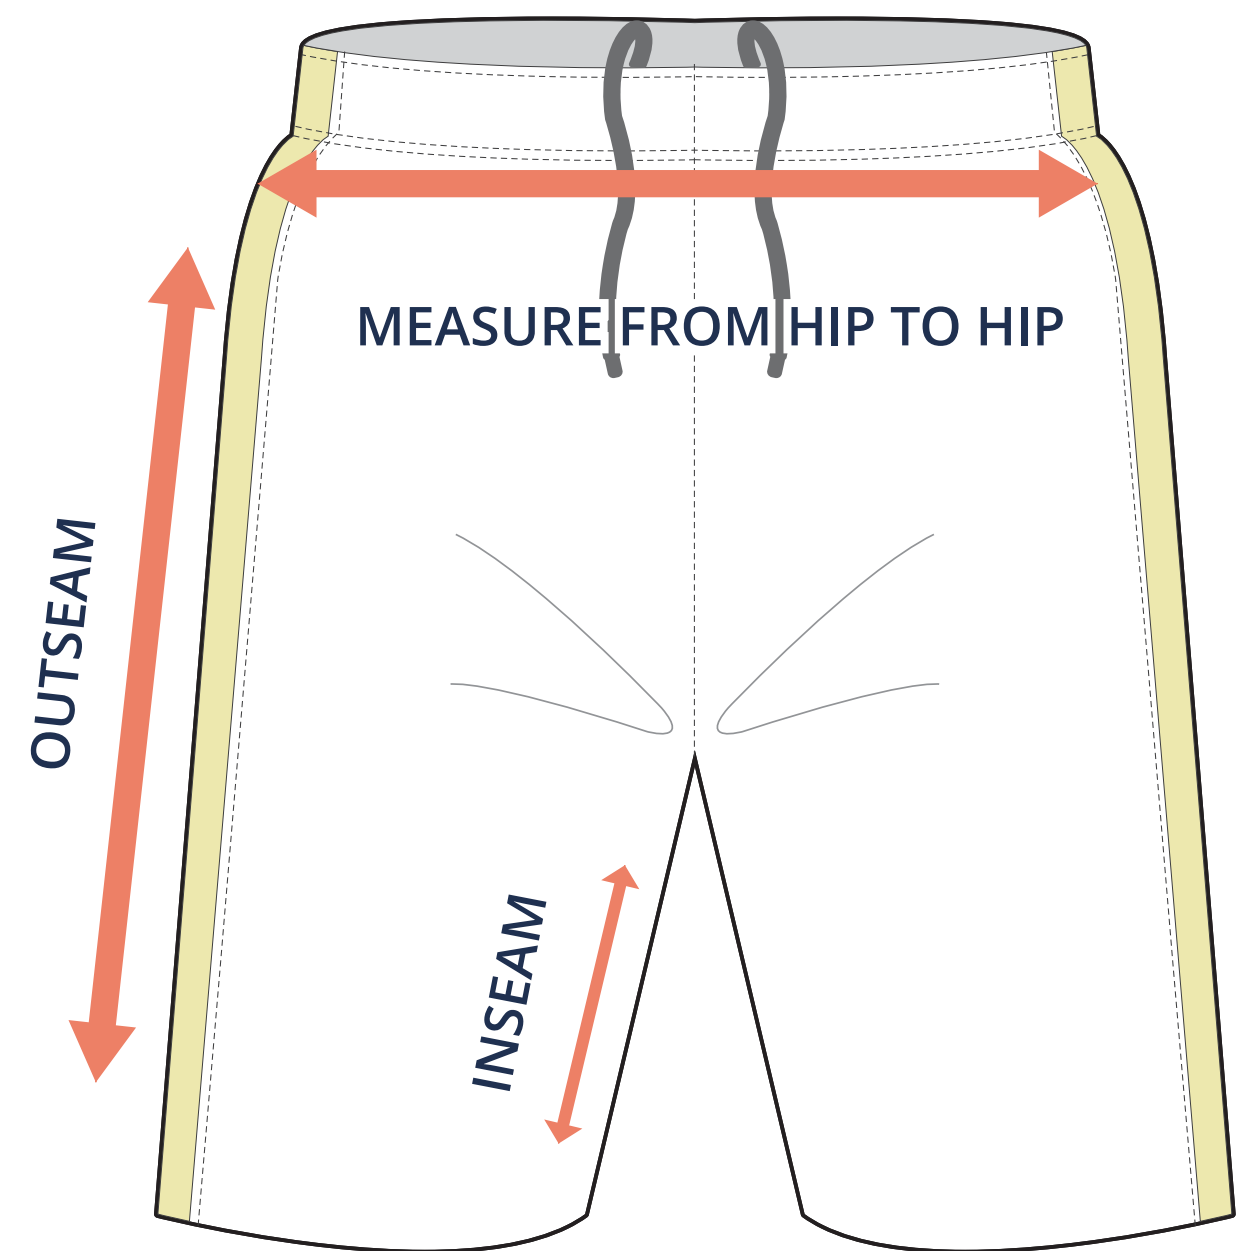

SIZING CHART

VER: 2022.1

PREMIUM MULTI-SPORT SHORTS

PART NUMBER: MBB-SH-SH5

ADULT SIZING

SIZING CHART(inches)	S	M	L	XL	2XL	3XL
1/2 Hip	22.44	23.62	24.80	25.98	27.17	28.74
Inseam	5.91	5.91	5.91	5.91	5.91	5.91
Outseam	16.34	16.73	17.13	17.52	17.91	18.31

SIZING CHART(cm)	S	M	L	XL	2XL	3XL
1/2 Hip	57.00	60.00	63.00	66.00	69.00	73.00
Inseam	15.00	15.00	15.00	15.00	15.00	15.00
Outseam	41.50	42.50	43.50	44.50	45.50	46.50

YOUTH SIZING

SIZING CHART(inches)	YXS	YS	YM	YL	YXL
1/2 Hip	16.54	17.72	18.90	20.08	21.26
Inseam	4.92	4.92	4.92	4.92	4.92
Outseam	12.40	13.19	14.17	14.57	14.96

SIZING CHART(cm)	YXS	YS	YM	YL	YXL
1/2 Hip	42.00	45.00	48.00	51.00	54.00
Inseam	12.50	12.50	12.50	12.50	12.50
Outseam	31.50	33.50	36.00	37.00	38.00

HALF HIP INSEAM/OUTSEAM

GARMENT LYING FLAT

To find your size, compare measurements with a similar garment that fits you well.