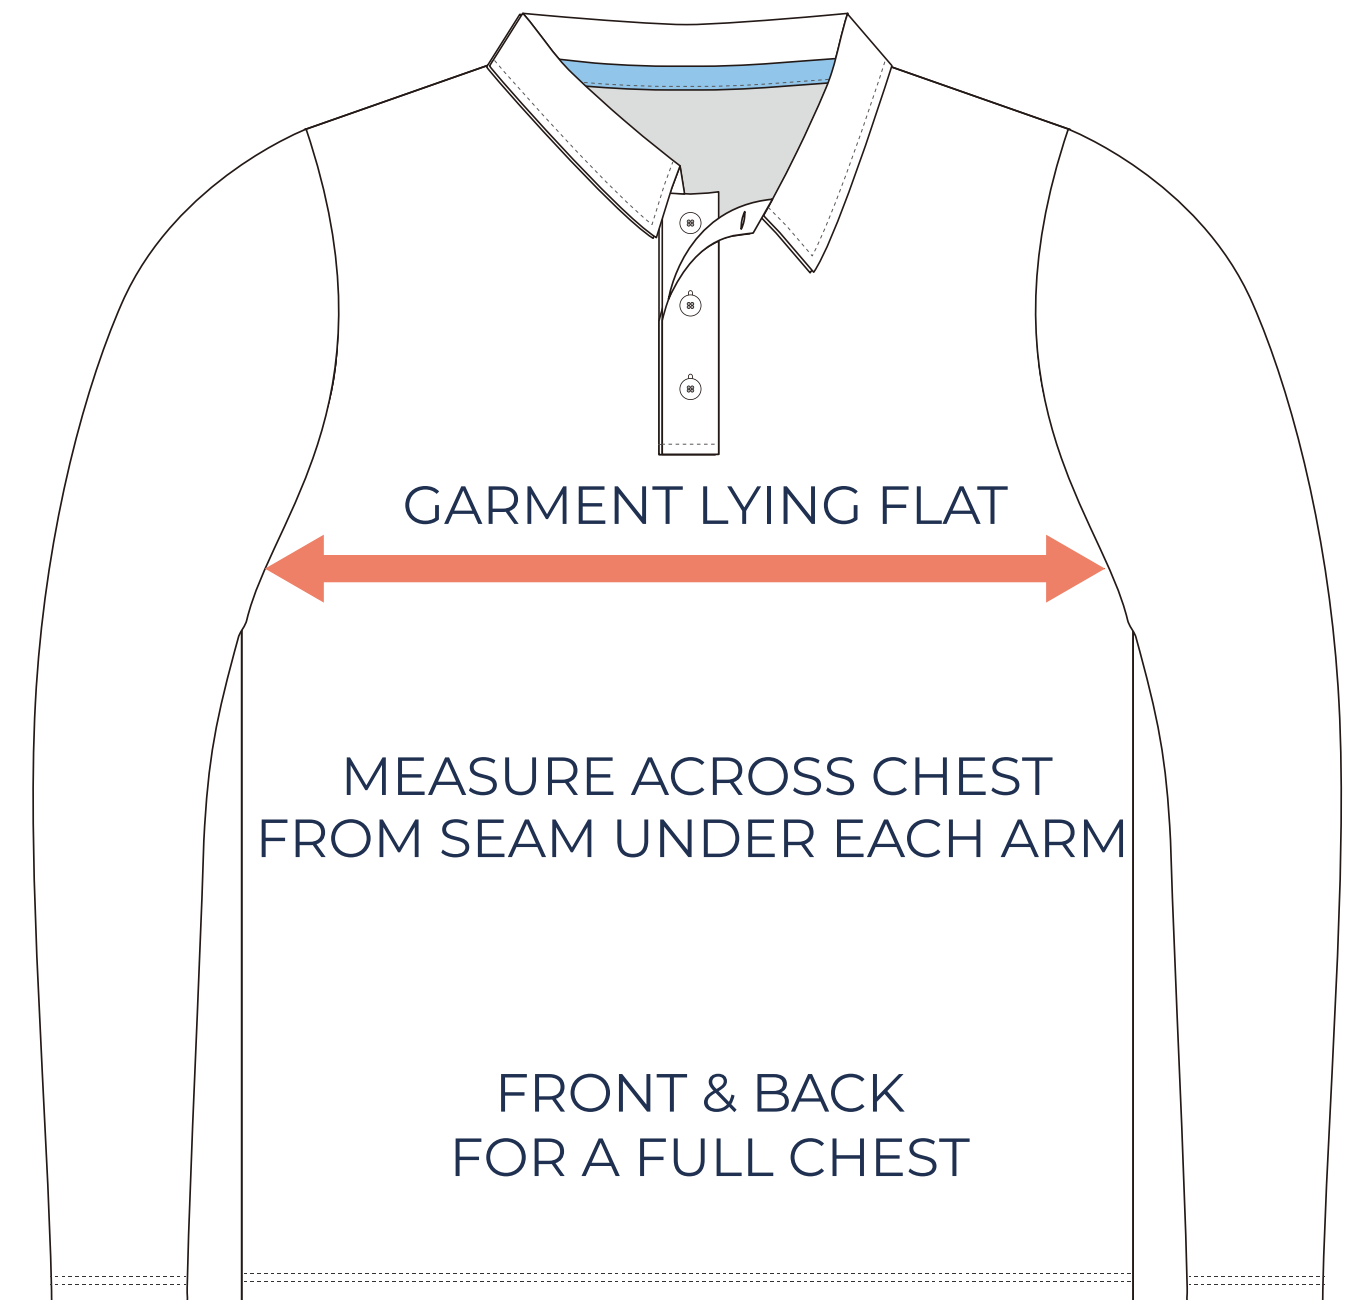

SIZING CHART

VER: 2022.1

ALL DAY LONG SLEEVE POLO - RELAXED FIT

PART NUMBER: MBB-LS-PR1

ADULT SIZING

SIZING CHART(inches)	S	M	L	XL	2XL	3XL	4XL	5XL
1/2 Chest	20.87	22.05	23.23	24.80	26.77	28.74	30.71	32.68
Front length (HSP)	27.56	28.74	29.92	31.10	31.89	32.68	33.46	34.25
Back length (HSP)	27.56	28.74	29.92	31.10	31.89	32.68	33.46	34.25

SIZING CHART(cm)	S	M	L	XL	2XL	3XL	4XL	5XL
1/2 Chest	53.00	56.00	59.00	63.00	68.00	73.00	78.00	83.00
Front length (HSP)	70.00	73.00	76.00	79.00	81.00	83.00	85.00	87.00
Back length (HSP)	70.00	73.00	76.00	79.00	81.00	83.00	85.00	87.00

YOUTH SIZING

SIZING CHART(inches)	YXS	YS	YM	YL	YXL
1/2 Chest	14.96	16.14	17.32	18.50	19.69
Front length (HSP)	19.69	21.26	22.83	24.41	25.98
Back length (HSP)	19.69	21.26	22.83	24.41	25.98

SIZING CHART(cm)	YXS	YS	YM	YL	YXL
1/2 Chest	38.00	41.00	44.00	47.00	50.00
Front length (HSP)	50.00	54.00	58.00	62.00	66.00
Back length (HSP)	50.00	54.00	58.00	62.00	66.00

HALF CHEST FULL CHEST

To find your size, compare measurements with a similar garment that fits you well.