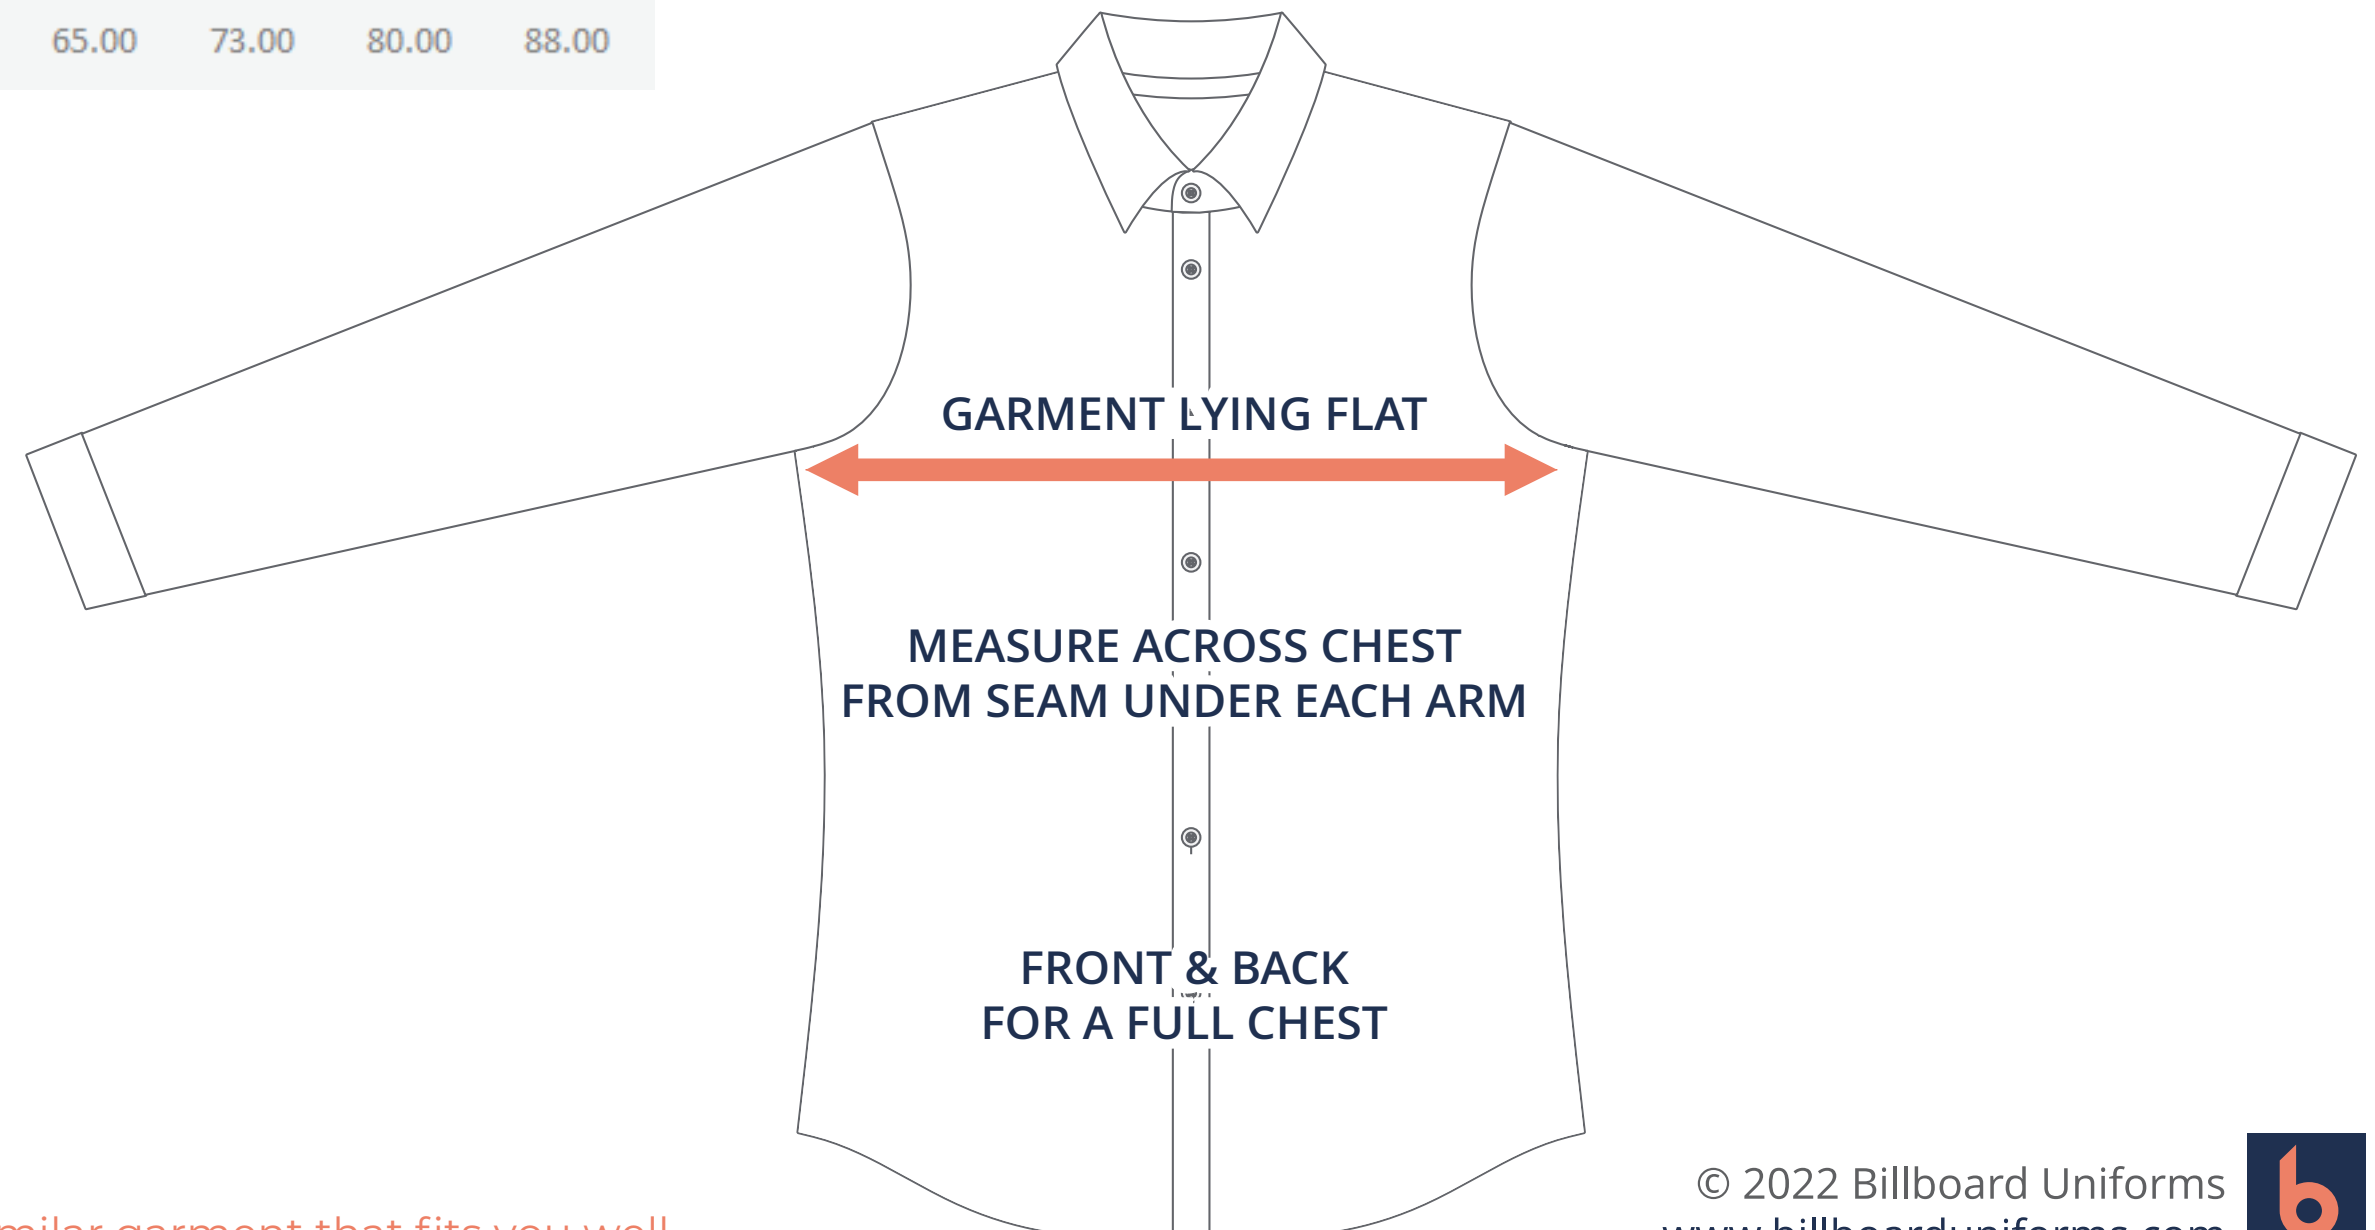

SIZING CHART

VER: 2022.1

ELITE LONG SLEEVE DRESS SHIRT - TAPERED FIT

PART NUMBER: MBB-LS-DS1

ADULT SIZING

SIZING CHART(inches)	XS	S	M	L	XL	2XL	3XL	4XL
Front length (HSP)	30.31	31.10	31.89	32.68	33.86	35.04	35.83	37.01
1/2 Chest	19.88	20.87	21.85	22.83	25.59	28.74	31.50	34.65

SIZING CHART(cm)	XS	S	M	L	XL	2XL	3XL	4XL
Front length (HSP)	77.00	79.00	81.00	83.00	86.00	89.00	91.00	94.00
1/2 Chest	50.50	53.00	55.50	58.00	65.00	73.00	80.00	88.00

HALF CHEST FULL CHEST

To find your size, compare measurements with a similar garment that fits you well.