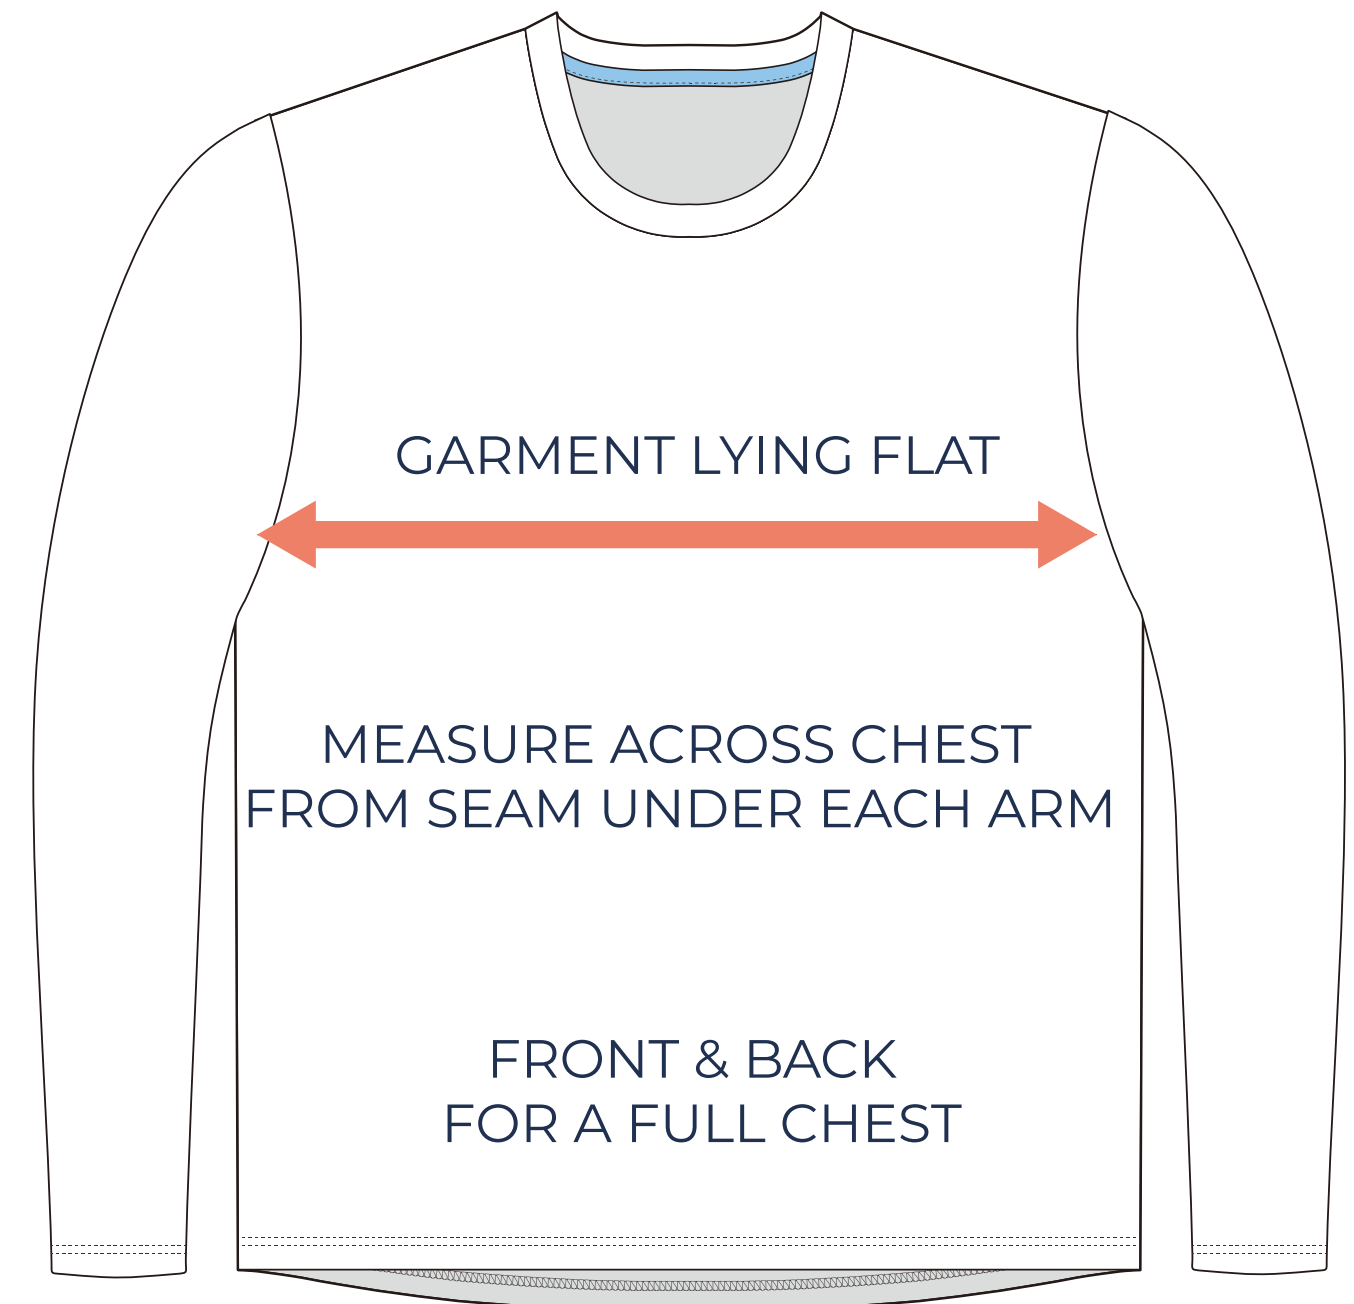

SIZING CHART

VER: 2022.1

ALL DAY LONG SLEEVE CREW NECK - RELAXED FIT

PART NUMBER: MBB-LS-CR1

ADULT SIZING

SIZING CHART(inches)	S	M	L	XL	2XL	3XL	4XL	5XL
1/2 Chest	20.87	22.05	23.23	24.80	26.77	28.74	30.71	32.68
Front length (HSP)	27.56	28.74	29.92	31.10	31.89	32.68	33.46	34.25
Back length (HSP)	27.56	28.74	29.92	31.10	31.89	32.68	33.46	34.25

SIZING CHART(cm)	S	M	L	XL	2XL	3XL	4XL	5XL
1/2 Chest	53.00	56.00	59.00	63.00	68.00	73.00	78.00	83.00
Front length (HSP)	70.00	73.00	76.00	79.00	81.00	83.00	85.00	87.00
Back length (HSP)	70.00	73.00	76.00	79.00	81.00	83.00	85.00	87.00

YOUTH SIZING

SIZING CHART(inches)	YXS	YS	YM	YL	YXL
1/2 Chest	14.96	16.14	17.32	18.50	19.69
Front length (HSP)	19.69	21.26	22.83	24.41	25.98
Back length (HSP)	19.69	21.26	22.83	24.41	25.98

SIZING CHART(cm)	YXS	YS	YM	YL	YXL
1/2 Chest	38.00	41.00	44.00	47.00	50.00
Front length (HSP)	50.00	54.00	58.00	62.00	66.00
Back length (HSP)	50.00	54.00	58.00	62.00	66.00

HALF CHEST FULL CHEST

To find your size, compare measurements with a similar garment that fits you well.