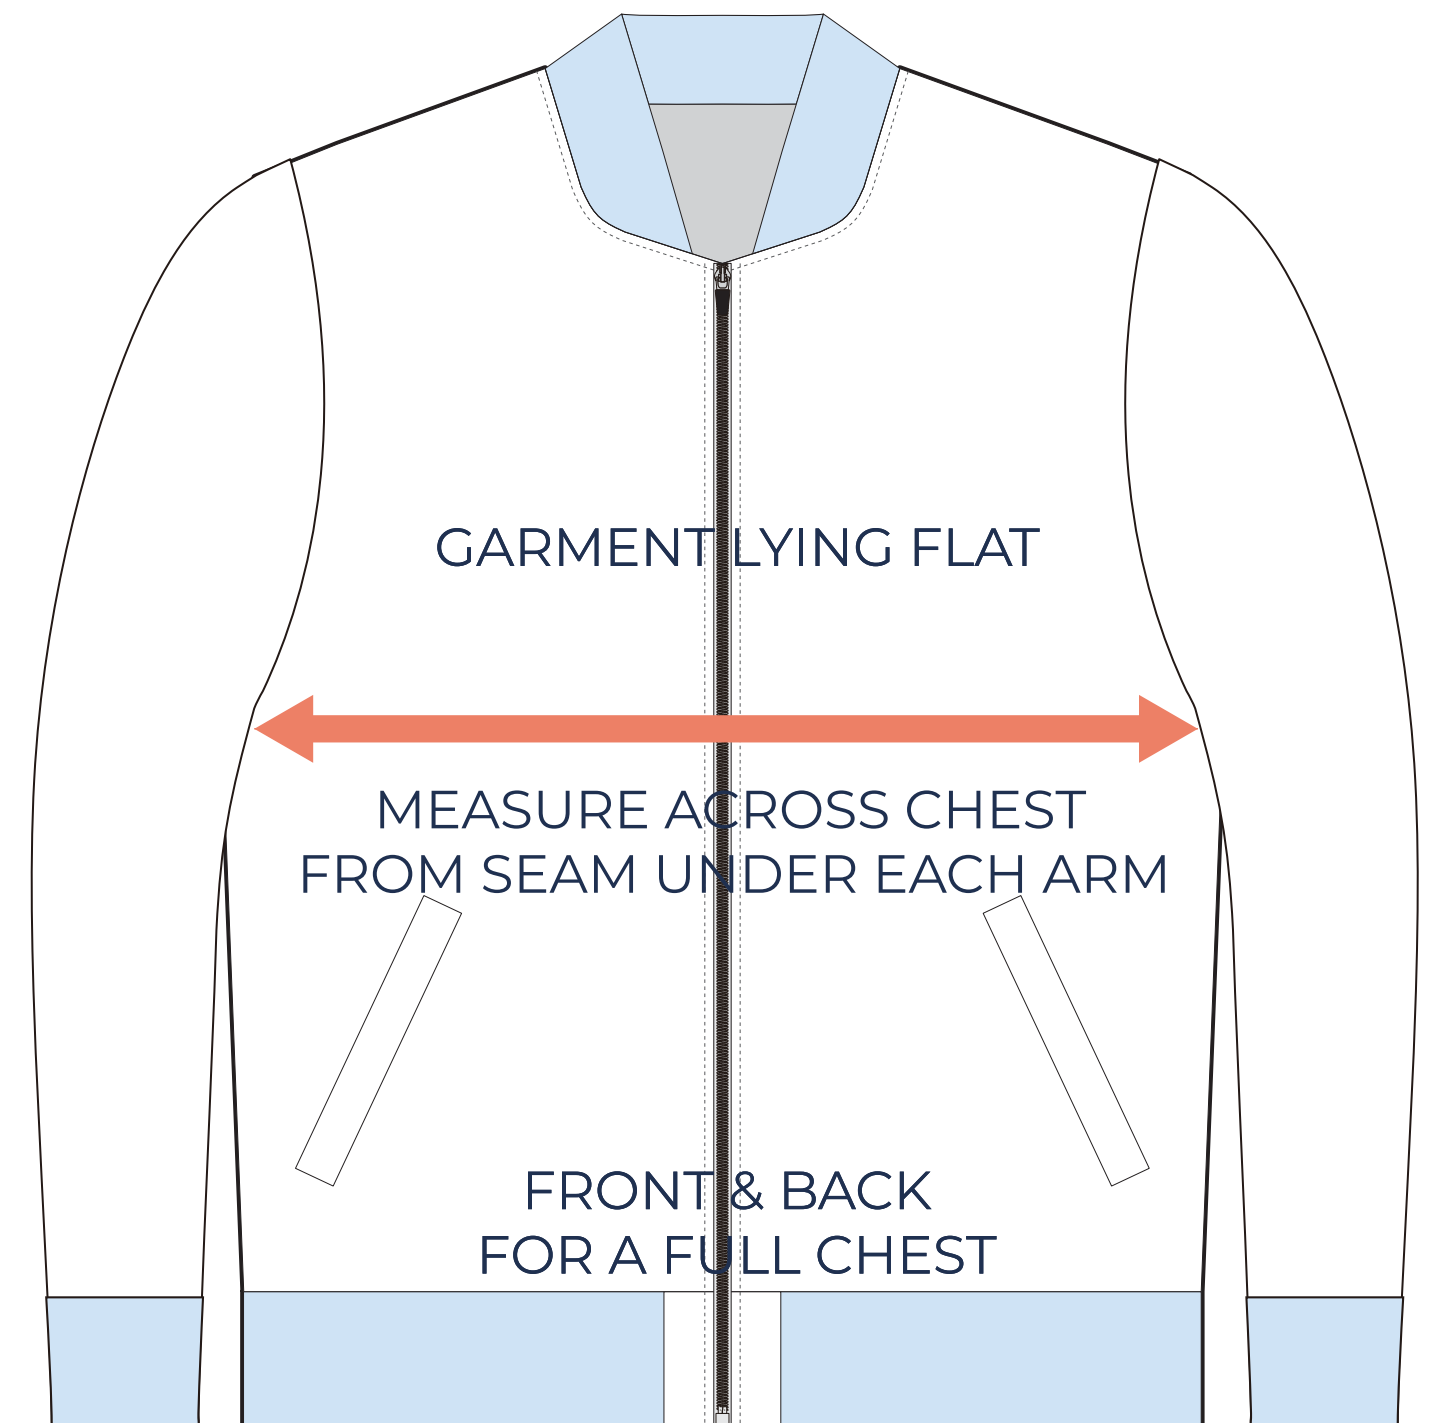

SIZING CHART

VER: 2022.1

EXPRESS SOFTSHELL JACKET - POLAR FLEECE LINER

PART NUMBER: MBB-JK-ZR4

ADULT SIZING

SIZING CHART(inches)	S	M	L	XL	2XL	3XL	4XL	5XL
1/2 Chest	22.05	23.23	24.80	26.77	28.74	30.71	32.68	34.65
Front length (HSP)	27.56	28.74	29.92	31.10	31.89	32.68	33.46	34.25
Back length (HSP)	27.56	28.74	29.92	31.10	31.89	32.68	33.46	34.25

SIZING CHART(cm)	S	M	L	XL	2XL	3XL	4XL	5XL
1/2 Chest	56.00	59.00	63.00	68.00	73.00	78.00	83.00	88.00
Front length (HSP)	70.00	73.00	76.00	79.00	81.00	83.00	85.00	87.00
Back length (HSP)	70.00	73.00	76.00	79.00	81.00	83.00	85.00	87.00

YOUTH SIZING

SIZING CHART(inches)	YXS	YS	YM	YL	YXL
1/2 Chest	16.14	17.32	18.50	19.69	20.87
Front length (HSP)	19.69	21.26	22.83	24.41	25.98
Back length (HSP)	19.69	21.26	22.83	24.41	25.98

SIZING CHART(cm)	YXS	YS	YM	YL	YXL
1/2 Chest	41.00	44.00	47.00	50.00	53.00
Front length (HSP)	50.00	54.00	58.00	62.00	66.00
Back length (HSP)	50.00	54.00	58.00	62.00	66.00

HALF CHEST FULL CHEST

To find your size, compare measurements with a similar garment that fits you well.