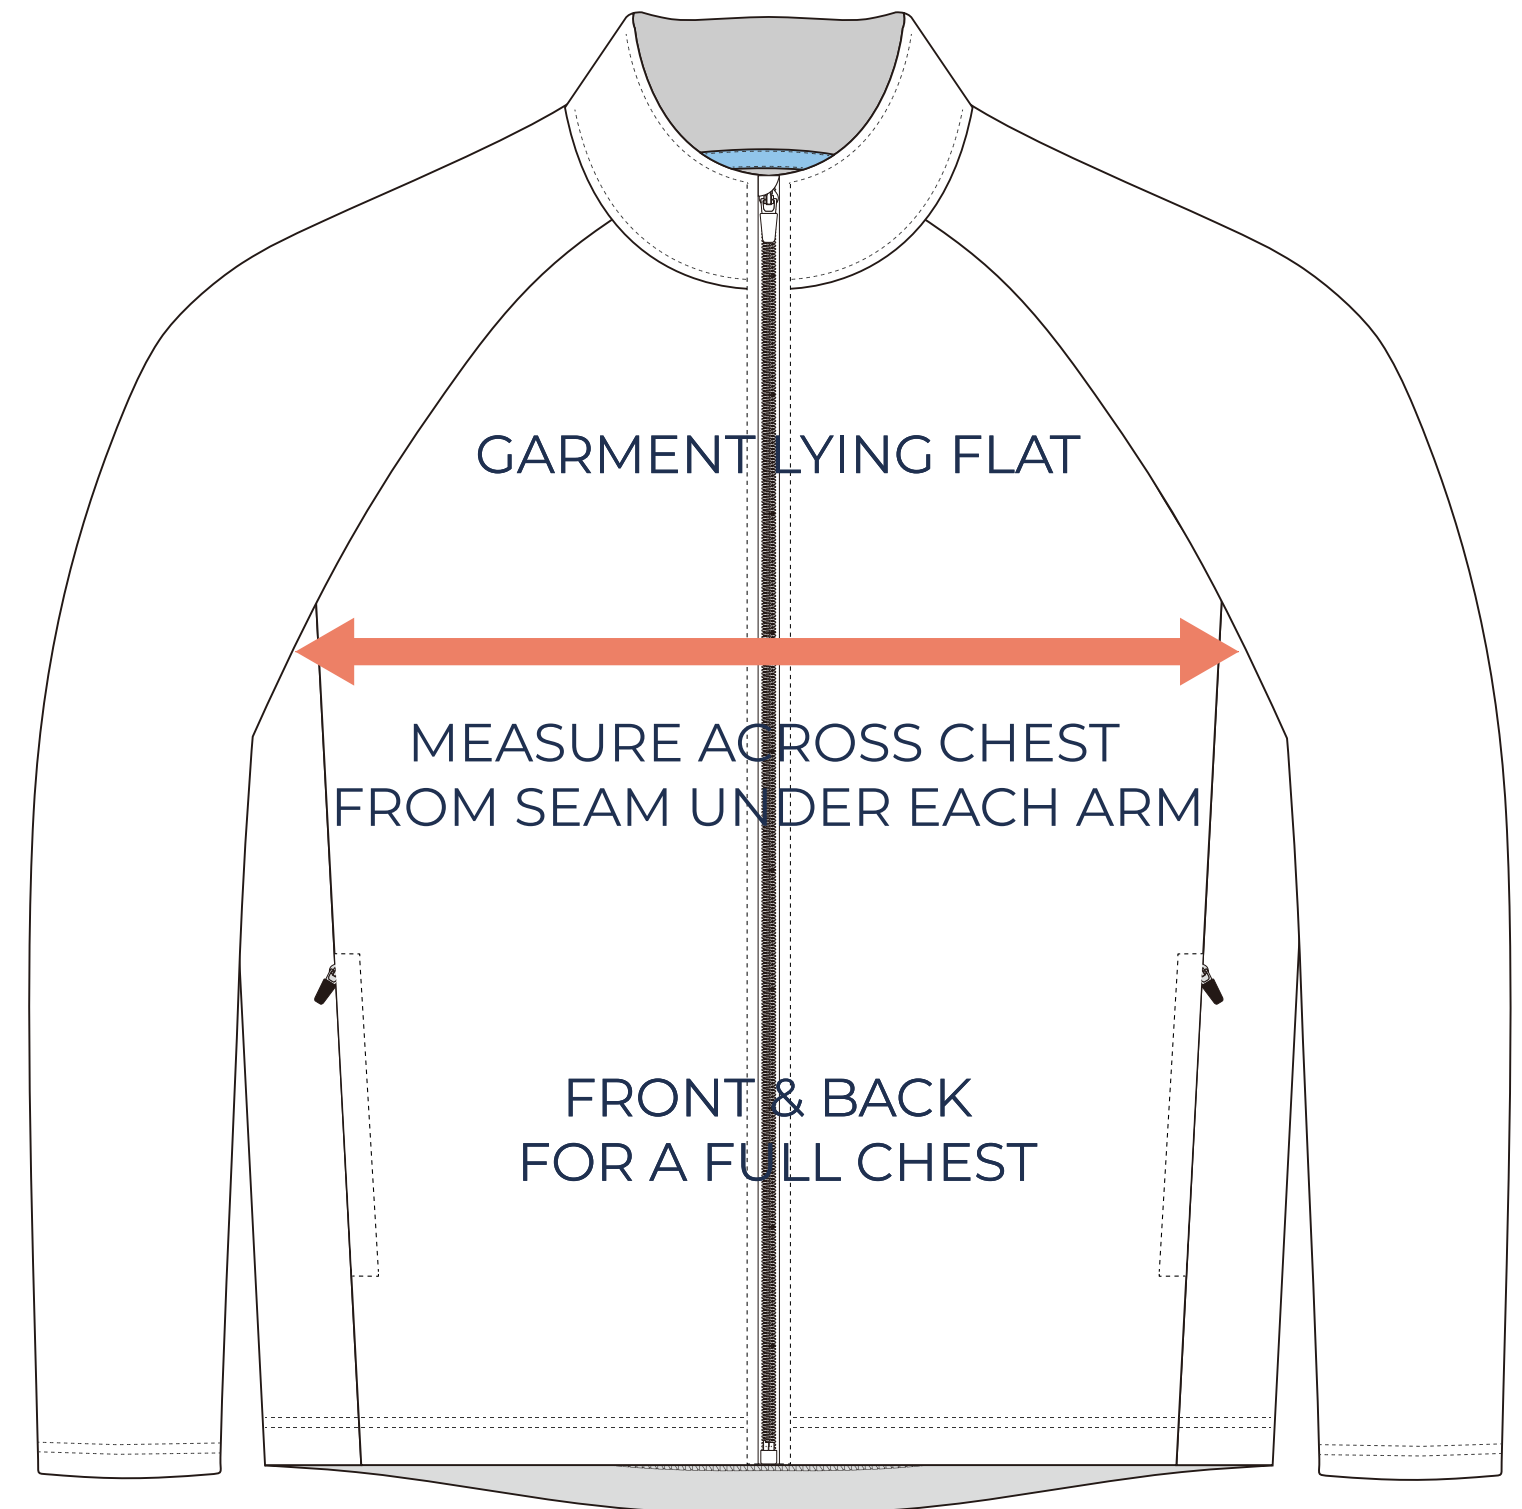

SIZING CHART

VER: 2022.1

PRINCIPAL SOFTSHELL JACKET - POLAR FLEECE LINER

PART NUMBER: MBB-JK-ZR2

HALF CHEST FULL CHEST

ADULT SIZING

SIZING CHART(inches)	S	M	L	XL	2XL	3XL	4XL
1/2 Chest	21.26	22.44	23.62	25.98	27.95	29.92	31.89
Back length (From CB)	28.15	28.94	29.72	30.51	30.91	31.69	32.48
Front length (From CB)	27.17	27.95	28.74	29.53	29.92	30.71	31.50

SIZING CHART(cm)	S	M	L	XL	2XL	3XL	4XL
1/2 Chest	54	57	60	66	71	76	81
Back length (From CB)	71.5	73.5	75.5	77.5	78.5	80.5	82.5
Front length (From CB)	69	71	73	75	76	78	80

YOUTH SIZING

SIZING CHART(inches)	YXS	YS	YM	YL	YXL
1/2 Chest	15.75	16.93	18.11	19.29	20.47
Back length (From CB)	19.88	21.46	23.03	25.00	26.57
Front length (From CB)	18.90	20.47	22.05	24.02	25.59

SIZING CHART(cm)	YXS	YS	YM	YL	YXL
1/2 Chest	40	43	46	49	52
Back length (From CB)	50.5	54.5	58.5	63.5	67.5
Front length (From CB)	48	52	56	61	65

To find your size, compare measurements with a similar garment that fits you well.