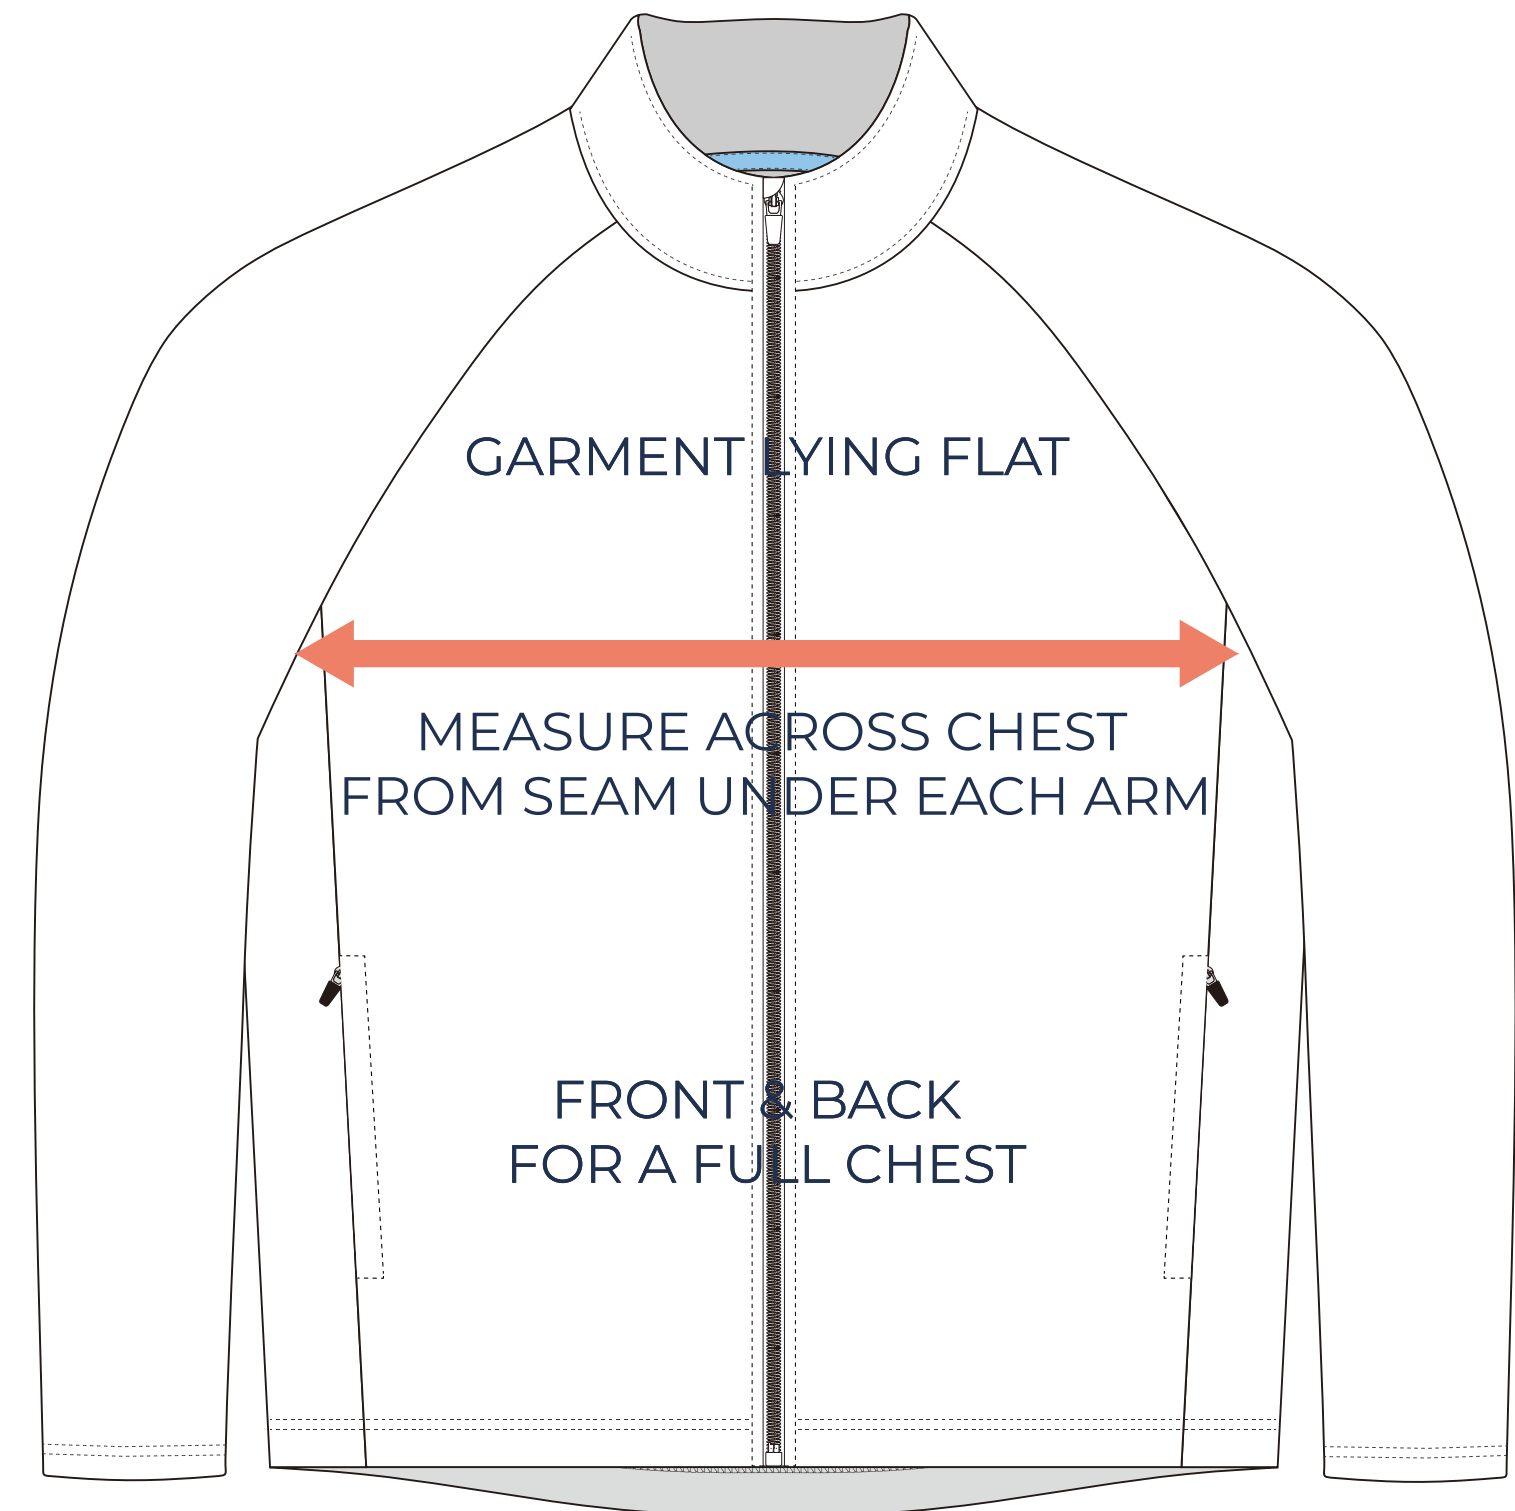

SIZING CHART

VER: 2022.1

PRINCIPAL SOFTSHELL JACKET - MESH LINER

PART NUMBER: MBB-JK-ZR1

ADULT SIZING

SIZING CHART(inches)	S	M	L	XL	2XL	3XL	4XL
1/2 Chest	21.26	22.44	23.62	25.98	27.95	29.92	31.89
Back length (From CB)	28.15	28.94	29.72	30.51	30.91	31.69	32.48
Front length (From CB)	27.17	27.95	28.74	29.53	29.92	30.71	31.50

SIZING CHART(cm)	S	M	L	XL	2XL	3XL	4XL
1/2 Chest	54	57	60	66	71	76	81
Back length (From CB)	71.5	73.5	75.5	77.5	78.5	80.5	82.5
Front length (From CB)	69	71	73	75	76	78	80

YOUTH SIZING

SIZING CHART(inches)	YXS	YS	YM	YL	YXL
1/2 Chest	15.75	16.93	18.11	19.29	20.47
Back length (From CB)	19.88	21.46	23.03	25.00	26.57
Front length (From CB)	18.90	20.47	22.05	24.02	25.59

SIZING CHART(cm)	YXS	YS	YM	YL	YXL
1/2 Chest	40	43	46	49	52
Back length (From CB)	50.5	54.5	58.5	63.5	67.5
Front length (From CB)	48	52	56	61	65

HALF CHEST FULL CHEST

To find your size, compare measurements with a similar garment that fits you well.