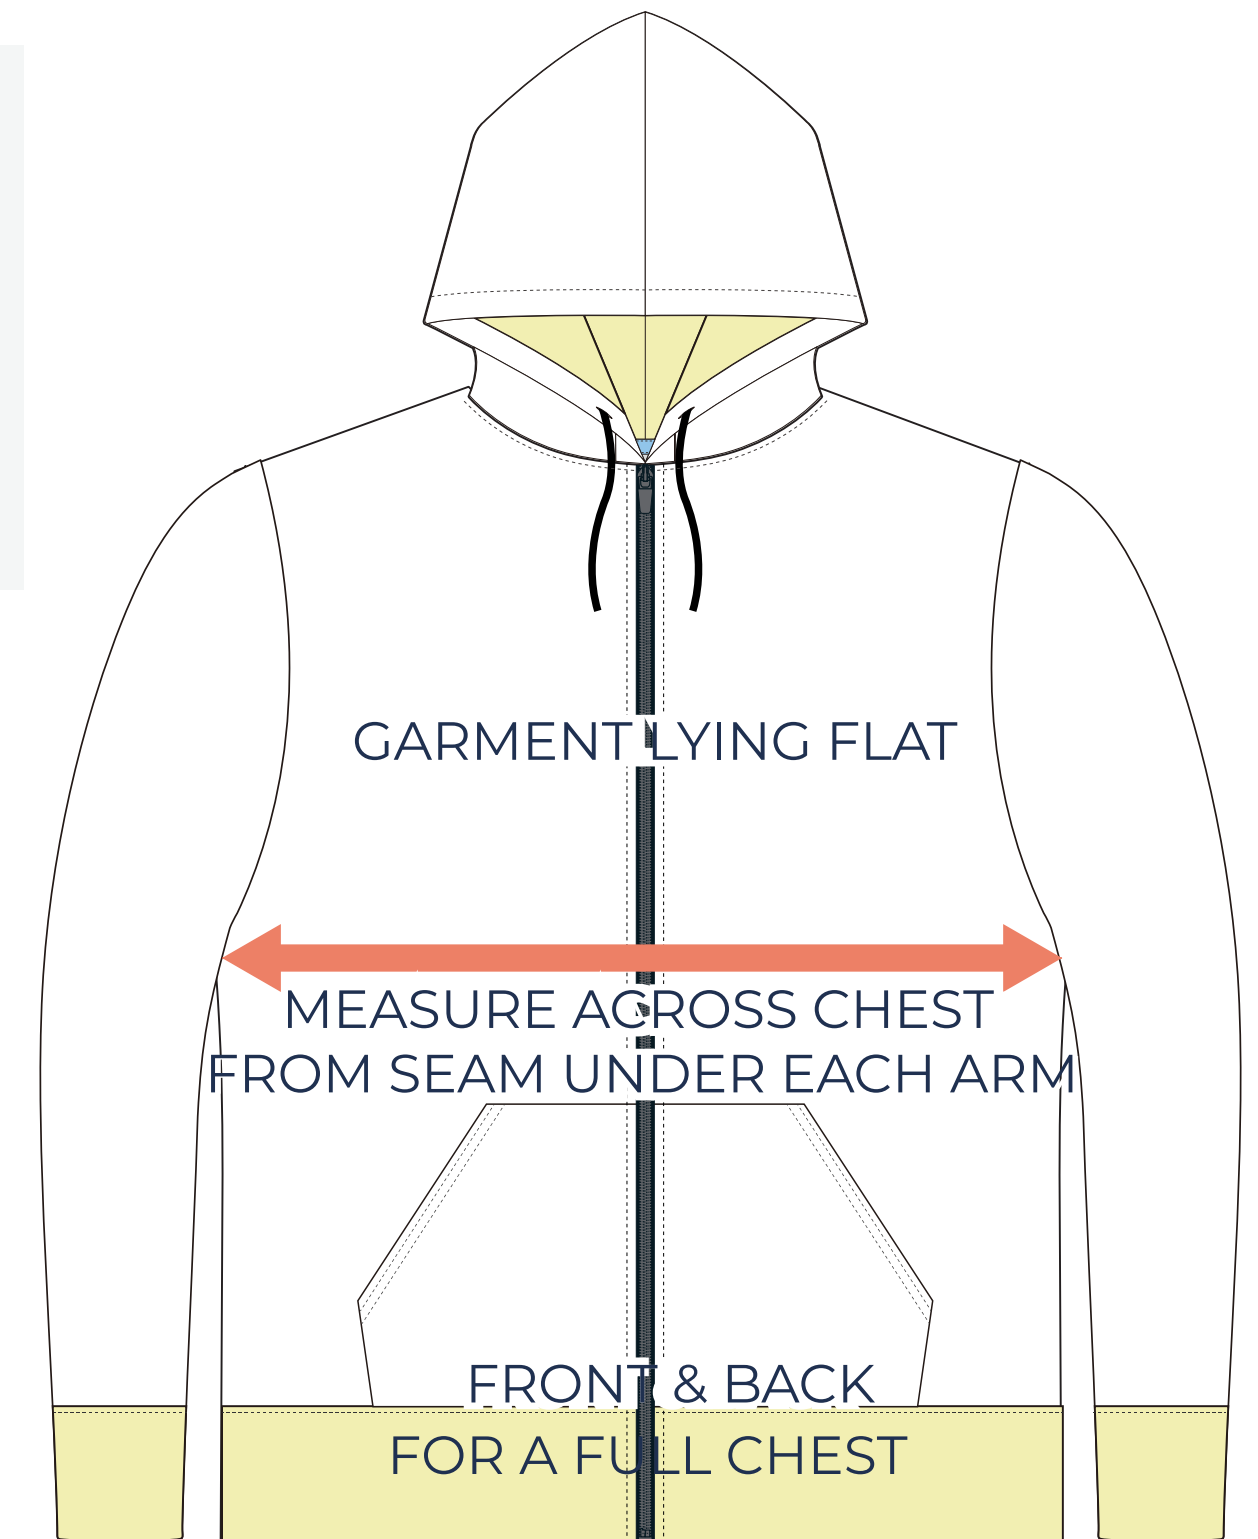

SIZING CHART

VER: 2022.1

DEUCE FULL ZIP HOODIE - FLEECE

PART NUMBER: MBB-HD-CR4

ADULT SIZING

SIZING CHART(inches)	S	M	L	XL	2XL	3XL	4XL	5XL	6XL	7XL	8XL
1/2 Chest	20.47	22.05	23.62	25.59	27.56	29.53	31.50	33.46	35.43	37.40	39.37
Back length (From CB)	26.38	27.17	27.95	28.74	29.53	30.31	31.10	31.89	32.68	33.46	34.25

SIZING CHART(cm)	S	M	L	XL	2XL	3XL	4XL	5XL	6XL	7XL	8XL
1/2 Chest	52.00	56.00	60.00	65.00	70.00	75.00	80.00	85.00	90.00	95.00	100.00
Back length (From CB)	67.00	69.00	71.00	73.00	75.00	77.00	79.00	81.00	83.00	85.00	87.00

YOUTH SIZING

SIZING CHART(inches)	YS	YM	YL	YXL
1/2 Chest	17.32	18.11	18.90	19.69
Back length (From CB)	20.47	22.05	23.62	25.20

SIZING CHART(cm)	YS	YM	YL	YXL
1/2 Chest	44.00	46.00	48.00	50.00
Back length (From CB)	52.00	56.00	60.00	64.00

HALF CHEST FULL CHEST

To find your size, compare measurements with a similar garment that fits you well.