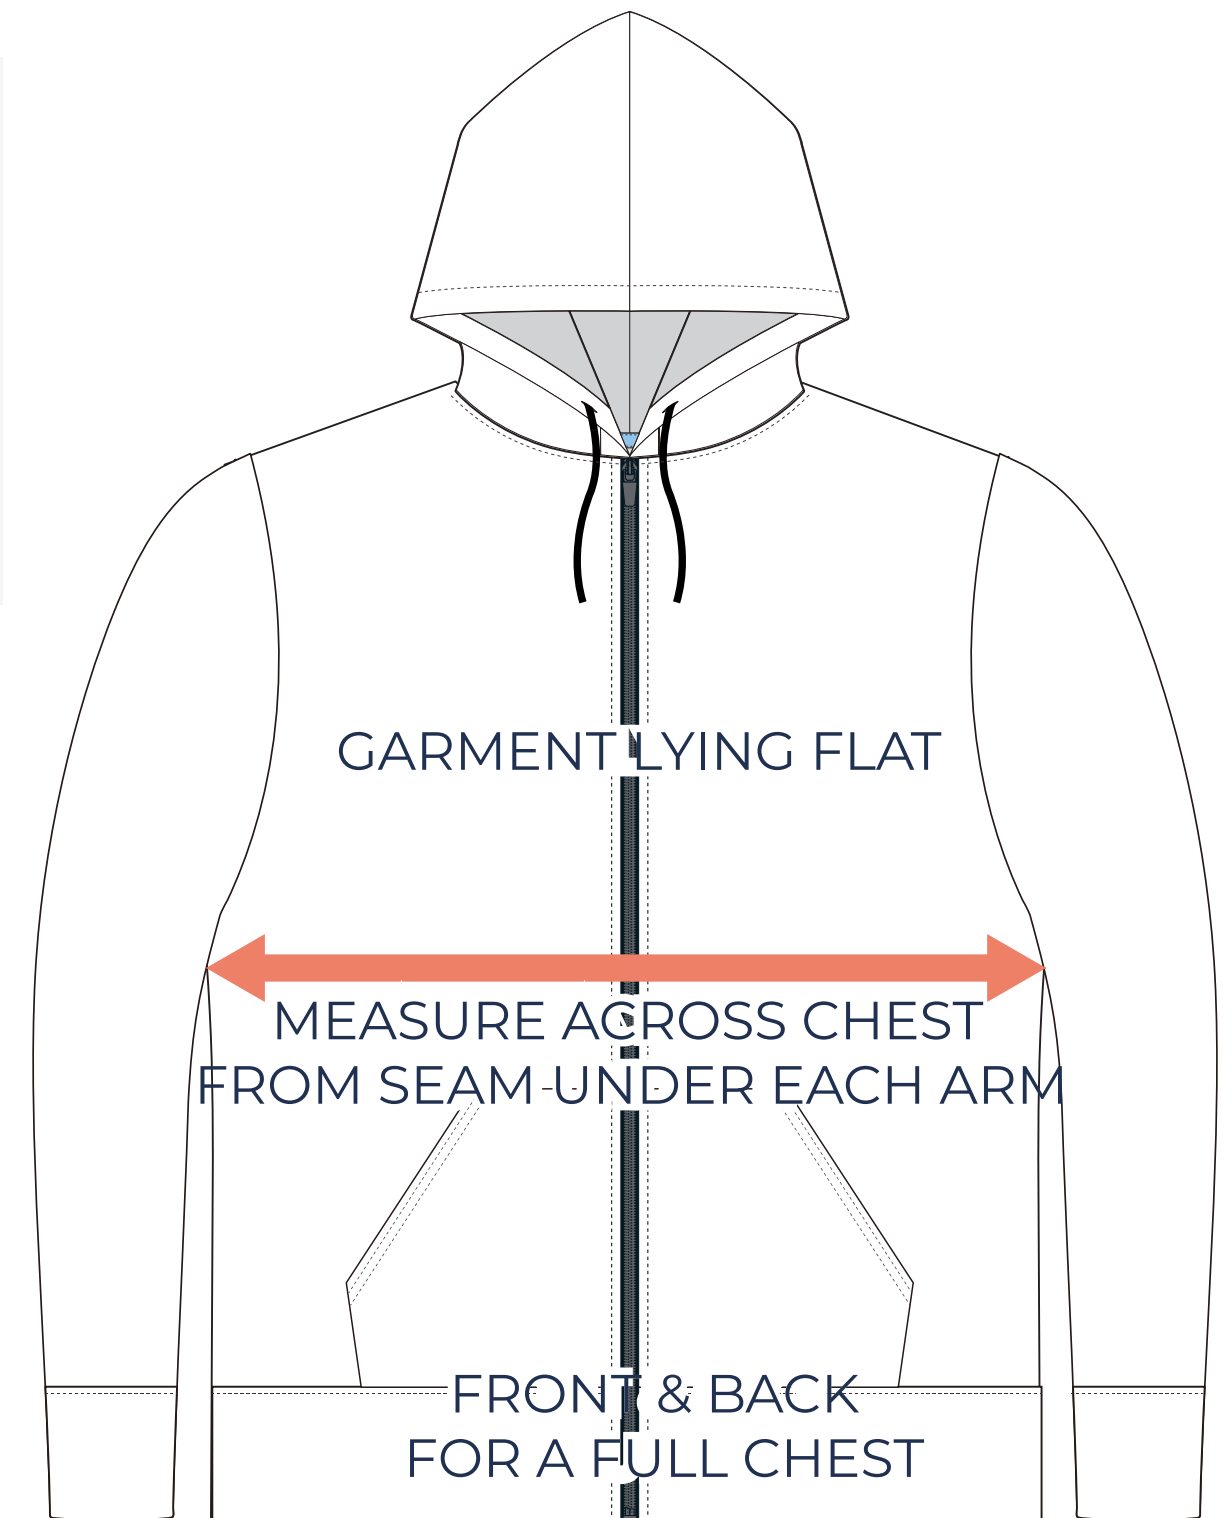

SIZING CHART

VER: 2022.1

DEUCE FULL ZIP HOODIE - 4-WAY

PART NUMBER: MBB-HD-CR2

ADULT SIZING

SIZING CHART(inches)	S	M	L	XL	2XL	3XL	4XL	5XL	6XL	7XL	8XL
1/2 Chest	20.47	22.05	23.62	25.59	27.56	29.53	31.50	33.46	35.43	37.40	39.37
Back length (From CB)	26.38	27.17	27.95	28.74	29.53	30.31	31.10	31.89	32.68	33.46	34.25

SIZING CHART(cm)	S	M	L	XL	2XL	3XL	4XL	5XL	6XL	7XL	8XL
1/2 Chest	52.00	56.00	60.00	65.00	70.00	75.00	80.00	85.00	90.00	95.00	100.00
Back length (From CB)	67.00	69.00	71.00	73.00	75.00	77.00	79.00	81.00	83.00	85.00	87.00

YOUTH SIZING

SIZING CHART(inches)	YS	YM	YL	YXL
1/2 Chest	17.32	18.11	18.90	19.69
Back length (From CB)	20.47	22.05	23.62	25.20

SIZING CHART(cm)	YS	YM	YL	YXL
1/2 Chest	44.00	46.00	48.00	50.00
Back length (From CB)	52.00	56.00	60.00	64.00

HALF CHEST FULL CHEST

To find your size, compare measurements with a similar garment that fits you well.