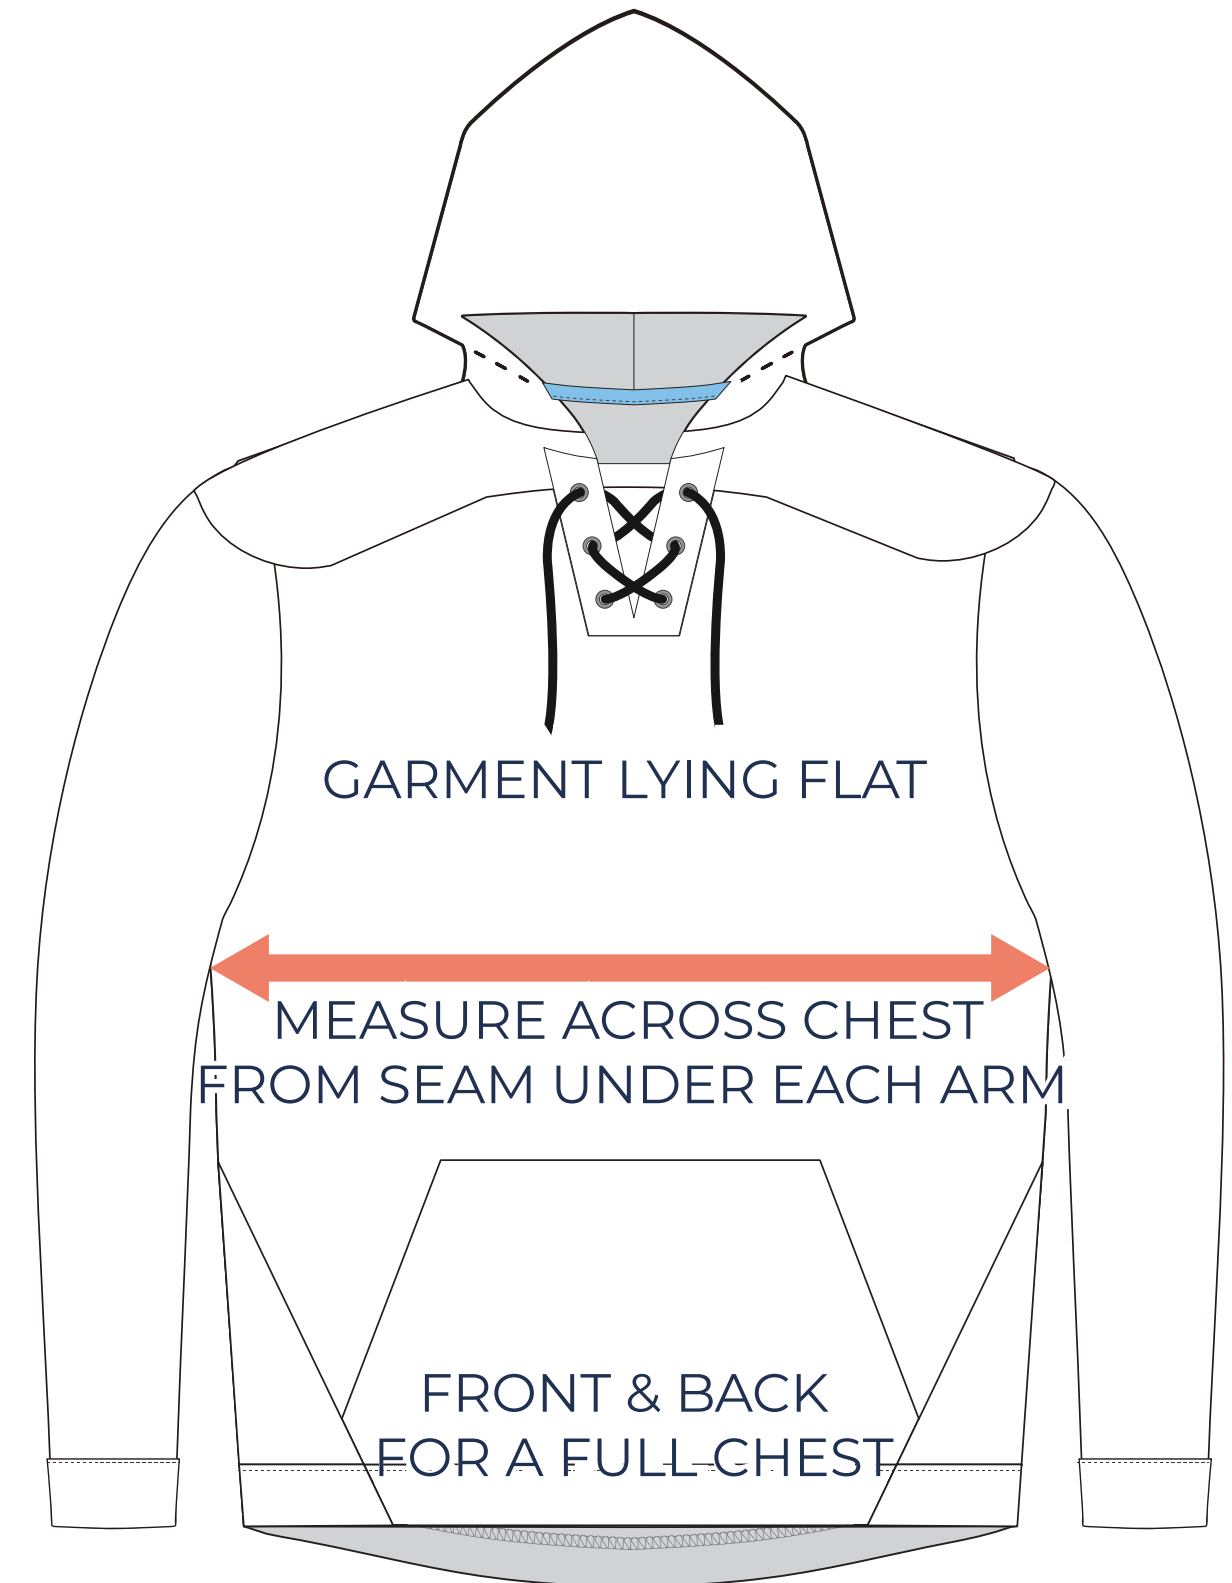

SIZING CHART

VER: 2022.1

SPORT PULLOVER HOODIE - FLEECE

PART NUMBER: MBB-HD-CR14

ADULT SIZING

SIZING CHART(inches)	S	M	L	XL	2XL	3XL	4XL
1/2 Chest	20.47	22.05	23.62	25.59	27.56	29.53	31.50
Back length (From CB)	27.95	28.74	29.53	30.31	31.10	31.89	32.68
Front length (From CB)	26.38	27.17	27.95	28.74	29.53	30.31	31.10

SIZING CHART(cm)	S	M	L	XL	2XL	3XL	4XL
1/2 Chest	52.00	56.00	60.00	65.00	70.00	75.00	80.00
Back length (From CB)	71.00	73.00	75.00	77.00	79.00	81.00	83.00
Front length (From CB)	67.00	69.00	71.00	73.00	75.00	77.00	79.00

YOUTH SIZING

SIZING CHART(inches)	YXS	YS	YM	YL	YXL
1/2 Chest	16.54	17.32	18.11	18.90	19.69
Back length (From CB)	20.47	22.05	23.62	25.20	26.77
Front length (From CB)	18.90	20.47	22.05	23.62	25.20

SIZING CHART(cm)	YXS	YS	YM	YL	YXL
1/2 Chest	42.00	44.00	46.00	48.00	50.00
Back length (From CB)	52.00	56.00	60.00	64.00	68.00
Front length (From CB)	48.00	52.00	56.00	60.00	64.00

HALF CHEST FULL CHEST

To find your size, compare measurements with a similar garment that fits you well.