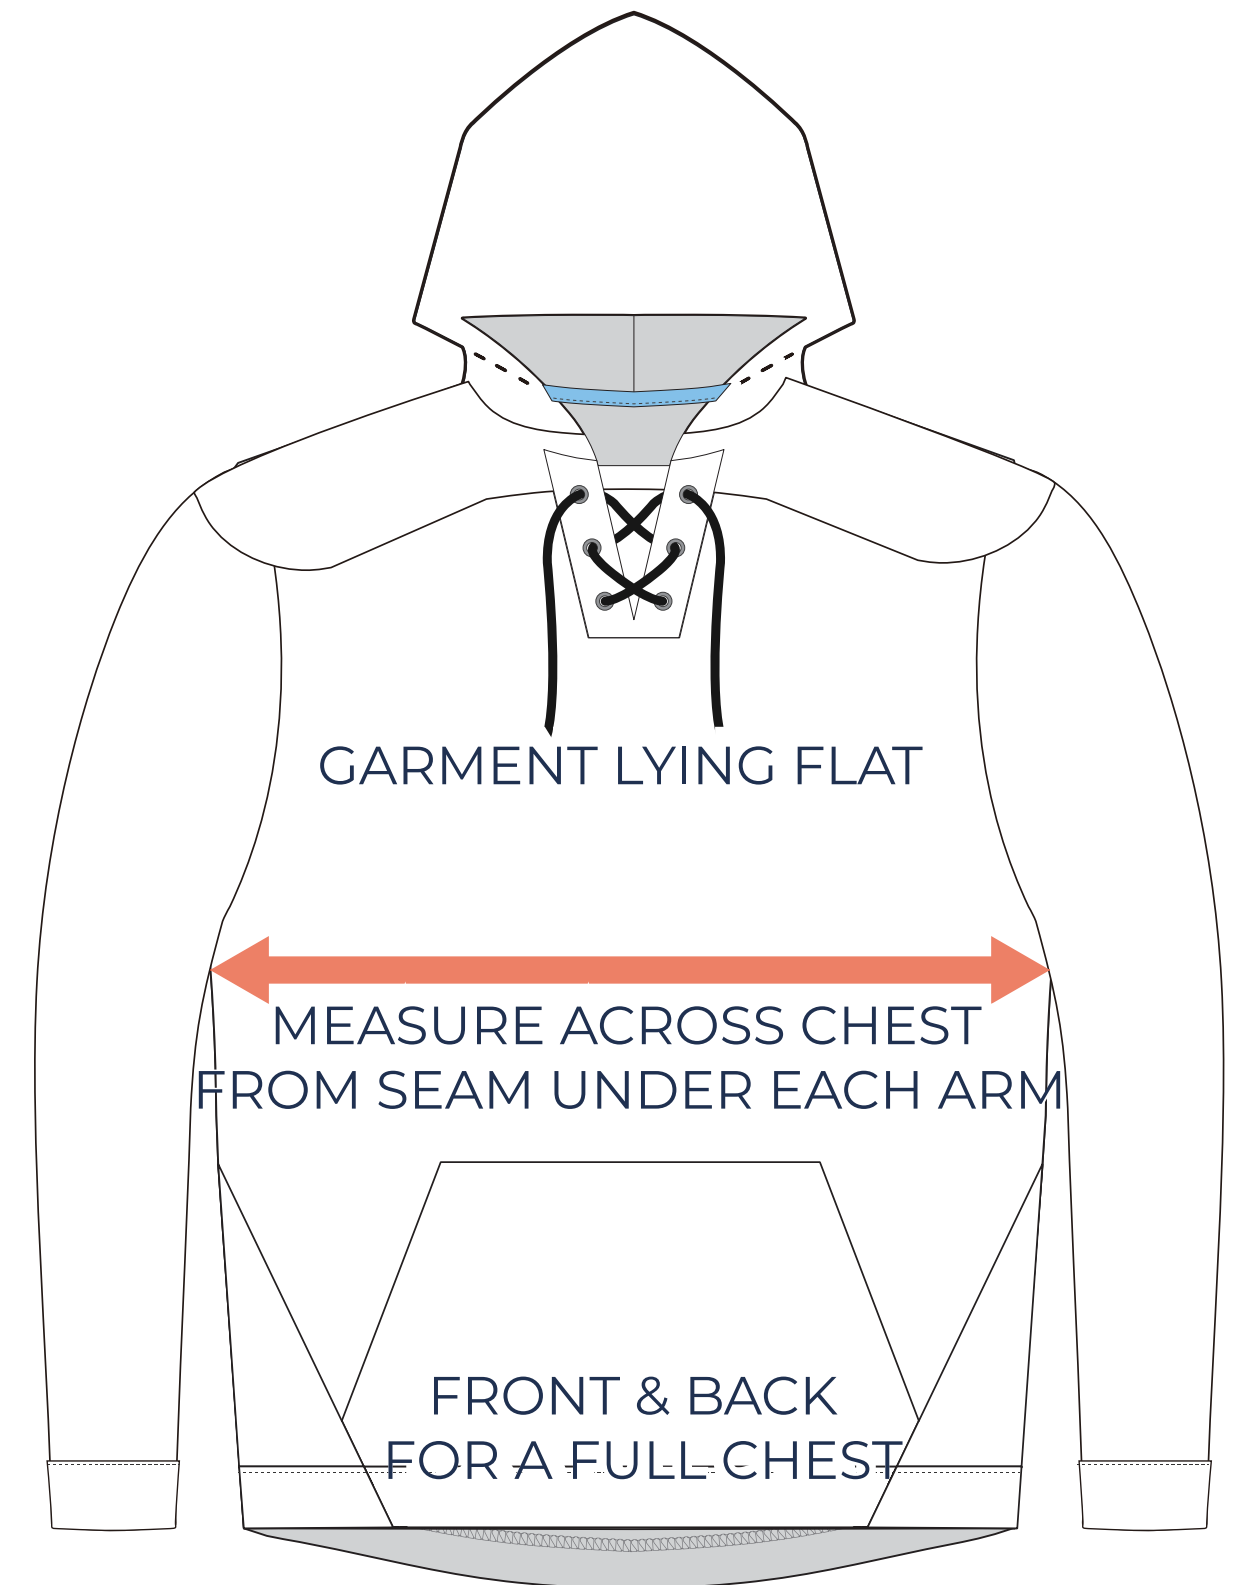

SIZING CHART

VER: 2022.1

SPORT PULLOVER HOODIE - 4-WAY

PART NUMBER: MBB-HD-CR13

ADULT SIZING

SIZING CHART(inches)	S	M	L	XL	2XL	3XL	4XL
1/2 Chest	20.47	22.05	23.62	25.59	27.56	29.53	31.50
Back length (From CB)	27.95	28.74	29.53	30.31	31.10	31.89	32.68
Front length (From CB)	26.38	27.17	27.95	28.74	29.53	30.31	31.10

SIZING CHART(cm)	S	M	L	XL	2XL	3XL	4XL
1/2 Chest	52.00	56.00	60.00	65.00	70.00	75.00	80.00
Back length (From CB)	71.00	73.00	75.00	77.00	79.00	81.00	83.00
Front length (From CB)	67.00	69.00	71.00	73.00	75.00	77.00	79.00

YOUTH SIZING

SIZING CHART(inches)	YXS	YS	YM	YL	YXL
1/2 Chest	16.54	17.32	18.11	18.90	19.69
Back length (From CB)	20.47	22.05	23.62	25.20	26.77
Front length (From CB)	18.90	20.47	22.05	23.62	25.20

SIZING CHART(cm)	YXS	YS	YM	YL	YXL
1/2 Chest	42.00	44.00	46.00	48.00	50.00
Back length (From CB)	52.00	56.00	60.00	64.00	68.00
Front length (From CB)	48.00	52.00	56.00	60.00	64.00

HALF CHEST FULL CHEST

To find your size, compare measurements with a similar garment that fits you well.