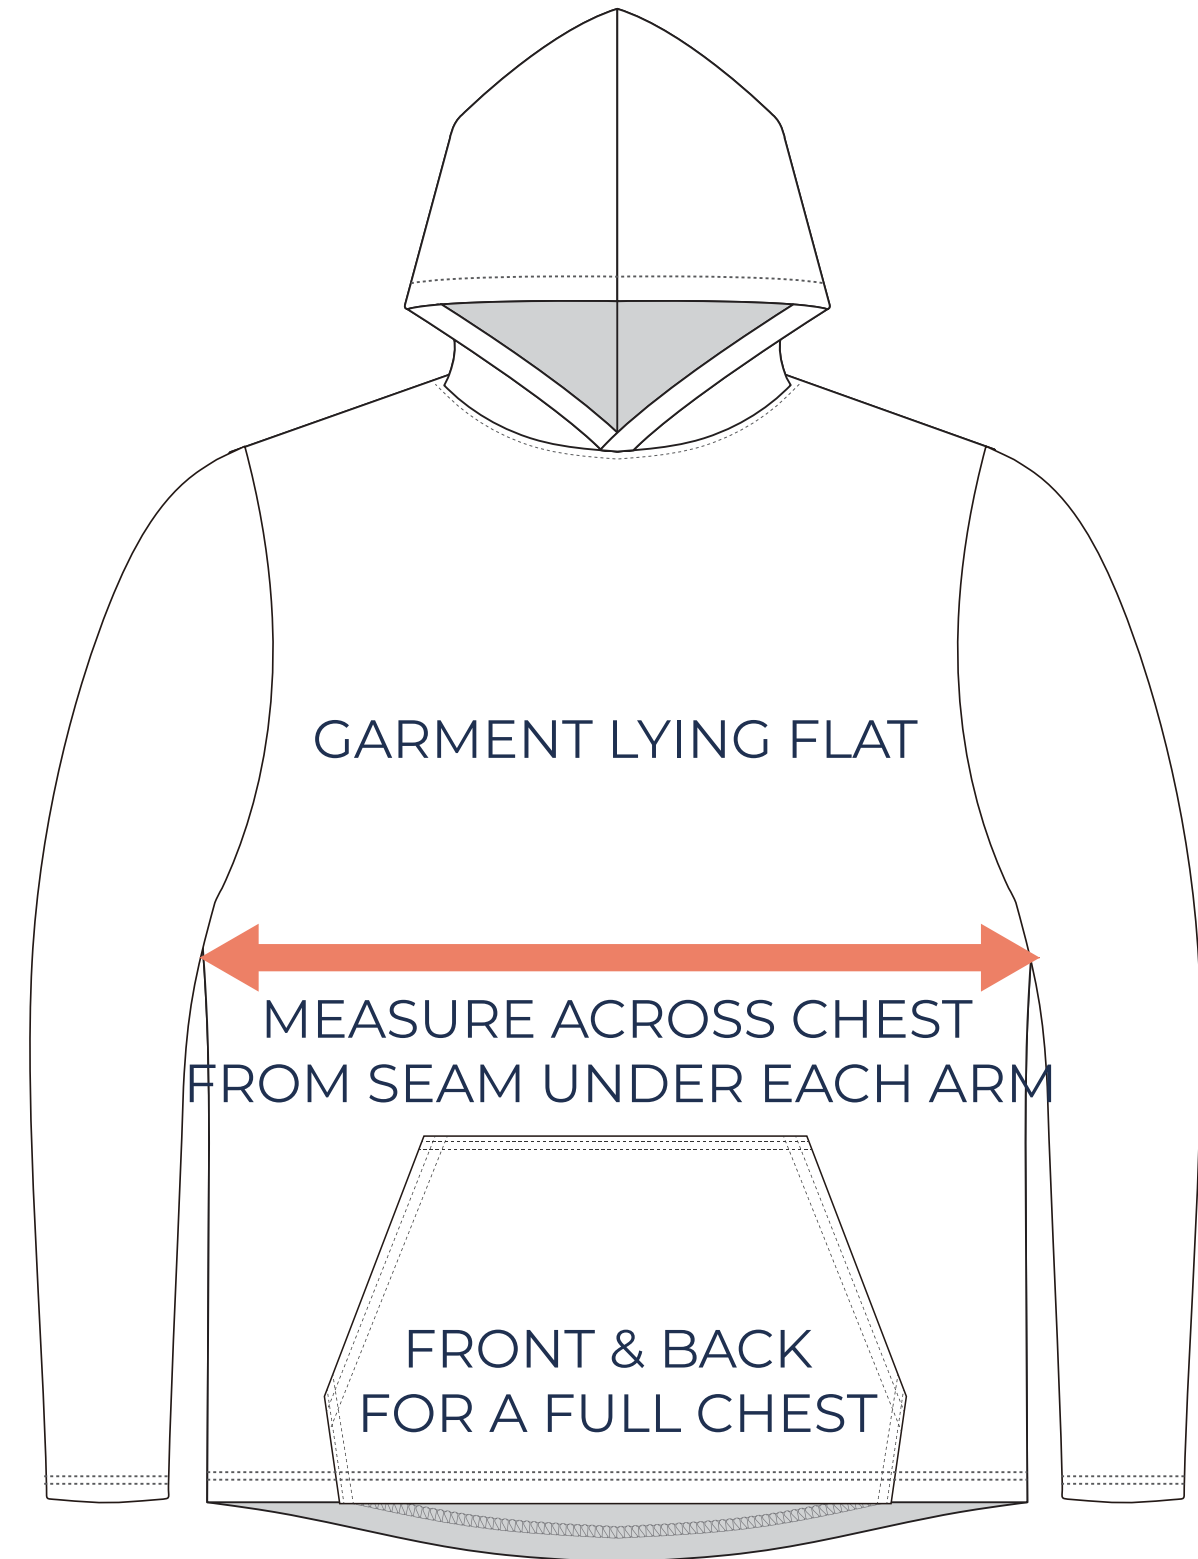

SIZING CHART

VER: 2022.1

LIGHTWEIGHT LONG SLEEVE STRETCH HOODIE

PART NUMBER: MBB-HD-CR12

ADULT SIZING

SIZING CHART(inches)	S	M	L	XL	2XL	3XL	4XL	5XL
1/2 Chest	20.87	22.05	23.23	24.80	26.77	28.74	30.71	32.68
Front length (HSP)	27.56	28.74	29.92	31.10	31.89	32.68	33.46	34.25
Back length (HSP)	27.56	28.74	29.92	31.10	31.89	32.68	33.46	34.25

SIZING CHART(cm)	S	M	L	XL	2XL	3XL	4XL	5XL
1/2 Chest	53.00	56.00	59.00	63.00	68.00	73.00	78.00	83.00
Front length (HSP)	70.00	73.00	76.00	79.00	81.00	83.00	85.00	87.00
Back length (HSP)	70.00	73.00	76.00	79.00	81.00	83.00	85.00	87.00

YOUTH SIZING

SIZING CHART(inches)	YXS	YS	YM	YL	YXL
1/2 Chest	14.96	16.14	17.32	18.50	19.69
Front length (HSP)	19.69	21.26	22.83	24.41	25.98
Back length (HSP)	19.69	21.26	22.83	24.41	25.98

SIZING CHART(cm)	YXS	YS	YM	YL	YXL
1/2 Chest	38.00	41.00	44.00	47.00	50.00
Front length (HSP)	50.00	54.00	58.00	62.00	66.00
Back length (HSP)	50.00	54.00	58.00	62.00	66.00

HALF CHEST FULL CHEST

To find your size, compare measurements with a similar garment that fits you well.