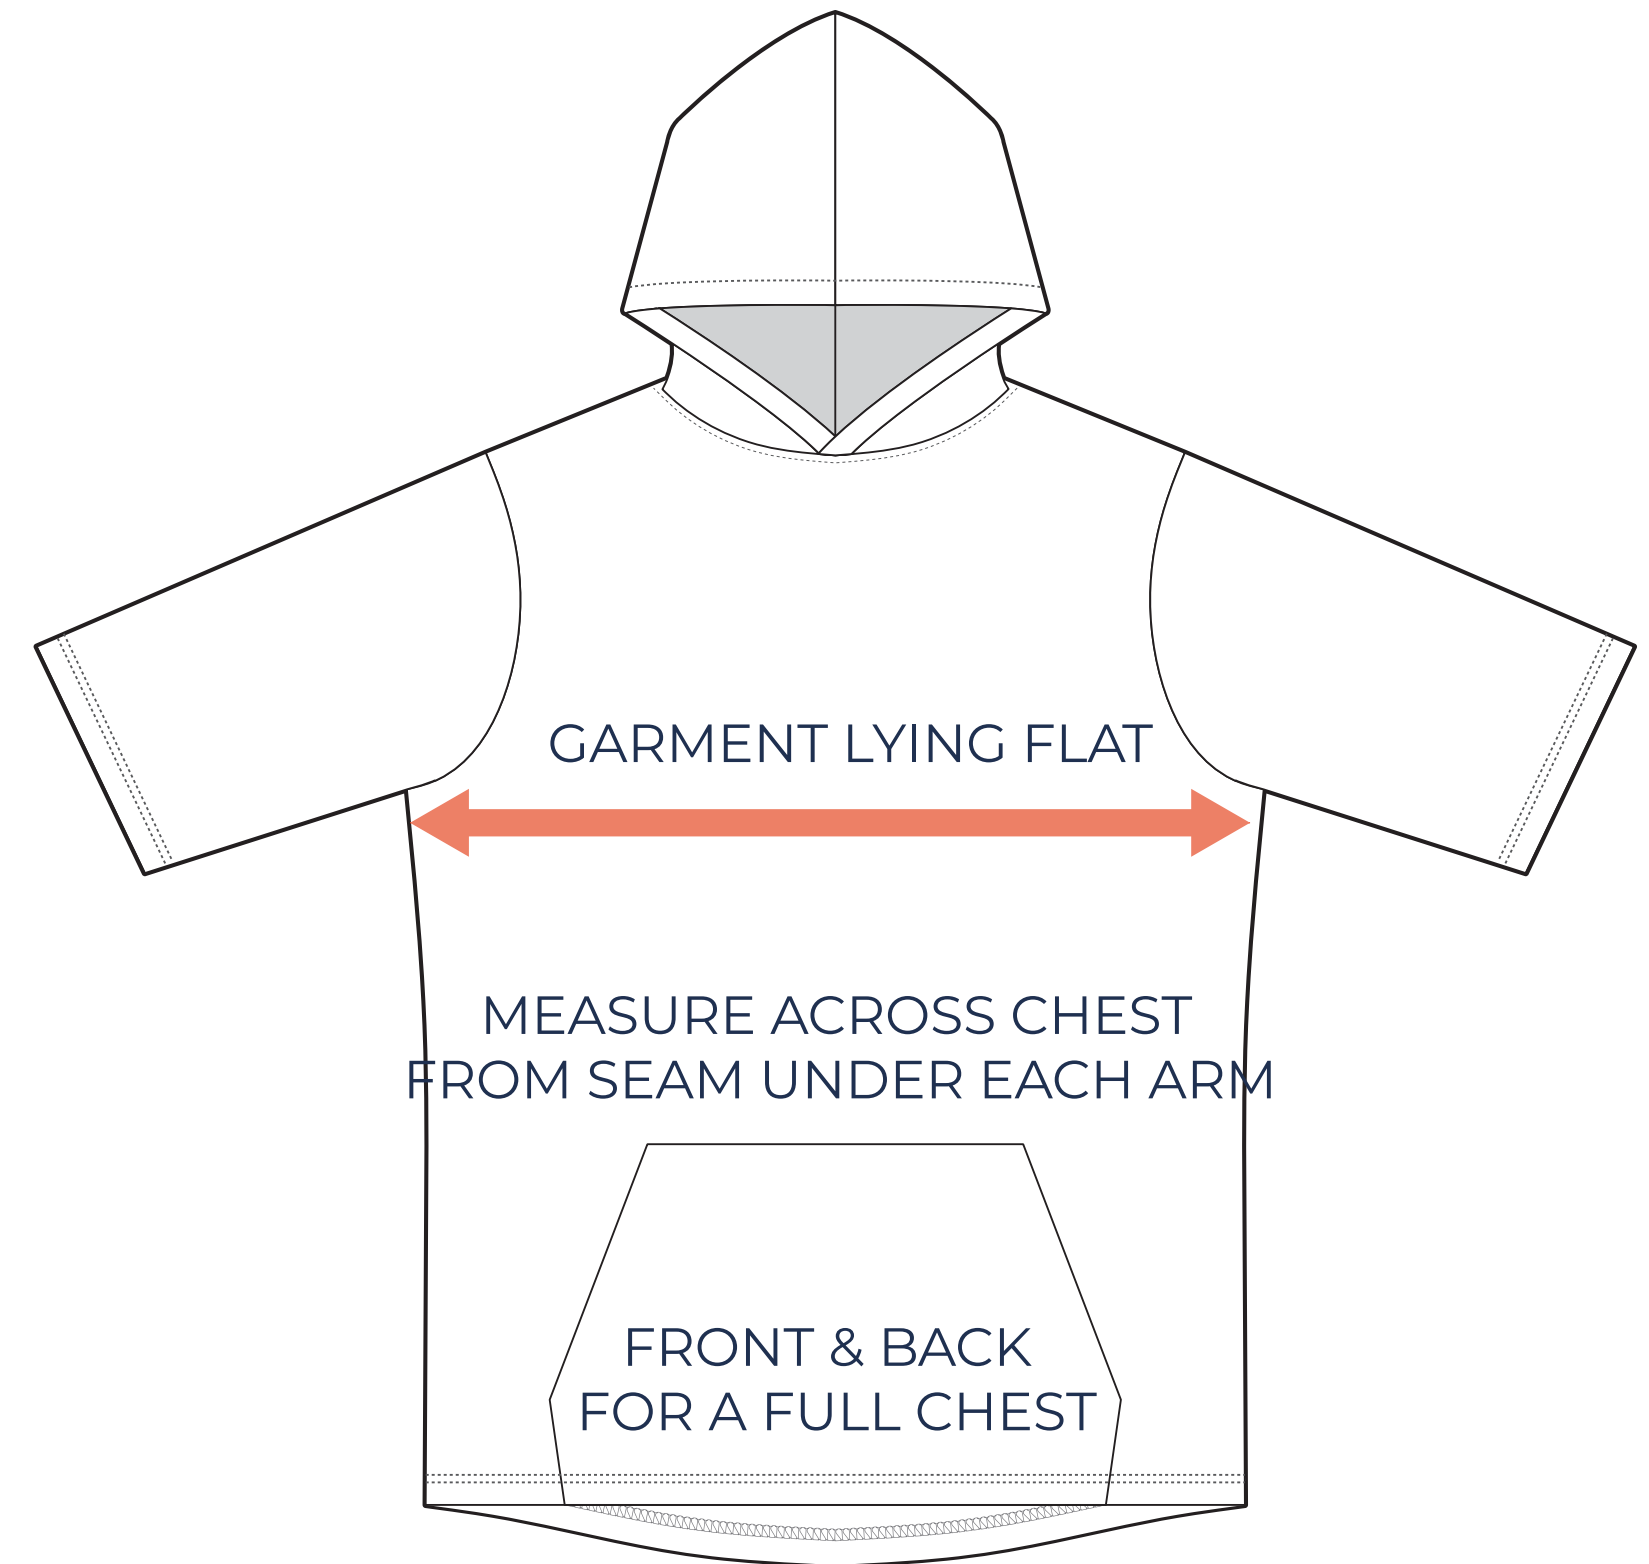

SIZING CHART

VER: 2022.1

LIGHTWEIGHT SHORT SLEEVE STRETCH HOODIE

PART NUMBER: MBB-HD-CR11

ADULT SIZING

SIZING CHART(inches)	S	M	L	XL	2XL	3XL	4XL	5XL
1/2 Chest	20.87	22.05	23.23	24.80	26.77	28.74	30.71	32.68
Front length (HSP)	27.56	28.74	29.92	31.10	31.89	32.68	33.46	34.25
Back length (HSP)	27.56	28.74	29.92	31.10	31.89	32.68	33.46	34.25

SIZING CHART(cm)	S	M	L	XL	2XL	3XL	4XL	5XL
1/2 Chest	53.00	56.00	59.00	63.00	68.00	73.00	78.00	83.00
Front length (HSP)	70.00	73.00	76.00	79.00	81.00	83.00	85.00	87.00
Back length (HSP)	70.00	73.00	76.00	79.00	81.00	83.00	85.00	87.00

YOUTH SIZING

SIZING CHART(inches)	YXS	YS	YM	YL	YXL
1/2 Chest	14.96	16.14	17.32	18.50	19.69
Front length (HSP)	19.69	21.26	22.83	24.41	25.98
Back length (HSP)	19.69	21.26	22.83	24.41	25.98

SIZING CHART(cm)	YXS	YS	YM	YL	YXL
1/2 Chest	38.00	41.00	44.00	47.00	50.00
Front length (HSP)	50.00	54.00	58.00	62.00	66.00
Back length (HSP)	50.00	54.00	58.00	62.00	66.00

FULL CHEST

To find your size, compare measurements with a similar garment that fits you well.