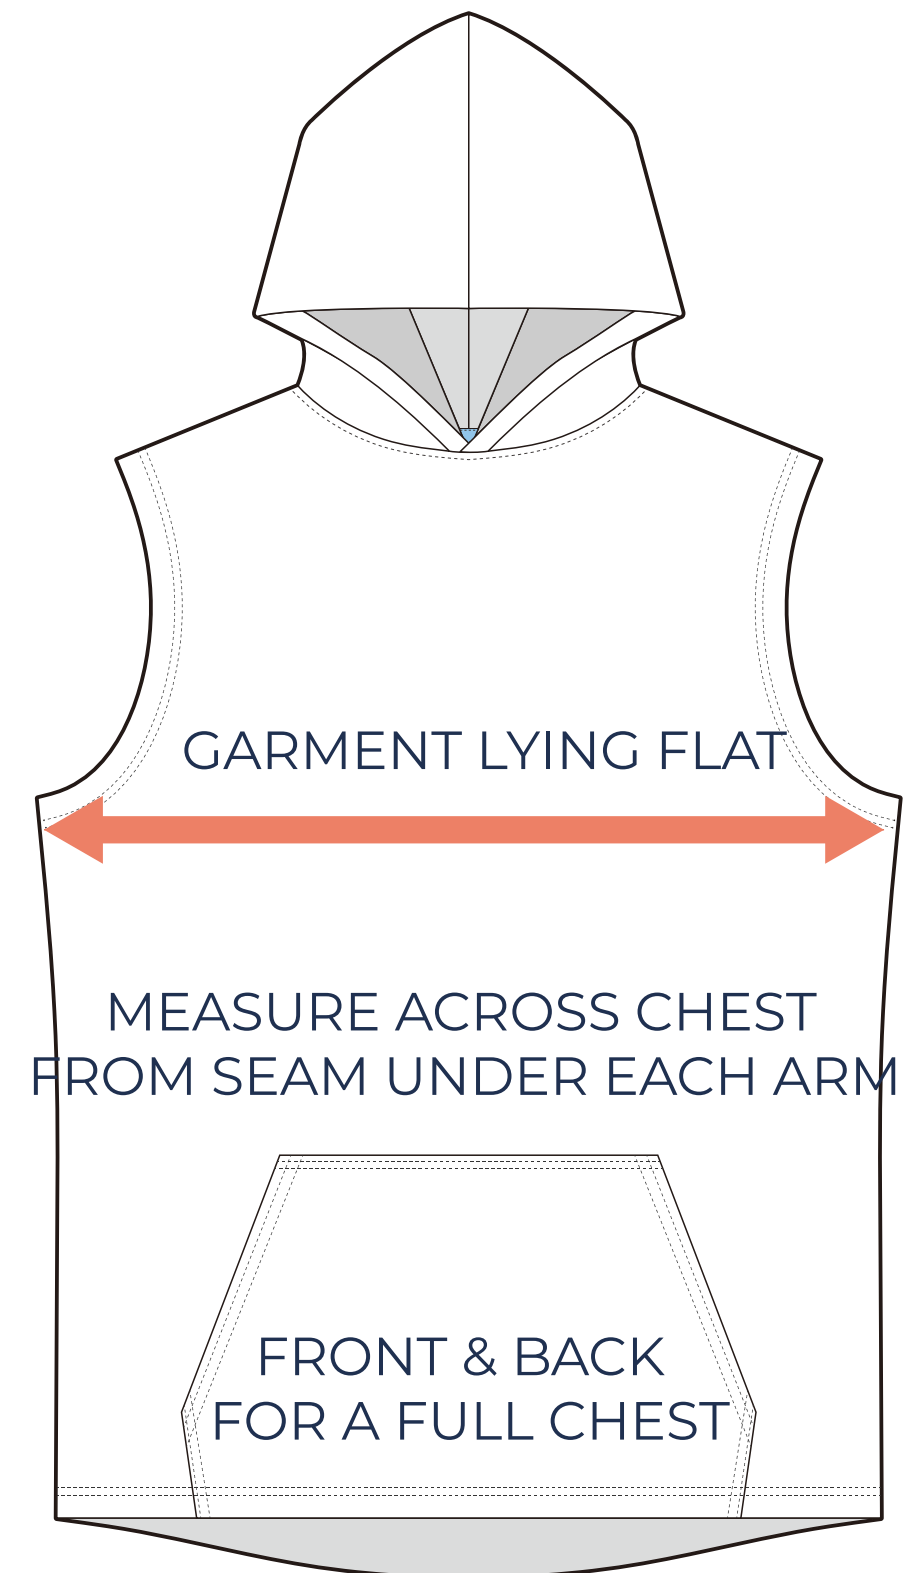

SIZING CHART

VER: 2022.1

LIGHTWEIGHT SLEEVELESS STRETCH HOODIE

PART NUMBER: MBB-HD-CR10

ADULT SIZING

SIZING CHART(inches)	S	M	L	XL	2XL	3XL	4XL	5XL
1/2 Chest	20.87	22.05	23.23	24.80	26.77	28.74	30.71	32.68
Front length (HSP)	27.56	28.74	29.92	31.10	31.89	32.68	33.46	34.25
Back length (HSP)	27.56	28.74	29.92	31.10	31.89	32.68	33.46	34.25

SIZING CHART(cm)	S	M	L	XL	2XL	3XL	4XL	5XL
1/2 Chest	53.00	56.00	59.00	63.00	68.00	73.00	78.00	83.00
Front length (HSP)	70.00	73.00	76.00	79.00	81.00	83.00	85.00	87.00
Back length (HSP)	70.00	73.00	76.00	79.00	81.00	83.00	85.00	87.00

YOUTH SIZING

SIZING CHART(inches)	YXS	YS	YM	YL	YXL
1/2 Chest	14.96	16.14	17.32	18.50	19.69
Front length (HSP)	19.69	21.26	22.83	24.41	25.98
Back length (HSP)	19.69	21.26	22.83	24.41	25.98

SIZING CHART(cm)	YXS	YS	YM	YL	YXL
1/2 Chest	38.00	41.00	44.00	47.00	50.00
Front length (HSP)	50.00	54.00	58.00	62.00	66.00
Back length (HSP)	50.00	54.00	58.00	62.00	66.00

HALF CHEST FULL CHEST

To find your size, compare measurements with a similar garment that fits you well.