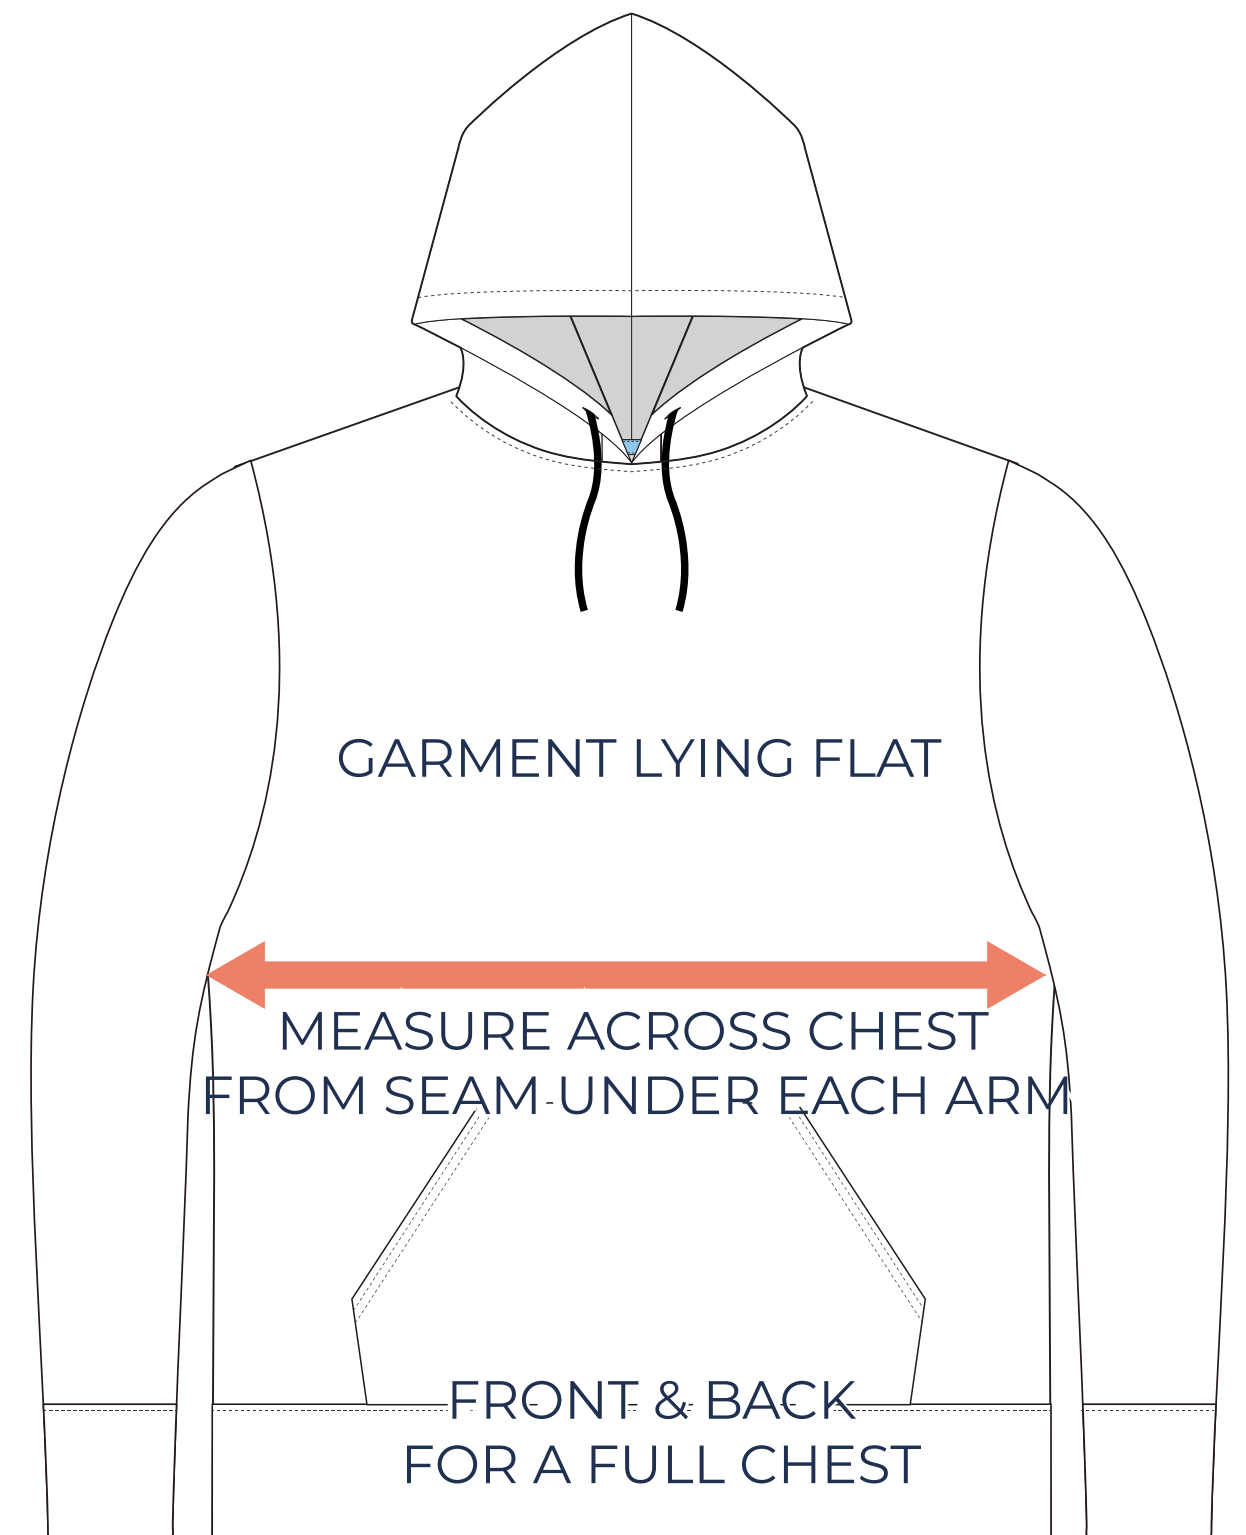

SIZING CHART

VER: 2022.1

DEUCE PULLOVER HOODIE - 4-WAY

PART NUMBER: MBB-HD-CR1

ADULT SIZING

SIZING CHART(inches)	S	M	L	XL	2XL	3XL	4XL	5XL
1/2 Chest	22.05	23.23	24.80	26.77	28.74	30.71	32.68	34.65
Front length (HSP)	27.56	28.74	29.92	31.10	31.89	32.68	33.46	34.25
Back length (HSP)	27.56	28.74	29.92	31.10	31.89	32.68	33.46	34.25

SIZING CHART(cm)	S	M	L	XL	2XL	3XL	4XL	5XL
1/2 Chest	56.00	59.00	63.00	68.00	73.00	78.00	83.00	88.00
Front length (HSP)	70.00	73.00	76.00	79.00	81.00	83.00	85.00	87.00
Back length (HSP)	70.00	73.00	76.00	79.00	81.00	83.00	85.00	87.00

YOUTH SIZING

SIZING CHART(inches)	YXS	YS	YM	YL	YXL
1/2 Chest	16.14	17.32	18.50	19.69	20.87
Front length (HSP)	19.69	21.26	22.83	24.41	25.98
Back length (HSP)	19.69	21.26	22.83	24.41	25.98

SIZING CHART(cm)	YXS	YS	YM	YL	YXL
1/2 Chest	41.00	44.00	47.00	50.00	53.00
Front length (HSP)	50.00	54.00	58.00	62.00	66.00
Back length (HSP)	50.00	54.00	58.00	62.00	66.00

FULL CHEST

To find your size, compare measurements with a similar garment that fits you well.