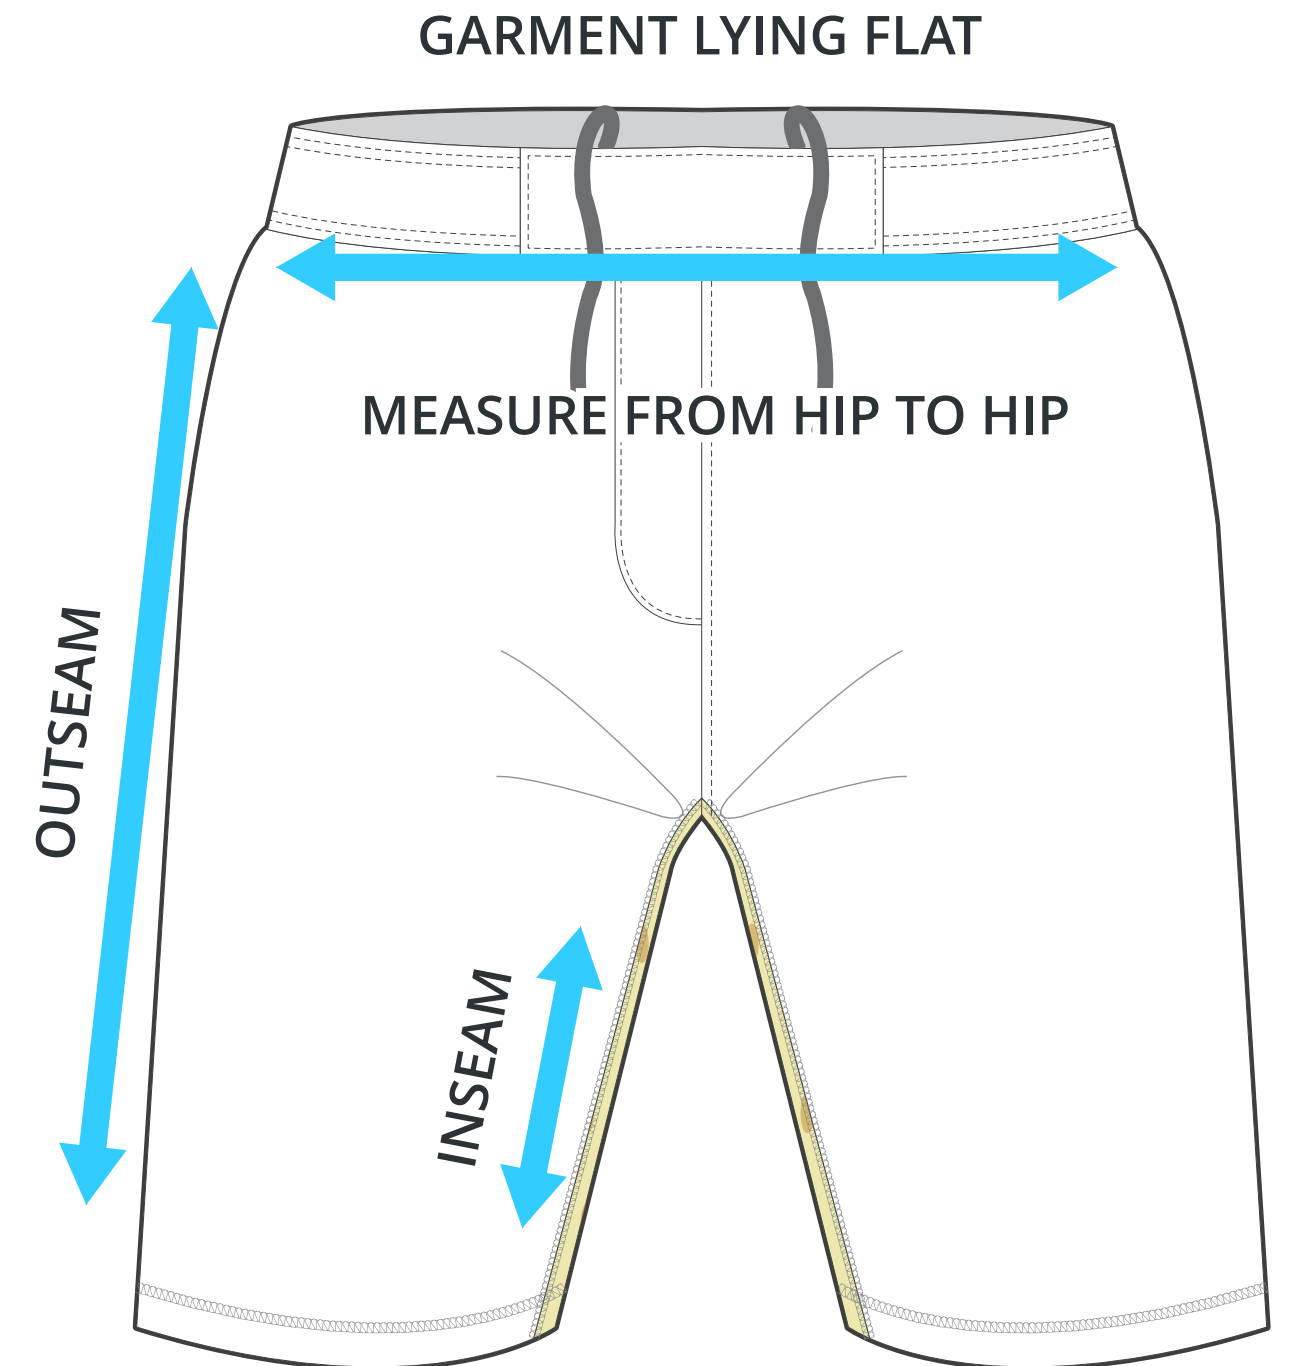

SIZING CHART

MMA STYLE SHORTS

Part #: WR-JS-300

ADULT SIZING

SIZING CHART(inches)	S	M	L	XL	2XL	3XL
1/2 Hip	22.05	23.23	24.41	25.59	26.77	27.56
Outseam	20.47	21.26	21.65	22.44	22.83	23.23
Inseam	9.06	9.45	9.84	9.84	9.84	9.84

SIZING CHART(cm)	S	M	L	XL	2XL	3XL
1/2 Hip	56.00	59.00	62.00	65.00	68.00	70.00
Outseam	52.00	54.00	55.00	57.00	58.00	59.00
Inseam	23.00	24.00	25.00	25.00	25.00	25.00

YOUTH SIZING

SIZING CHART(inches)	Y2XS	YXS	YS	YM	YL	YXL
1/2 Hip	14.96	16.14	17.32	18.50	19.69	20.87
Outseam	15.75	16.54	17.32	18.11	18.90	19.69
Inseam	6.69	7.09	7.48	7.87	8.66	8.66

SIZING CHART(cm)	Y2XS	YXS	YS	YM	YL	YXL
1/2 Hip	38.00	41.00	44.00	47.00	50.00	53.00
Outseam	40.00	42.00	44.00	46.00	48.00	50.00
Inseam	17.00	18.00	19.00	20.00	22.00	22.00

HALF HIP INSEAM/OUTSEAM

To find your size, compare measurements with a similar garment that fits you well.