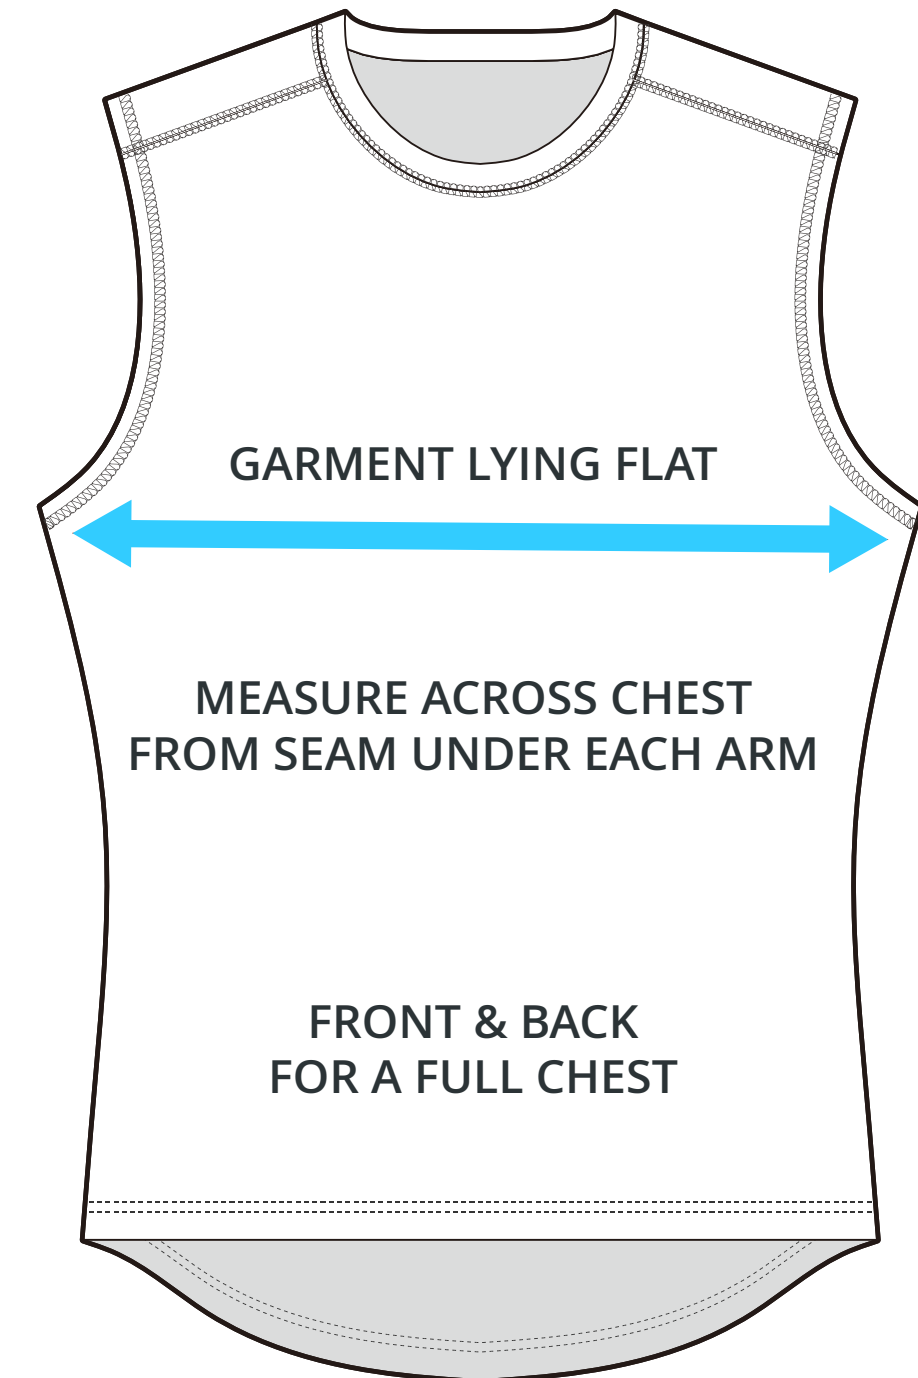

SIZING CHART

FREESTYLE COMPRESSION SLEEVELESS - EXT. TAIL

Part #: WR-JS-152

ADULT SIZING

SIZING CHART(inches)	XS	S	M	L	XL	2XL	3XL	4XL	5XL
1/2 Chest	15.75	16.93	18.11	19.29	20.87	21.26	23.23	24.41	25.59
Back length (From CB)	25.79	26.57	27.36	28.15	29.33	30.12	30.51	31.30	32.09

SIZING CHART(cm)	XS	S	M	L	XL	2XL	3XL	4XL	5XL
1/2 Chest	40.00	43.00	46.00	49.00	53.00	54.00	59.00	62.00	65.00
Back length (From CB)	65.50	67.50	69.50	71.50	74.50	76.50	77.50	79.50	81.50

YOUTH SIZING

SIZING CHART(inches)	YXS	YS	YM	YL	YXL
1/2 Chest	10.63	11.42	12.99	14.17	14.96
Back length (From CB)	20.67	21.46	23.03	23.82	24.61

SIZING CHART(cm)	YXS	YS	YM	YL	YXL
1/2 Chest	27.00	29.00	33.00	36.00	38.00
Back length (From CB)	52.50	54.50	58.50	60.50	62.50

HALF CHEST FULL CHEST

To find your size, compare measurements with a similar garment that fits you well.