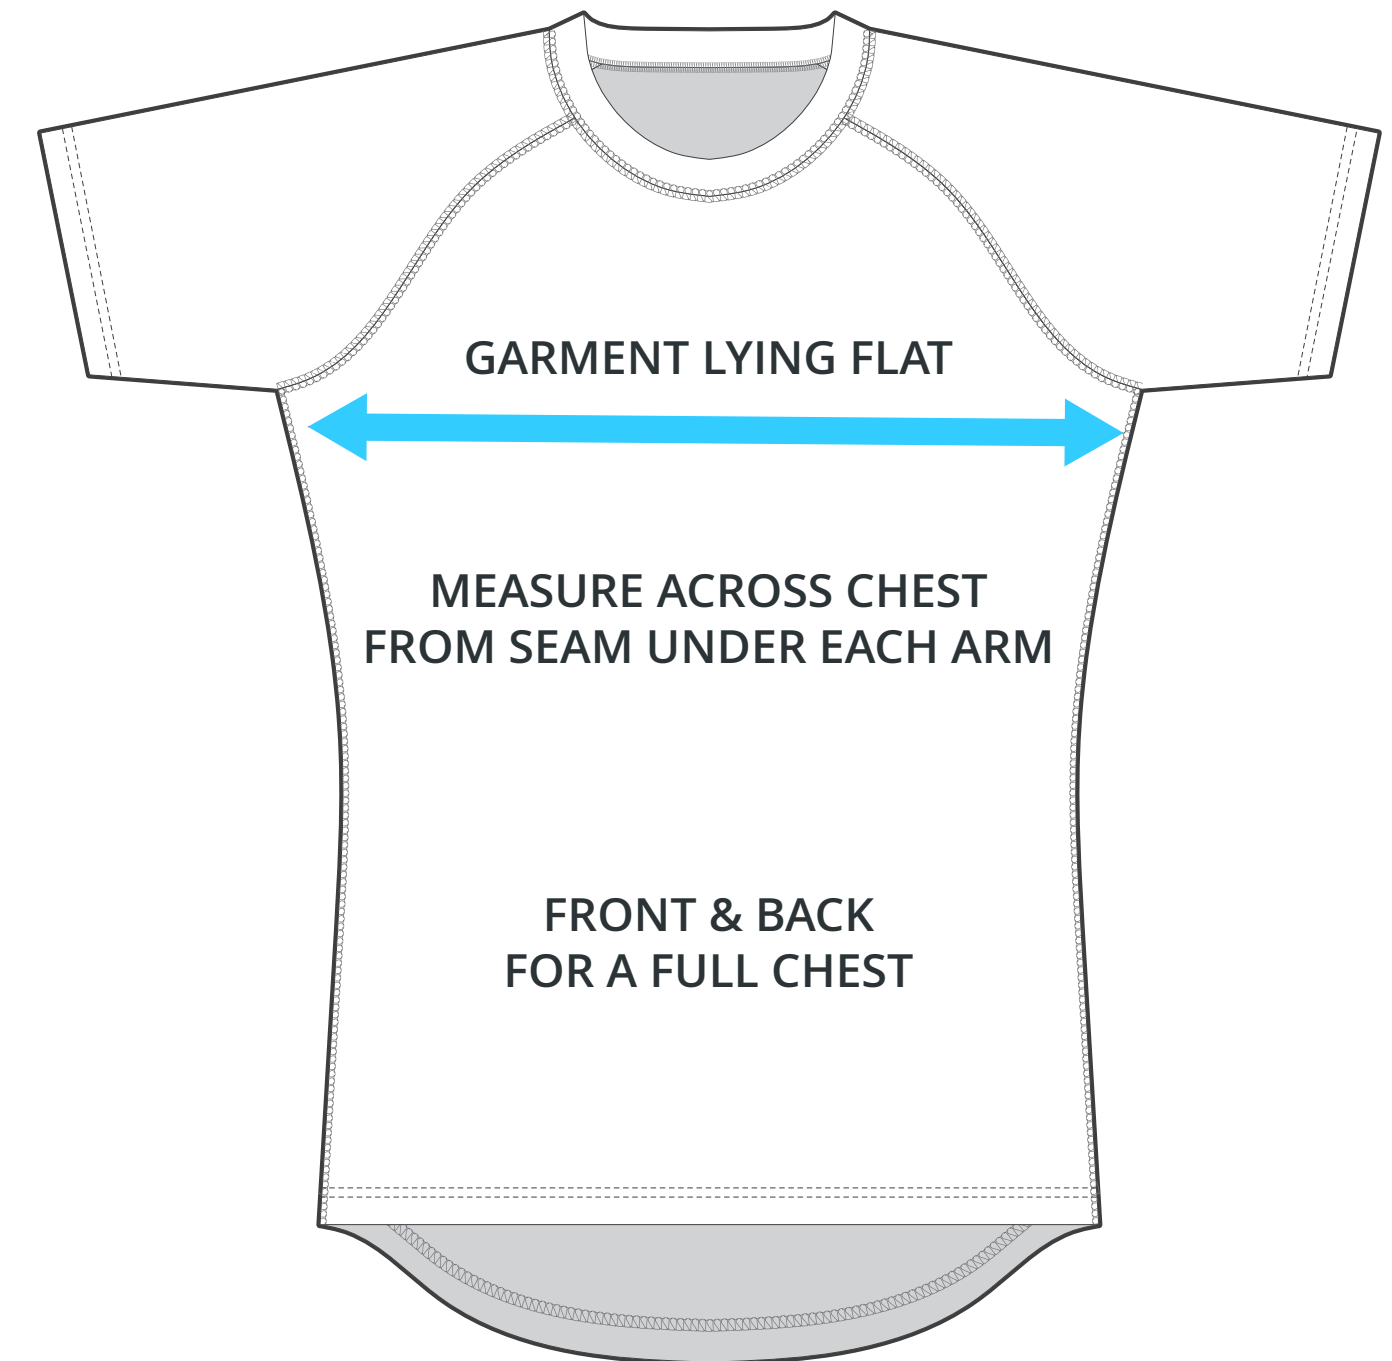

SIZING CHART

FREESTYLE COMPRESSION SHORT SLEEVE - EXT. TAIL

Part #: WR-JS-150

ADULT SIZING

SIZING CHART(inches)	XS	S	M	L	XL	2XL	3XL	4XL	5XL
1/2 Chest	15.75	16.93	18.11	19.29	20.87	21.26	23.23	24.41	25.59
Back length (From CB)	25.79	26.57	27.36	28.15	29.33	30.12	30.51	31.30	32.09

SIZING CHART(cm)	XS	S	M	L	XL	2XL	3XL	4XL	5XL
1/2 Chest	40.00	43.00	46.00	49.00	53.00	54.00	59.00	62.00	65.00
Back length (From CB)	65.50	67.50	69.50	71.50	74.50	76.50	77.50	79.50	81.50

YOUTH SIZING

SIZING CHART(inches)	YXS	YS	YM	YL	YXL
1/2 Chest	10.63	11.42	12.99	14.17	14.96
Back length (From CB)	20.67	21.46	23.03	23.82	24.61

SIZING CHART(cm)	YXS	YS	YM	YL	YXL
1/2 Chest	27.00	29.00	33.00	36.00	38.00
Back length (From CB)	52.50	54.50	58.50	60.50	62.50

HALF CHEST FULL CHEST

To find your size, compare measurements with a similar garment that fits you well.