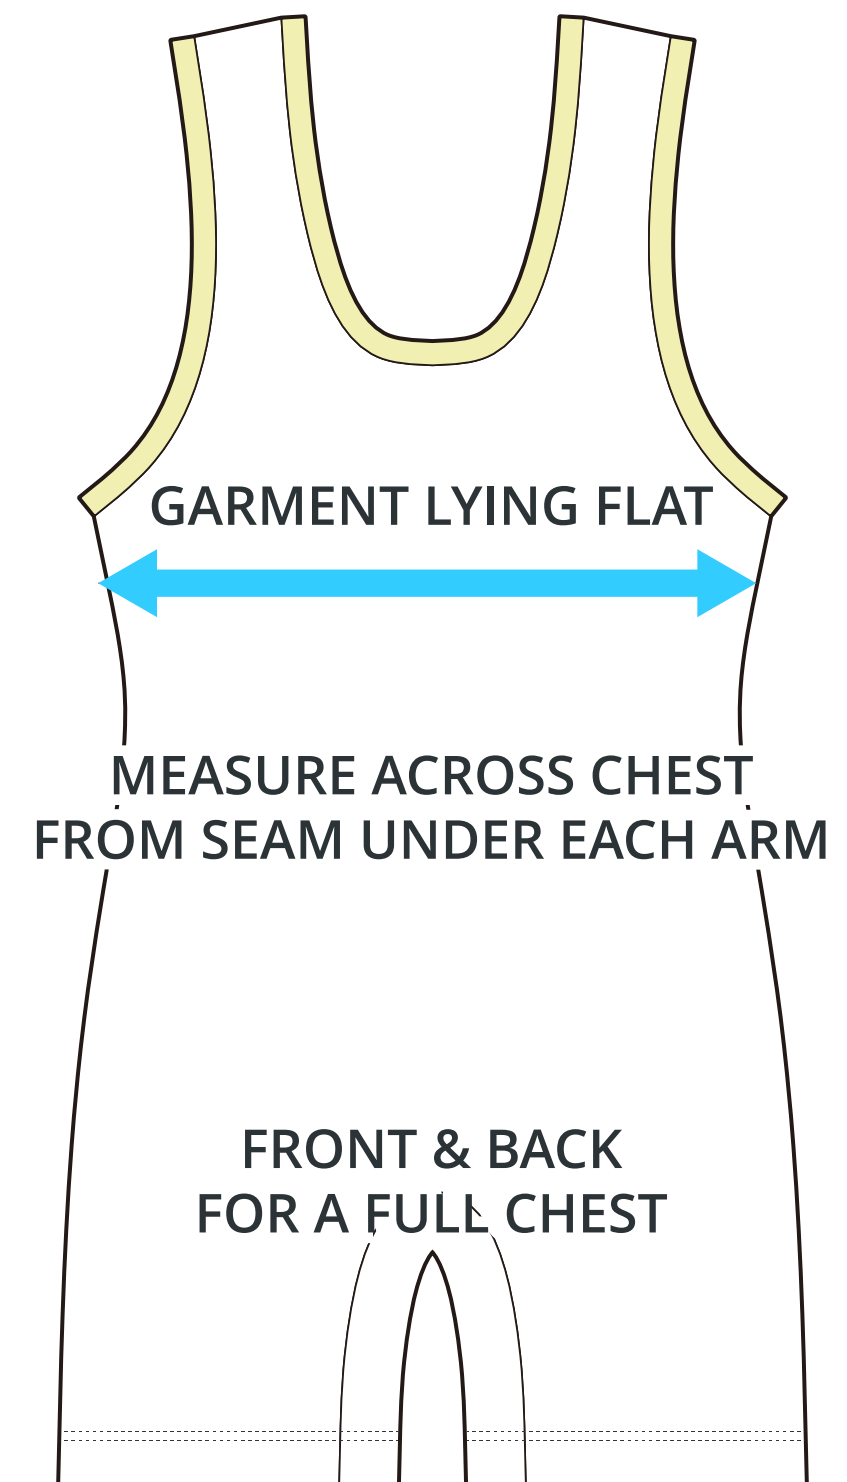

SIZING CHART

QUANTUM SINGLET NO SILICONE LEG BAND

Part #: WR-JS-106

ADULT SIZING

SIZING CHART(inches)	S	M	L	XL	2XL
1/2 Chest	13.39	14.17	14.96	15.75	16.54
Front length (HSP)	29.53	30.31	31.10	31.89	32.68

SIZING CHART(cm)	S	M	L	XL	2XL
1/2 Chest	34.00	36.00	38.00	40.00	42.00
Front length (HSP)	75.00	77.00	79.00	81.00	83.00

GIRLS SIZING

SIZING CHART(inches)	GS	GM	GL	GXL
1/2 Chest	10.63	11.42	12.20	12.60
Front length (HSP)	25.20	25.98	26.77	27.56

SIZING CHART(cm)	GS	GM	GL	GXL
1/2 Chest	27.00	29.00	31.00	32.00
Front length (HSP)	64.00	66.00	68.00	70.00

HALF CHEST FULL CHEST

To find your size, compare measurements with a similar garment that fits you well.