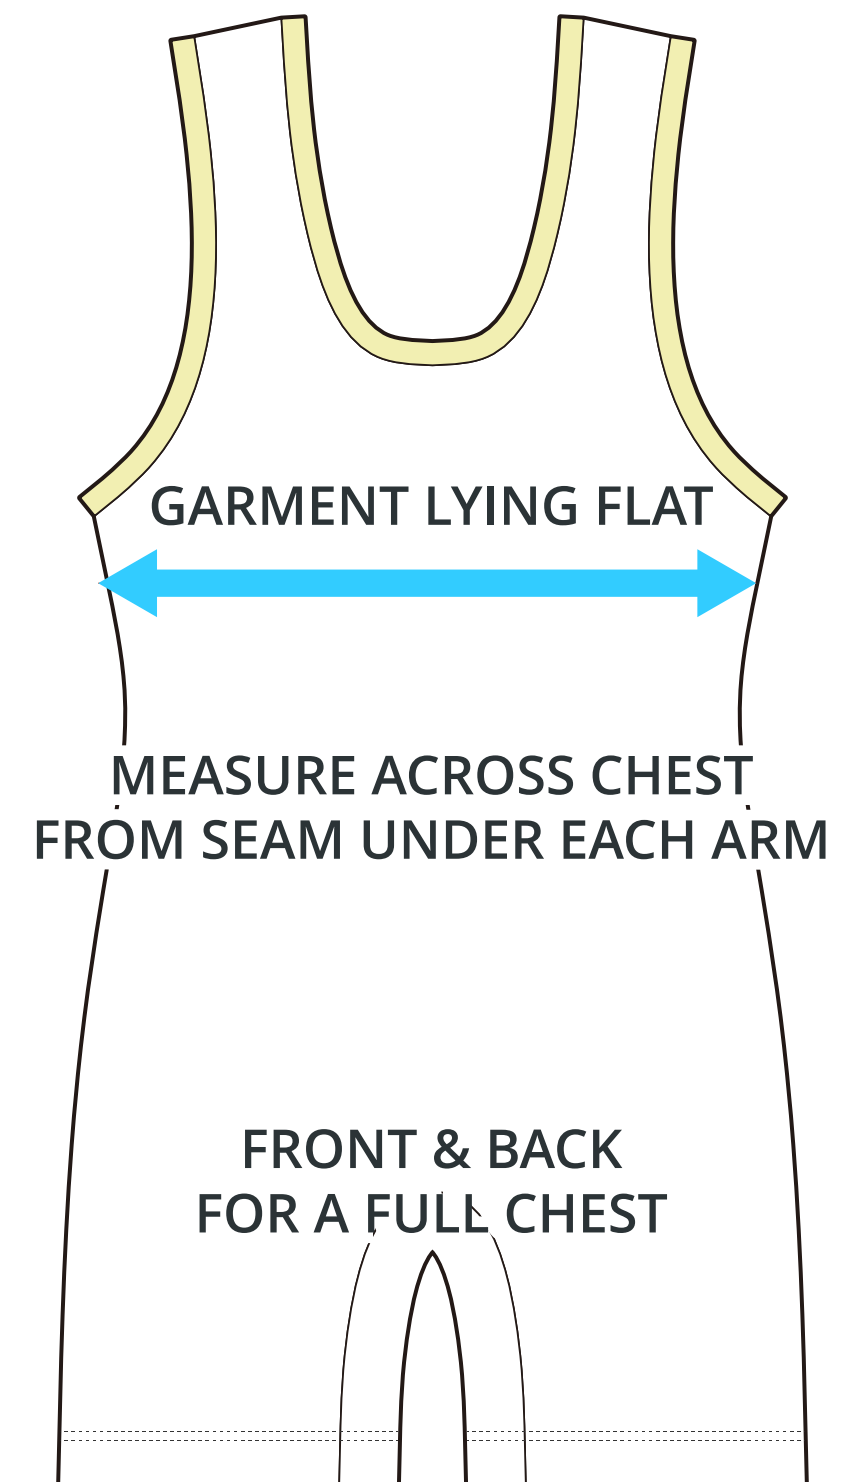

# SIZING CHART

### ADULT SIZING

SIZING CHART(inches)	S	M	L	XL	2XL	3XL
1/2 Chest	13.39	14.57	15.75	16.93	18.11	19.29
Back length (HSP)	19.69	19.88	20.87	21.85	22.83	23.82

SIZING CHART(cm)	S	M	L	XL	2XL	3XL
1/2 Chest	34.00	37.00	40.00	43.00	46.00	49.00
Back length (HSP)	50.00	50.50	53.00	55.50	58.00	60.50

### YOUTH SIZING

SIZING CHART(inches)	YXS	YS	YM	YL	YXL
1/2 Chest	10.63	11.42	12.20	12.60	12.99
Back length (HSP)	14.76	15.75	17.32	18.31	18.90

SIZING CHART(cm)	YXS	YS	YM	YL	YXL
1/2 Chest	27.00	29.00	31.00	32.00	33.00
Back length (HSP)	37.50	40.00	44.00	46.50	48.00

## HALF CHEST FULL CHEST

To find your size, compare measurements with a similar garment that fits you well.