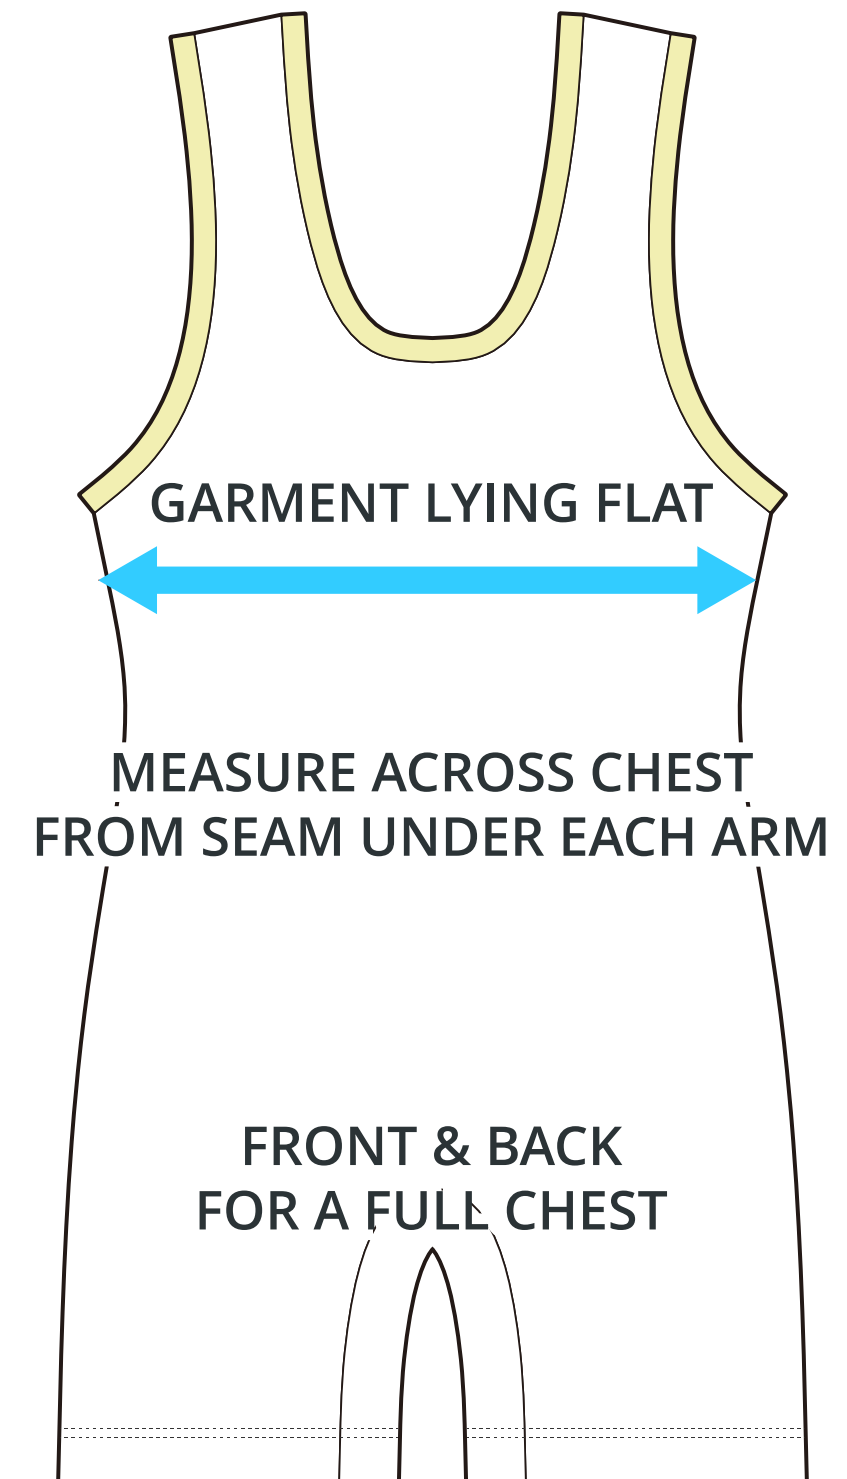

SIZING CHART

QUANTUM SINGLET WITH SILICONE LEG BAND

Part #: WR-JS-102

ADULT SIZING

SIZING CHART(inches)	S	M	L	XL	2XL
1/2 Chest	13.39	14.17	14.96	15.75	16.54
Front length (HSP)	29.53	30.31	31.10	31.89	32.68

SIZING CHART(cm)	S	M	L	XL	2XL
1/2 Chest	34.00	36.00	38.00	40.00	42.00
Front length (HSP)	75.00	77.00	79.00	81.00	83.00

GIRLS SIZING

SIZING CHART(inches)	GS	GM	GL	GXL
1/2 Chest	10.63	11.42	12.20	12.60
Front length (HSP)	25.20	25.98	26.77	27.56

SIZING CHART(cm)	GS	GM	GL	GXL
1/2 Chest	27.00	29.00	31.00	32.00
Front length (HSP)	64.00	66.00	68.00	70.00

HALF CHEST FULL CHEST

To find your size, compare measurements with a similar garment that fits you well.