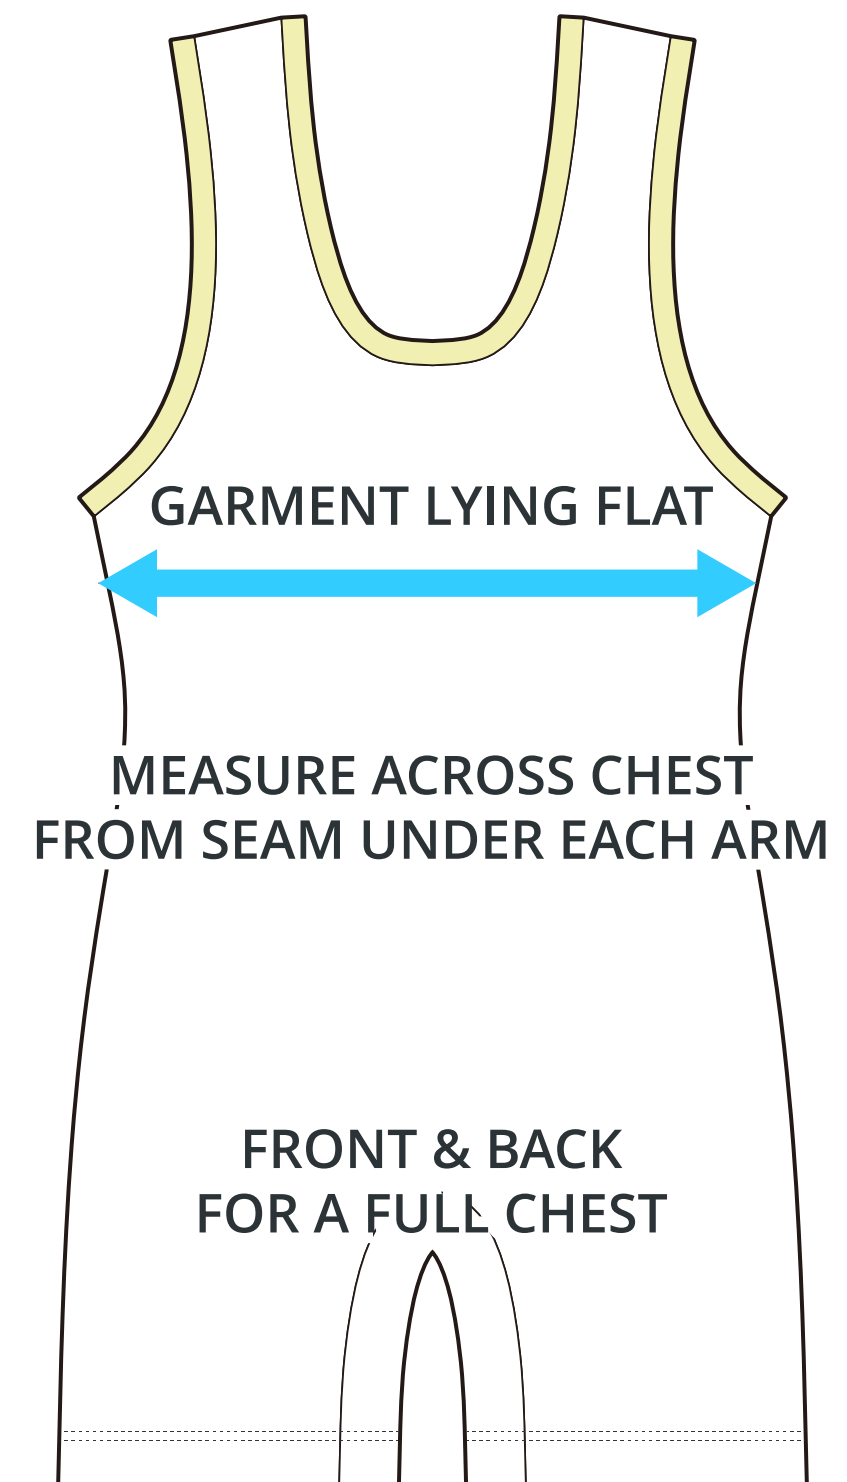

SIZING CHART

QUANTUM SINGLET WITH SILICONE LEG BAND

Part #: WR-JS-101

ADULT SIZING

SIZING CHART(inches)	S	M	L	XL	2XL	3XL
1/2 Chest	13.39	14.57	15.75	16.93	18.11	19.29
Back length (HSP)	19.69	19.88	20.87	21.85	22.83	23.82

SIZING CHART(cm)	S	M	L	XL	2XL	3XL
1/2 Chest	34.00	37.00	40.00	43.00	46.00	49.00
Back length (HSP)	50.00	50.50	53.00	55.50	58.00	60.50

YOUTH SIZING

SIZING CHART(inches)	YXS	YS	YM	YL	YXL
1/2 Chest	10.63	11.42	12.20	12.60	12.99
Back length (HSP)	14.76	15.75	17.32	18.31	18.90

SIZING CHART(cm)	YXS	YS	YM	YL	YXL
1/2 Chest	27.00	29.00	31.00	32.00	33.00
Back length (HSP)	37.50	40.00	44.00	46.50	48.00

HALF CHEST FULL CHEST

To find your size, compare measurements with a similar garment that fits you well.