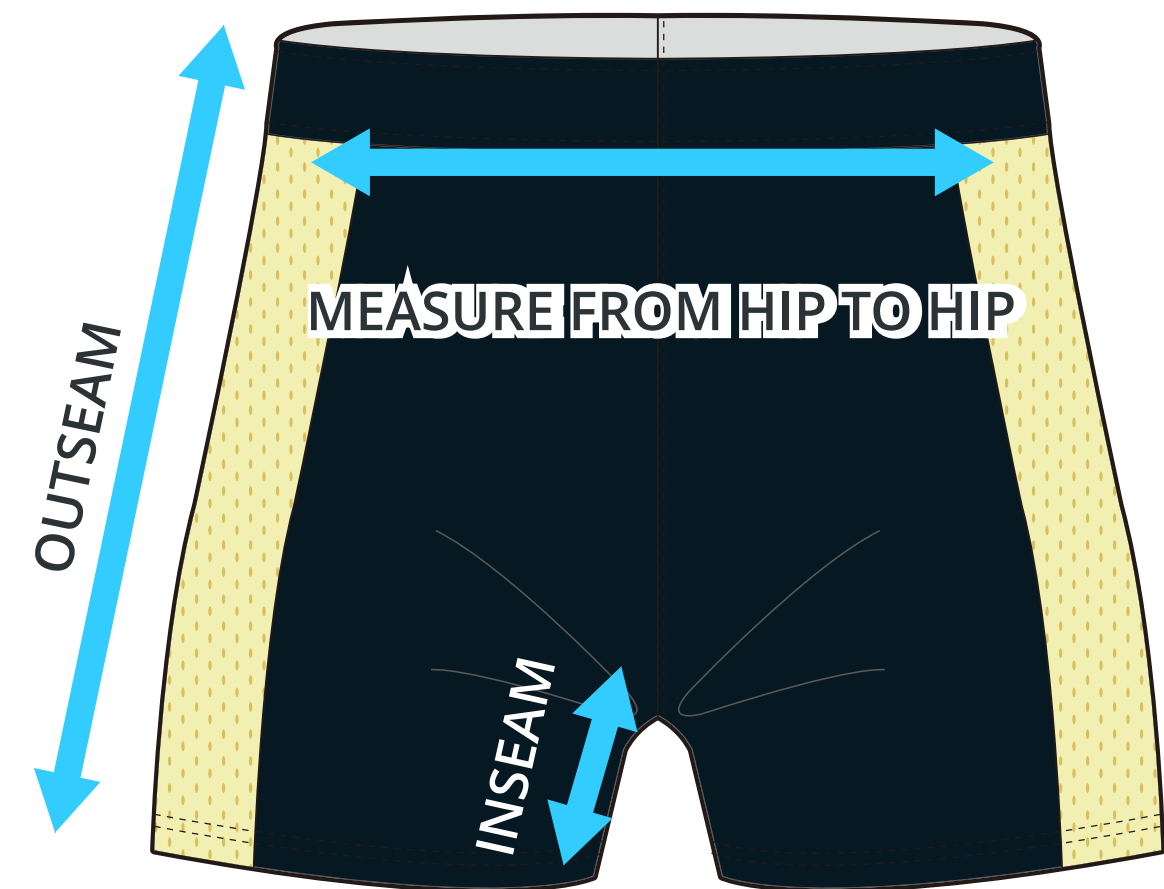

SIZING CHART

DIG HYBRID COMPRESSION SHORTS

Part #: VB-SS-131

ADULT SIZING

SIZING CHART(inches)	XS	S	M	L	XL	2XL	3XL
1/2 Hip	14.76	15.75	16.93	18.11	19.29	20.47	21.65
Outseam	9.06	9.45	9.84	10.24	10.63	11.02	11.42
Inseam	2.36	2.36	2.36	2.36	2.95	2.95	2.95

SIZING CHART(cm)	XS	S	M	L	XL	2XL	3XL
1/2 Hip	37.50	40.00	43.00	46.00	49.00	52.00	55.00
Outseam	23.00	24.00	25.00	26.00	27.00	28.00	29.00
Inseam	6.00	6.00	6.00	6.00	7.50	7.50	7.50

GIRLS SIZING

SIZING CHART(inches)	GS	GM	GL
1/2 Hip	11.81	12.80	13.78
Outseam	7.87	8.27	8.66
Inseam	1.57	1.97	1.97

SIZING CHART(cm)	GS	GM	GL
1/2 Hip	30.00	32.50	35.00
Outseam	20.00	21.00	22.00
Inseam	4.00	5.00	5.00

HALF HIP INSEAM/OUTSEAM

GARMENT LYING FLAT

To find your size, compare measurements with a similar garment that fits you well.