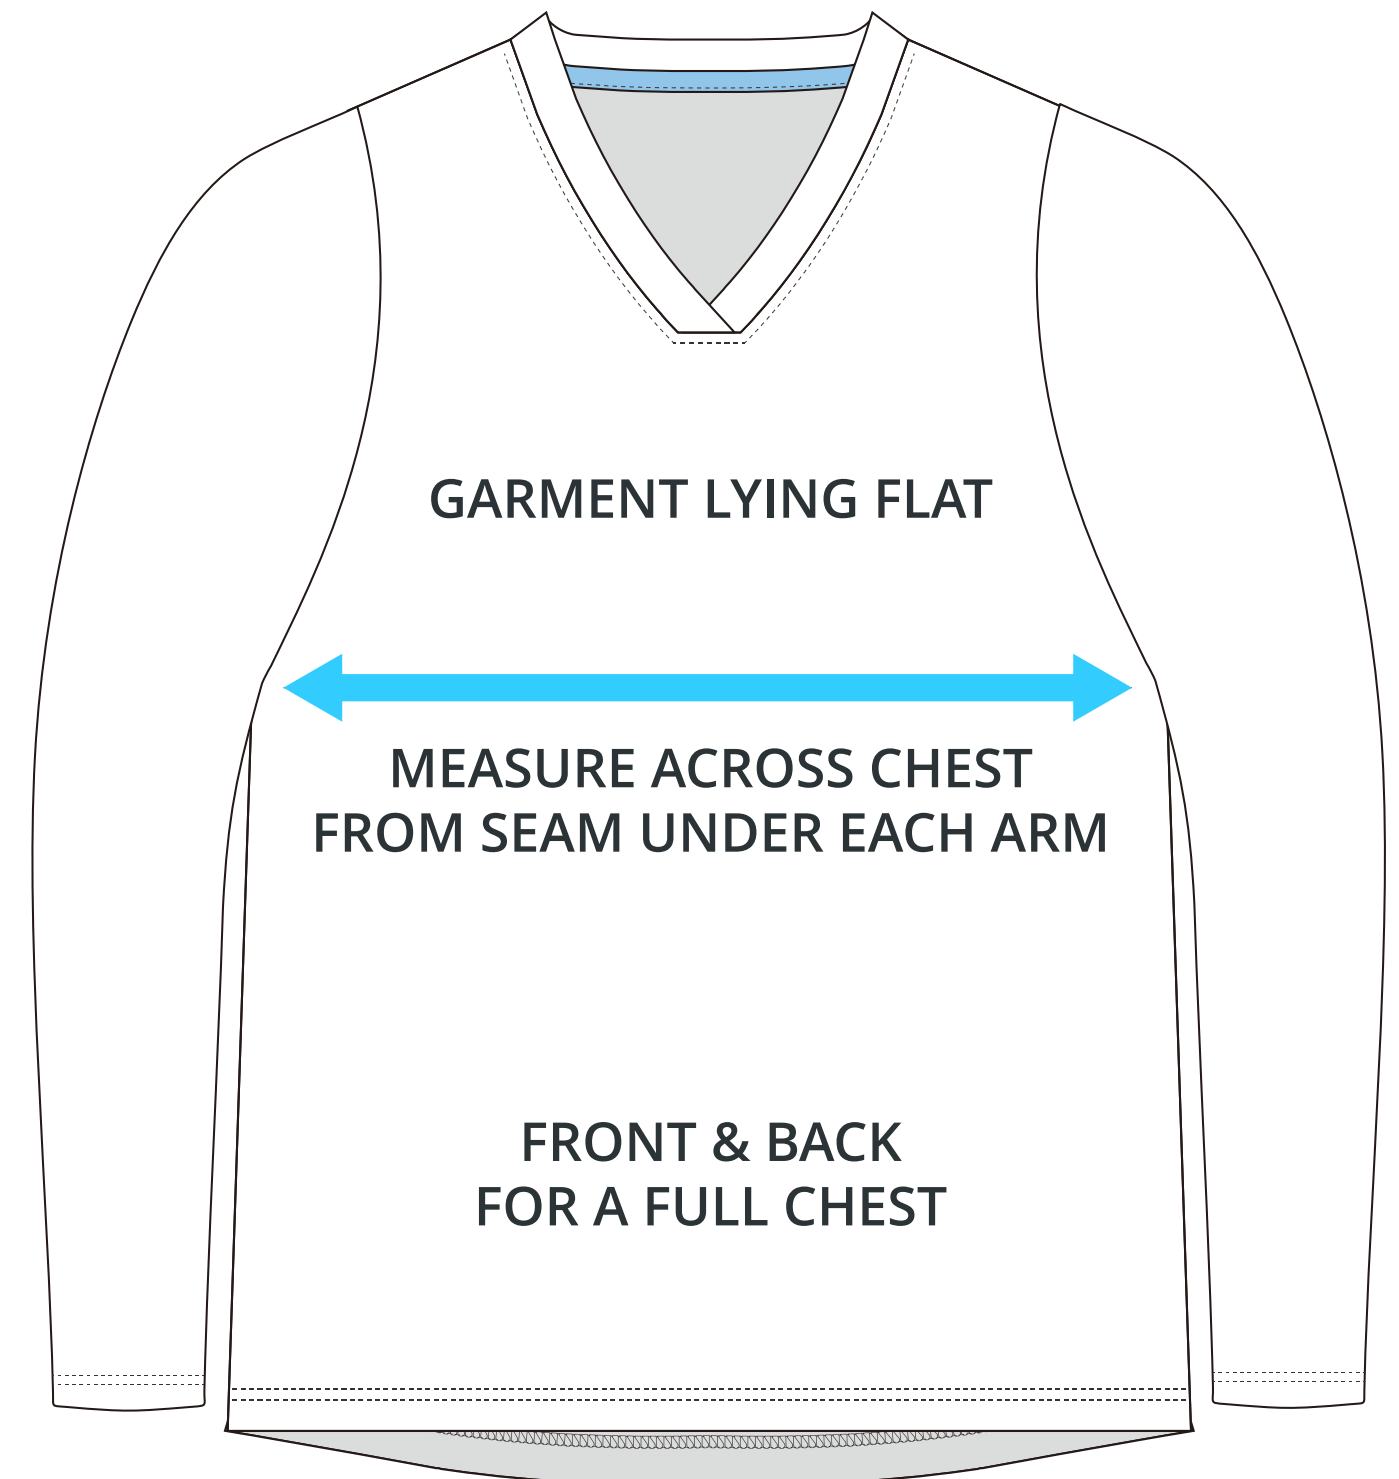

SIZING CHART

APPROACH STRETCH JERSEY - LONG SLEEVE

Part #: VB-JS-155

ADULT SIZING

SIZING CHART(inches)	XS	S	M	L	XL	2XL	3XL
1/2 Chest	16.54	17.72	18.90	20.08	21.26	22.44	23.62
Front length (HSP)	25.59	26.38	27.17	27.95	28.74	29.53	30.31
Back length (From CB)	26.57	27.36	28.15	28.94	29.72	30.51	31.30

SIZING CHART(cm)	XS	S	M	L	XL	2XL	3XL
1/2 Chest	42.00	45.00	48.00	51.00	54.00	57.00	60.00
Front length (HSP)	65.00	67.00	69.00	71.00	73.00	75.00	77.00
Back length (From CB)	67.50	69.50	71.50	73.50	75.50	77.50	79.50

GIRLS SIZING

SIZING CHART(inches)	GS	GM	GL
1/2 Chest	14.17	14.96	15.75
Front length (HSP)	20.87	22.44	24.02
Back length (From CB)	21.85	23.43	25.00

SIZING CHART(cm)	GS	GM	GL
1/2 Chest	36.00	38.00	40.00
Front length (HSP)	53.00	57.00	61.00
Back length (From CB)	55.50	59.50	63.50

HALF CHEST FULL CHEST

To find your size, compare measurements with a similar garment that fits you well.