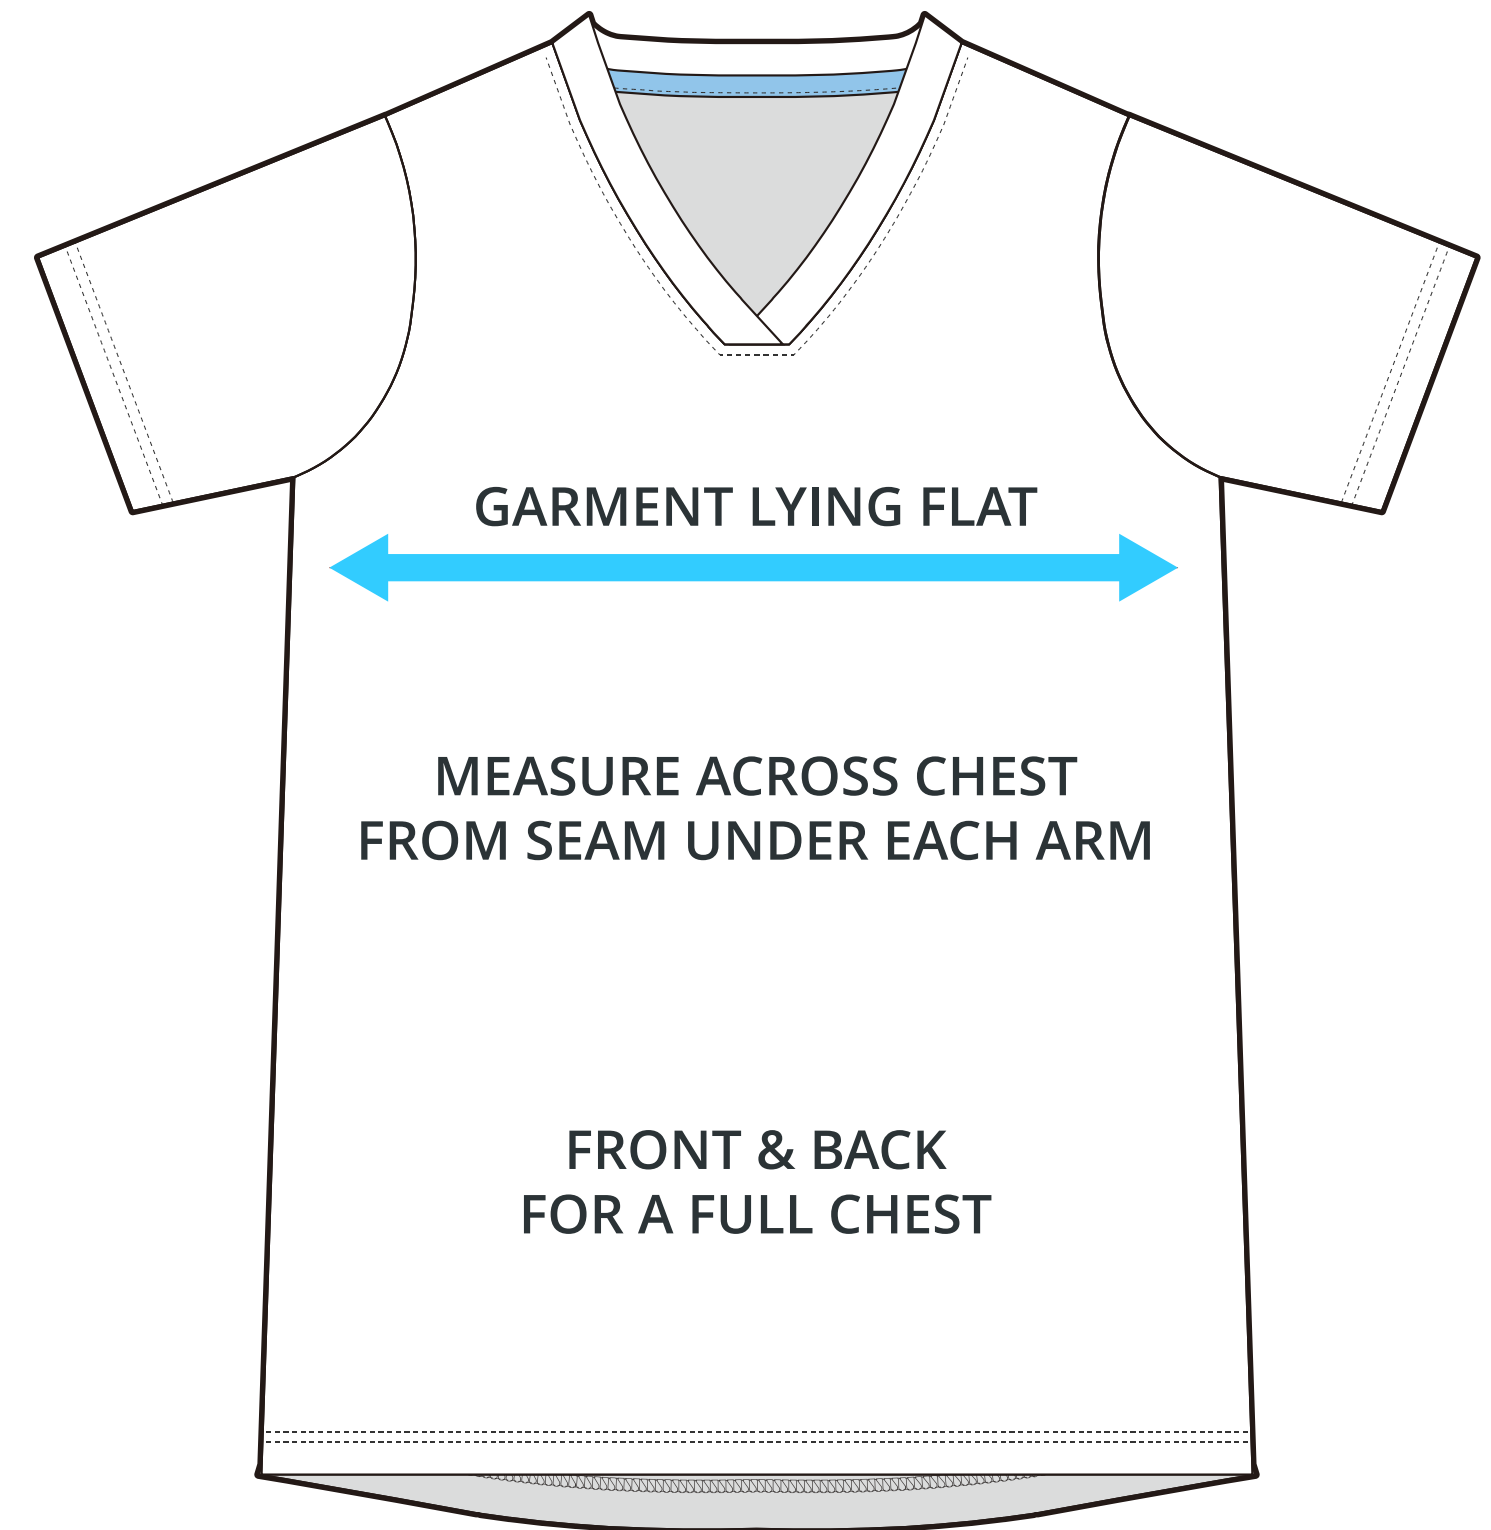

SIZING CHART

APPROACH STRETCH JERSEY - SHORT SLEEVE

Part #: VB-JS-154

ADULT SIZING

SIZING CHART(inches)	XS	S	M	L	XL	2XL	3XL
1/2 Chest	16.54	17.72	18.90	20.08	21.26	22.44	23.62
Front length (HSP)	25.59	26.38	27.17	27.95	28.74	29.53	30.31
Back length (From CB)	26.57	27.36	28.15	28.94	29.72	30.51	31.30

SIZING CHART(cm)	XS	S	M	L	XL	2XL	3XL
1/2 Chest	42.00	45.00	48.00	51.00	54.00	57.00	60.00
Front length (HSP)	65.00	67.00	69.00	71.00	73.00	75.00	77.00
Back length (From CB)	67.50	69.50	71.50	73.50	75.50	77.50	79.50

GIRLS SIZING

SIZING CHART(inches)	GS	GM	GL
1/2 Chest	14.17	14.96	15.75
Front length (HSP)	20.87	22.44	24.02
Back length (From CB)	21.85	23.43	25.00

SIZING CHART(cm)	GS	GM	GL
1/2 Chest	36.00	38.00	40.00
Front length (HSP)	53.00	57.00	61.00
Back length (From CB)	55.50	59.50	63.50

HALF CHEST FULL CHEST

To find your size, compare measurements with a similar garment that fits you well.