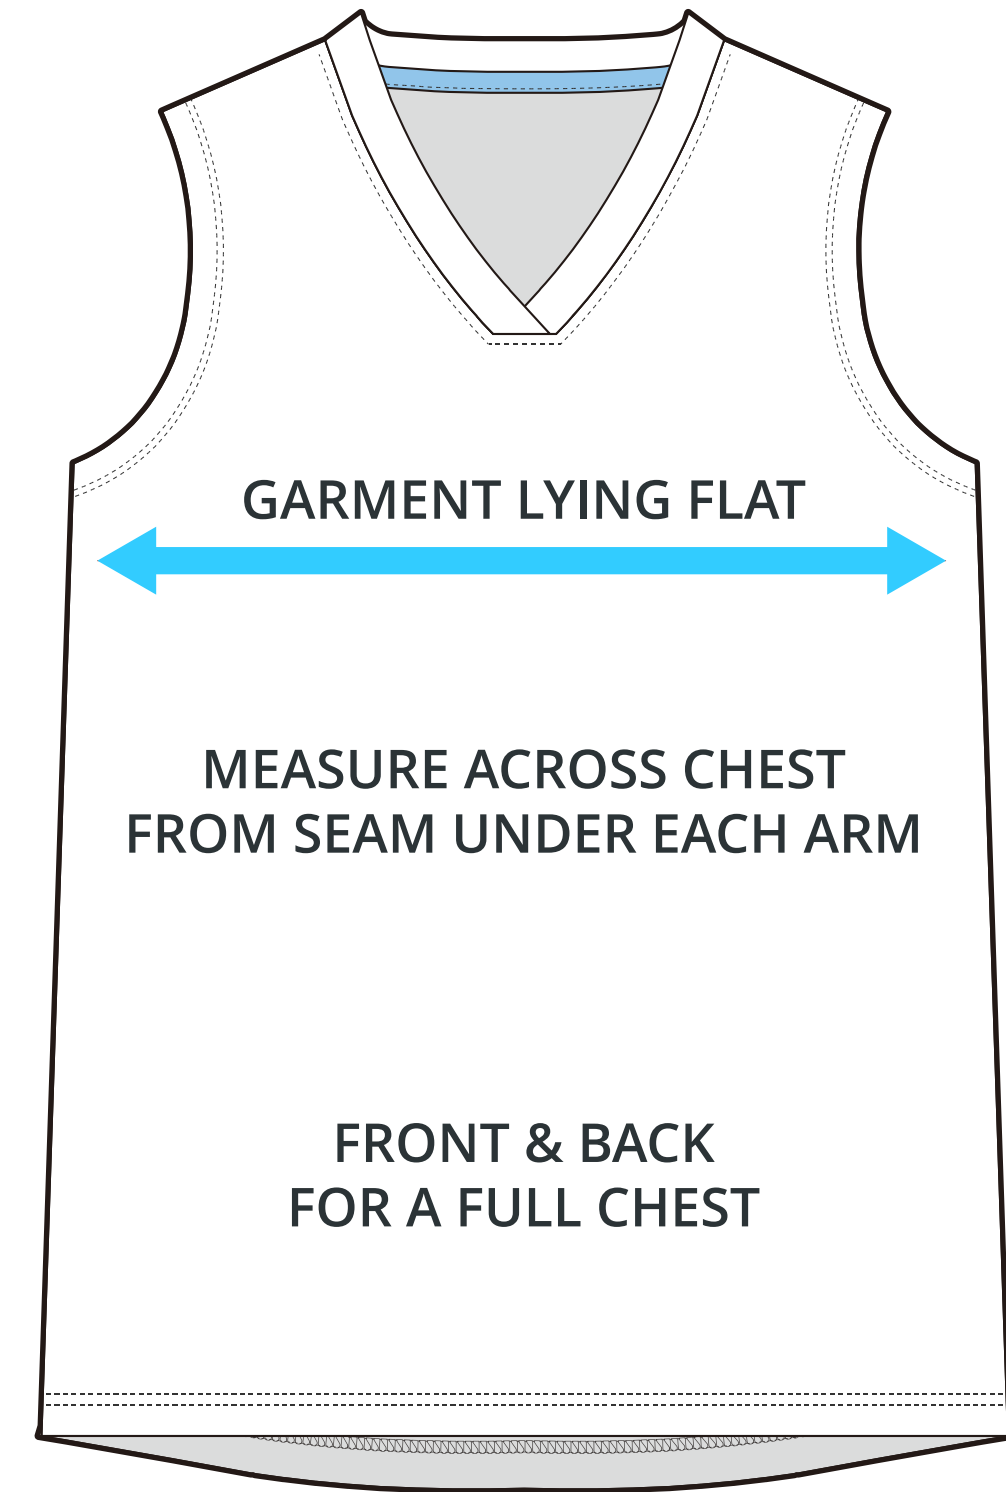

SIZING CHART

APPROACH STRETCH JERSEY - SLEEVELESS

Part #: VB-JS-151

ADULT SIZING

SIZING CHART(inches)	XS	S	M	L	XL	2XL	3XL
1/2 Chest	16.54	17.72	18.90	20.08	21.26	22.44	23.62
Front length (HSP)	25.59	26.38	27.17	27.95	28.74	29.53	30.31
Back length (From CB)	26.57	27.36	28.15	28.94	29.72	30.51	31.30

SIZING CHART(cm)	XS	S	M	L	XL	2XL	3XL
1/2 Chest	42.00	45.00	48.00	51.00	54.00	57.00	60.00
Front length (HSP)	65.00	67.00	69.00	71.00	73.00	75.00	77.00
Back length (From CB)	67.50	69.50	71.50	73.50	75.50	77.50	79.50

GIRLS SIZING

SIZING CHART(inches)	GS	GM	GL
1/2 Chest	14.17	14.96	15.75
Front length (HSP)	20.87	22.44	24.02
Back length (From CB)	21.85	23.43	25.00

SIZING CHART(cm)	GS	GM	GL
1/2 Chest	36.00	38.00	40.00
Front length (HSP)	53.00	57.00	61.00
Back length (From CB)	55.50	59.50	63.50

HALF CHEST FULL CHEST

To find your size, compare measurements with a similar garment that fits you well.