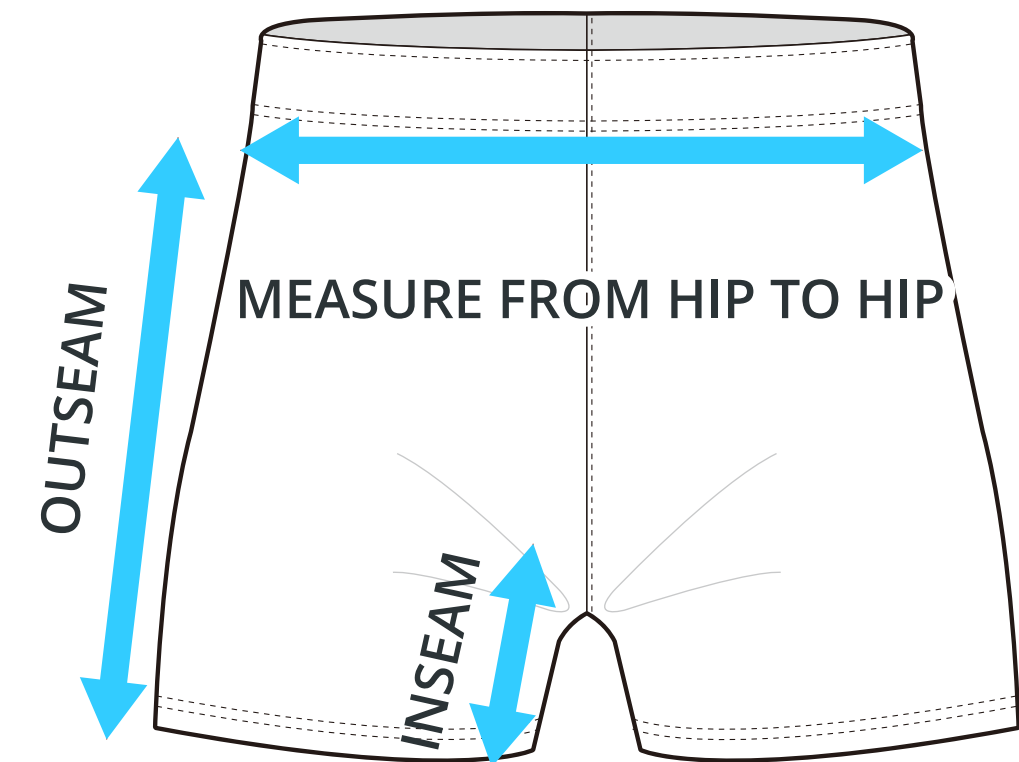

# SIZING CHART

### ADULT SIZING

SIZING CHART(inches)	XS	S	M	L	XL	2XL
1/2 Hip	13.58	14.57	16.14	17.72	18.50	20.47
Inseam	3.15	3.15	3.15	3.15	3.15	3.15
Outseam	11.02	11.42	11.81	12.20	12.60	12.99

SIZING CHART(cm)	XS	S	M	L	XL	2XL
1/2 Hip	34.50	37.00	41.00	45.00	47.00	52.00
Inseam	8.00	8.00	8.00	8.00	8.00	8.00
Outseam	28.00	29.00	30.00	31.00	32.00	33.00

## HALF HIP INSEAM/OUTSEAM

GARMENT LYING FLAT

To find your size, compare measurements with a similar garment that fits you well.