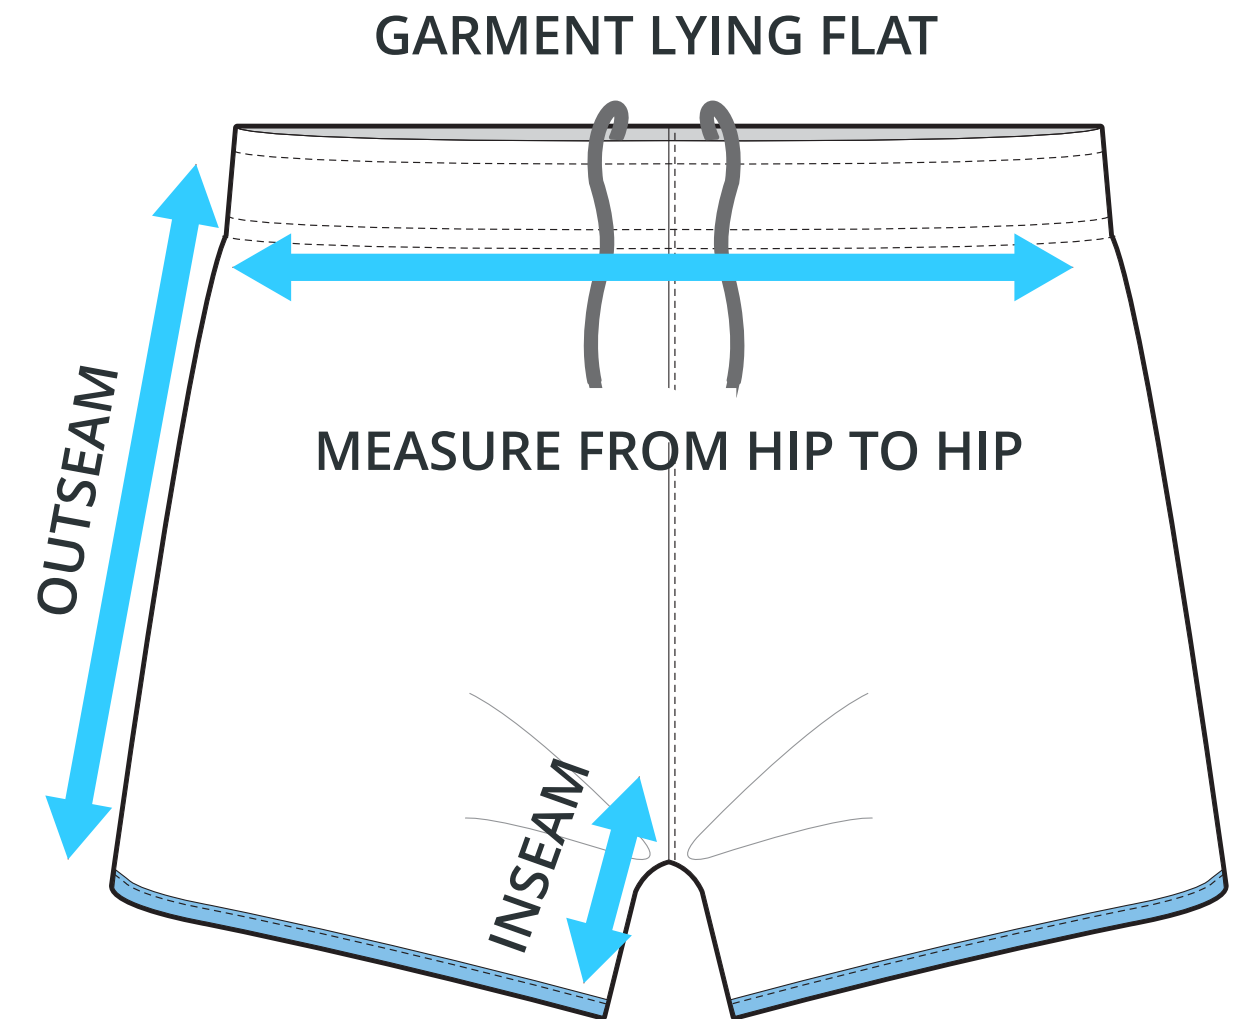

SIZING CHART

SWIFT SHORTS

Part #: TF-SS-106

ADULT SIZING

SIZING CHART(inches)	XS	S	M	L	XL	2XL	3XL	4XL	5XL
1/2 Hip	18.50	19.29	20.08	20.87	21.65	22.44	23.23	24.02	24.80
Inseam	2.76	2.76	2.76	2.76	3.35	3.35	3.35	3.35	3.35
Outseam	9.45	9.84	10.24	10.63	11.02	11.42	11.81	12.20	12.60

SIZING CHART(cm)	XS	S	M	L	XL	2XL	3XL	4XL	5XL
1/2 Hip	47.00	49.00	51.00	53.00	55.00	57.00	59.00	61.00	63.00
Inseam	7.00	7.00	7.00	7.00	8.50	8.50	8.50	8.50	8.50
Outseam	24.00	25.00	26.00	27.00	28.00	29.00	30.00	31.00	32.00

GIRLS SIZING

SIZING CHART(inches)	GM	GL
1/2 Hip	16.93	17.72
Inseam	2.76	2.76
Outseam	8.66	9.06

SIZING CHART(cm)	GM	GL
1/2 Hip	43.00	45.00
Inseam	7.00	7.00
Outseam	22.00	23.00

HALF HIP INSEAM/OUTSEAM

To find your size, compare measurements with a similar garment that fits you well.