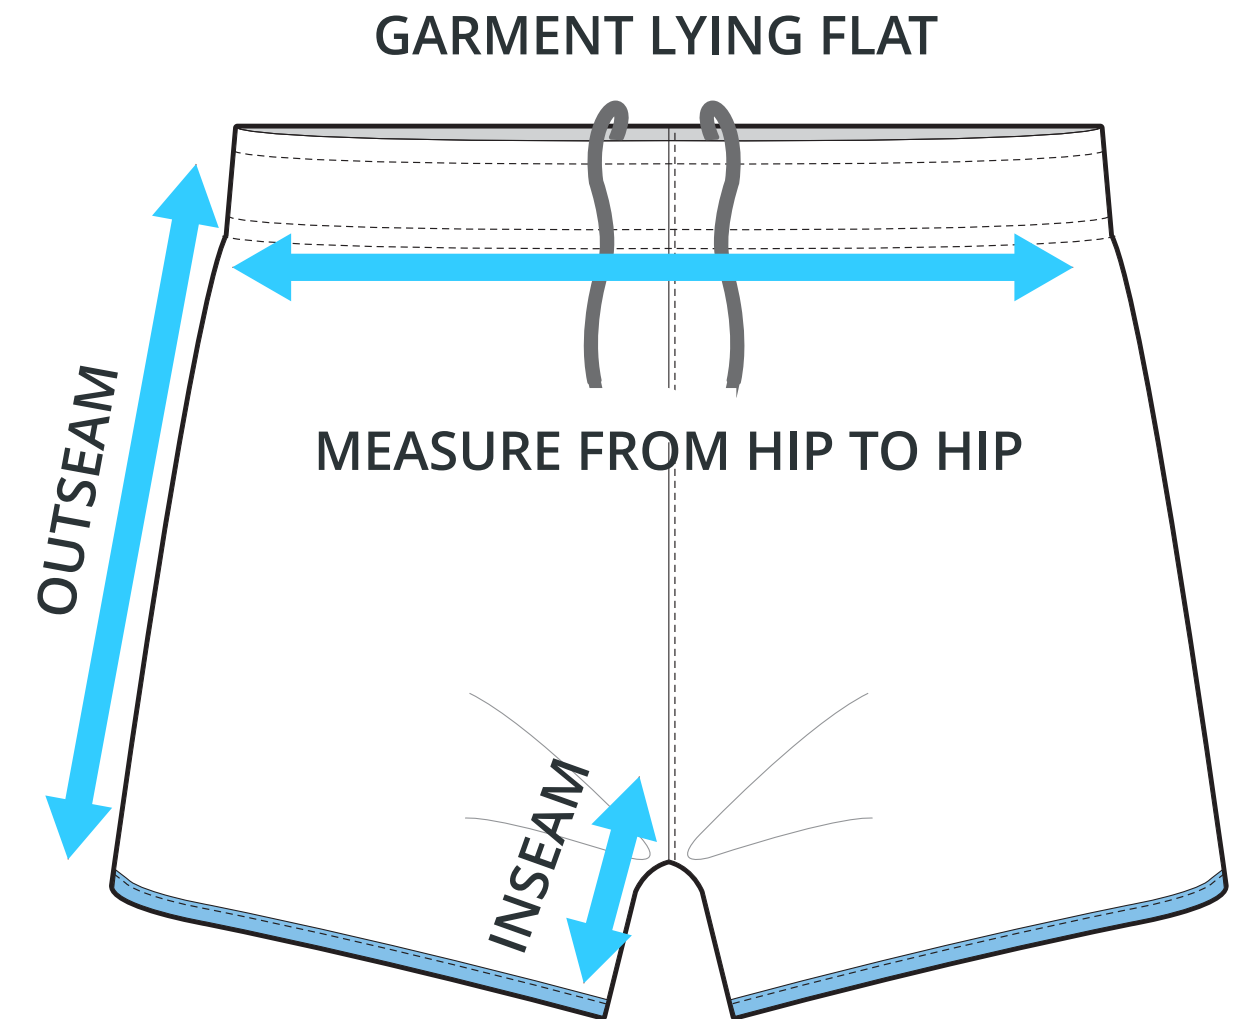

SIZING CHART

SWIFT SHORTS

Part #: TF-SS-105

ADULT SIZING

SIZING CHART(inches)	XS	S	M	L	XL	2XL	3XL
1/2 Hip	19.29	20.08	21.65	23.23	24.80	26.38	27.95
Inseam	3.74	3.74	3.74	3.74	3.74	3.74	3.74
Outseam	12.20	12.60	12.99	13.39	13.78	14.17	14.57

SIZING CHART(cm)	XS	S	M	L	XL	2XL	3XL
1/2 Hip	49.00	51.00	55.00	59.00	63.00	67.00	71.00
Inseam	9.50	9.50	9.50	9.50	9.50	9.50	9.50
Outseam	31.00	32.00	33.00	34.00	35.00	36.00	37.00

YOUTH SIZING

SIZING CHART(inches)	YS	YM	YL	YXL
1/2 Hip	16.14	16.93	17.72	18.50
Inseam	2.95	2.95	2.95	2.95
Outseam	8.27	9.06	9.84	10.63

SIZING CHART(cm)	YS	YM	YL	YXL
1/2 Hip	41.00	43.00	45.00	47.00
Inseam	7.50	7.50	7.50	7.50
Outseam	21.00	23.00	25.00	27.00

HALF HIP INSEAM/OUTSEAM

To find your size, compare measurements with a similar garment that fits you well.