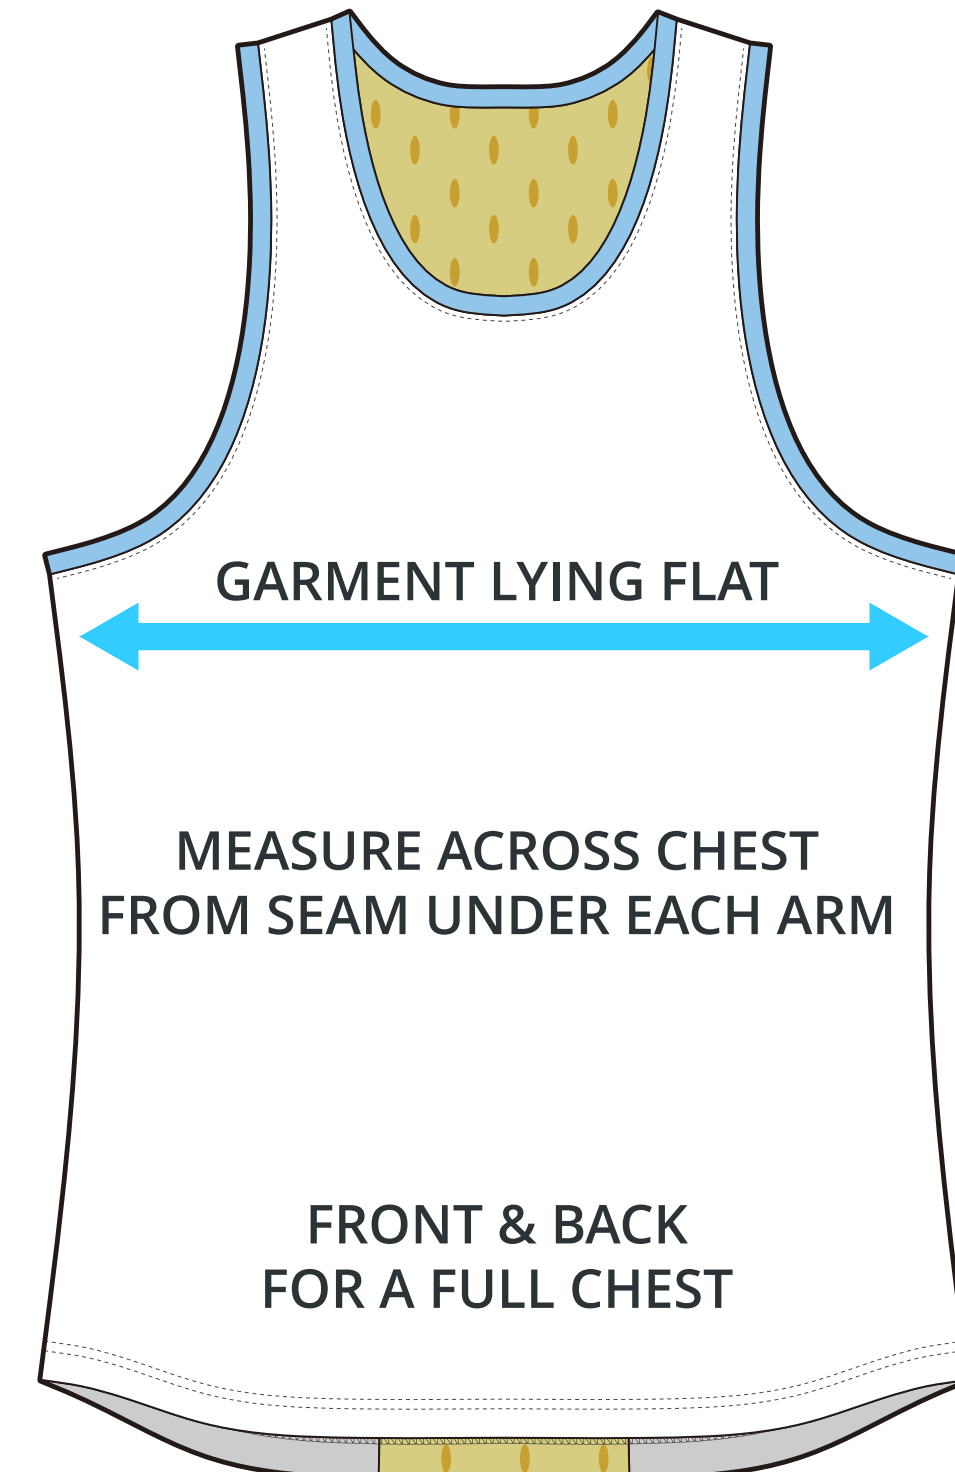

SIZING CHART

SPRINT SINGLET

Part #: TF-JS-106

ADULT SIZING

SIZING CHART(inches)	XS	S	M	L	XL	2XL	3XL
1/2 Chest	12.40	13.58	14.76	15.94	17.13	18.31	19.49
Front length (HSP)	24.80	25.59	26.38	27.17	27.95	28.74	29.53

SIZING CHART(cm)	XS	S	M	L	XL	2XL	3XL
1/2 Chest	31.50	34.50	37.50	40.50	43.50	46.50	49.50
Front length (HSP)	63.00	65.00	67.00	69.00	71.00	73.00	75.00

HALF CHEST FULL CHEST

To find your size, compare measurements with a similar garment that fits you well.