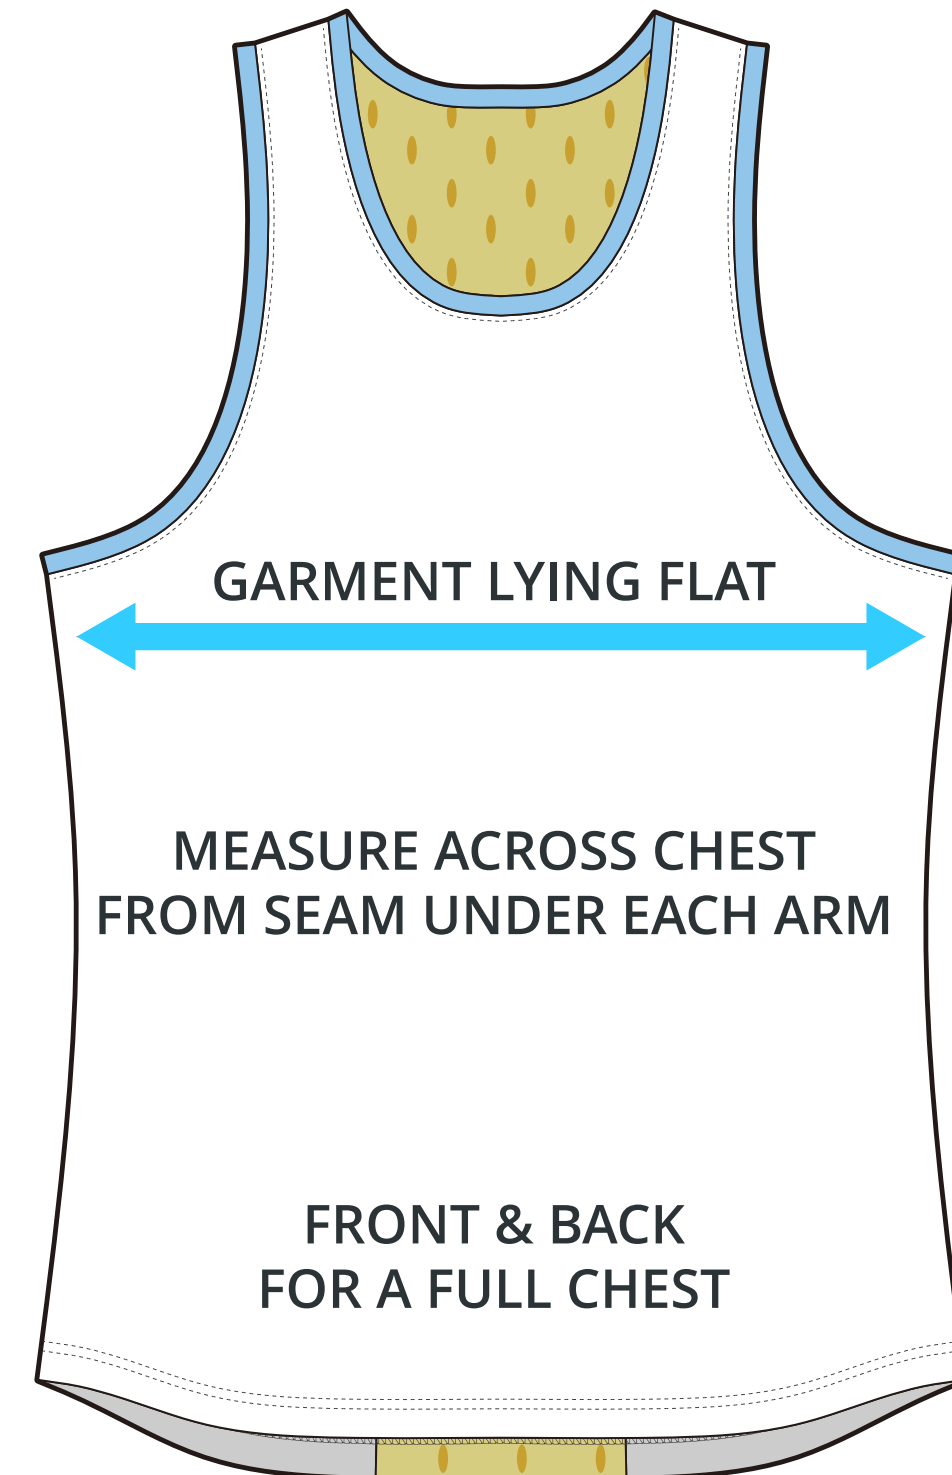

SIZING CHART

SPRINT SINGLET

Part #: TF-JS-105

ADULT SIZING

SIZING CHART(inches)	S	M	L	XL	2XL	3XL	4XL
1/2 Chest	16.93	18.11	19.69	20.87	22.05	23.23	24.41
Front length (HSP)	27.56	28.35	29.13	29.92	30.71	31.50	32.28

SIZING CHART(cm)	S	M	L	XL	2XL	3XL	4XL
1/2 Chest	43.00	46.00	50.00	53.00	56.00	59.00	62.00
Front length (HSP)	70.00	72.00	74.00	76.00	78.00	80.00	82.00

YOUTH SIZING

SIZING CHART(inches)	YXS	YS	YM	YL	YXL
1/2 Chest	12.99	13.78	14.57	15.35	16.14
Front length (HSP)	20.87	21.65	22.44	23.62	24.80

SIZING CHART(cm)	YXS	YS	YM	YL	YXL
1/2 Chest	33.00	35.00	37.00	39.00	41.00
Front length (HSP)	53.00	55.00	57.00	60.00	63.00

HALF CHEST FULL CHEST

To find your size, compare measurements with a similar garment that fits you well.