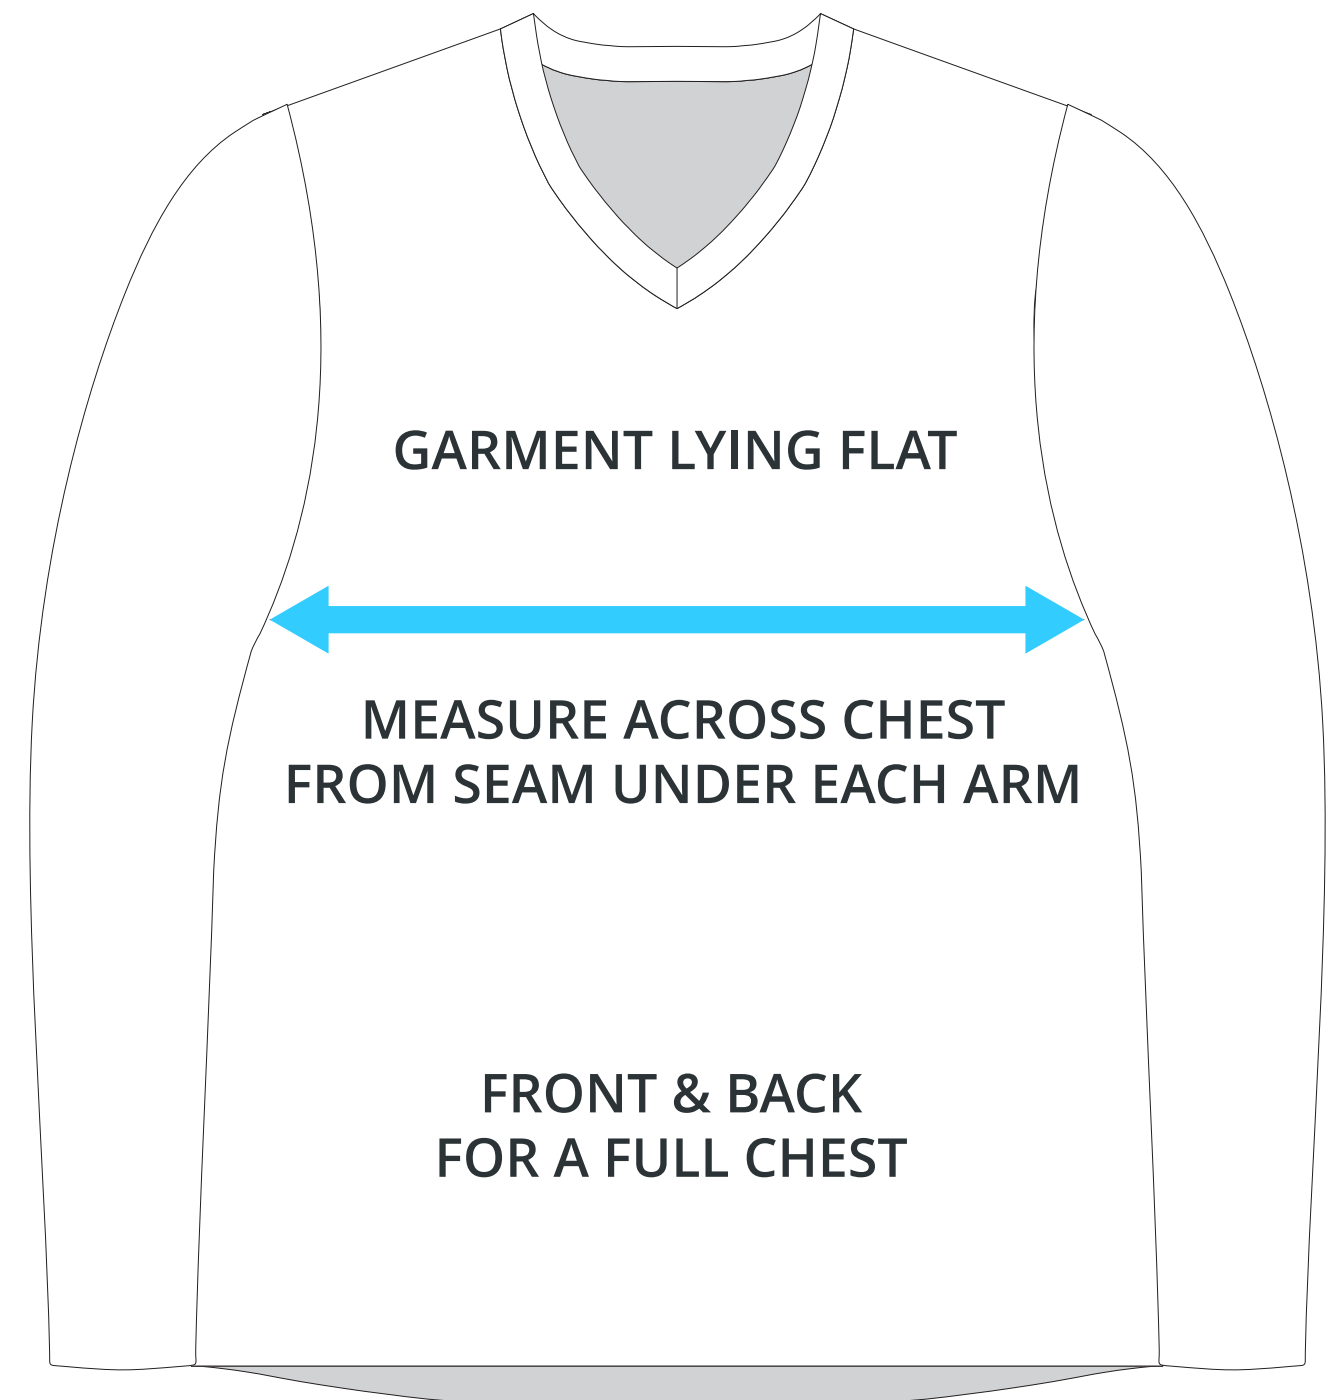

SIZING CHART

CLEAN SHEET PADDED GOALIE JERSEY

Part #: SO-JS-120

ADULT SIZING

SIZING CHART(inches)	S	M	L	XL	2XL	3XL	4XL	5XL
1/2 Chest	20.47	21.65	22.83	24.02	25.20	26.38	27.56	28.74
Front length (From CB)	28.35	29.13	29.92	30.71	31.50	32.28	33.07	33.86
Back length (From CB)	29.33	30.12	30.91	31.69	32.48	33.27	34.06	34.84

SIZING CHART(cm)	S	M	L	XL	2XL	3XL	4XL	5XL
1/2 Chest	52.00	55.00	58.00	61.00	64.00	67.00	70.00	73.00
Front length (From CB)	72.00	74.00	76.00	78.00	80.00	82.00	84.00	86.00
Back length (From CB)	74.50	76.50	78.50	80.50	82.50	84.50	86.50	88.50

YOUTH SIZING

SIZING CHART(inches)	YXS	YS	YM	YL	YXL
1/2 Chest	14.57	15.75	16.93	18.11	19.29
Front length (From CB)	19.69	20.87	22.44	24.80	26.38
Back length (From CB)	20.67	21.85	23.43	25.79	27.36

SIZING CHART(cm)	YXS	YS	YM	YL	YXL
1/2 Chest	37.00	40.00	43.00	46.00	49.00
Front length (From CB)	50.00	53.00	57.00	63.00	67.00
Back length (From CB)	52.50	55.50	59.50	65.50	69.50

HALF CHEST FULL CHEST

To find your size, compare measurements with a similar garment that fits you well.