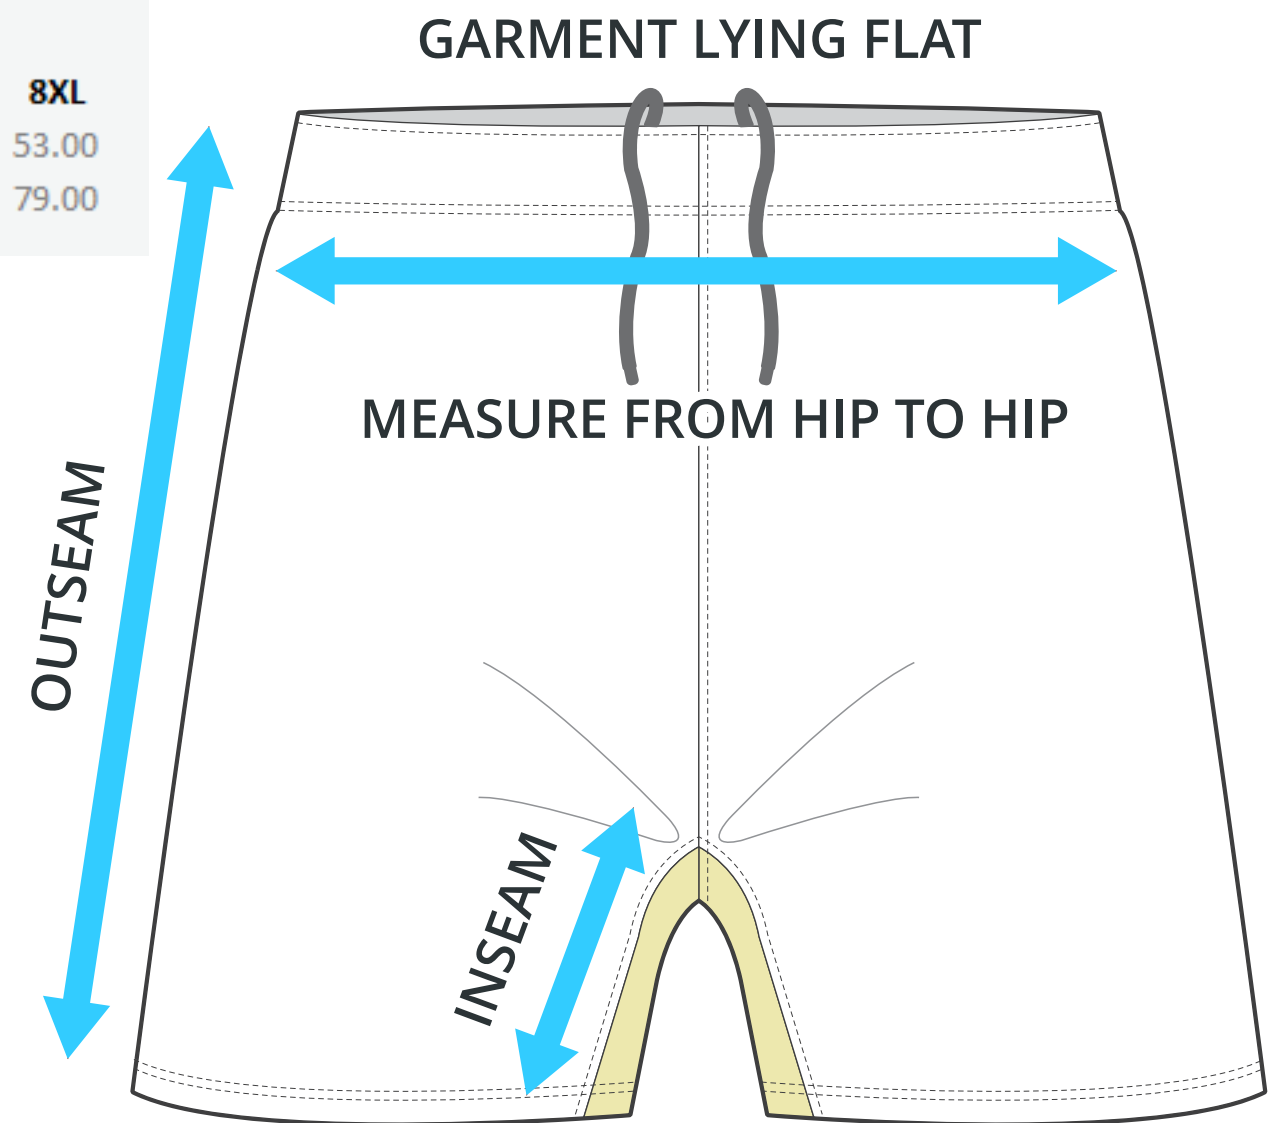

SIZING CHART

HAKA RUGBY SHORT - W/WANTI SLIP

Part #: RU-SS-208

ADULT SIZING

SIZING CHART(inches)	XS	S	M	L	XL	2XL	3XL	4XL	5XL	6XL	7XL	8XL
Outseam	11.81	12.80	13.58	14.57	15.35	16.14	16.93	17.72	18.50	19.29	20.08	20.87
1/2 Hip	19.29	20.28	21.26	22.24	23.23	24.21	25.20	26.38	27.56	28.74	29.92	31.10

SIZING CHART(cm)	XS	S	M	L	XL	2XL	3XL	4XL	5XL	6XL	7XL	8XL
Outseam	30.00	32.50	34.50	37.00	39.00	41.00	43.00	45.00	47.00	49.00	51.00	53.00
1/2 Hip	49.00	51.50	54.00	56.50	59.00	61.50	64.00	67.00	70.00	73.00	76.00	79.00

HALF HIP INSEAM/OUTSEAM

To find your size, compare measurements with a similar garment that fits you well.