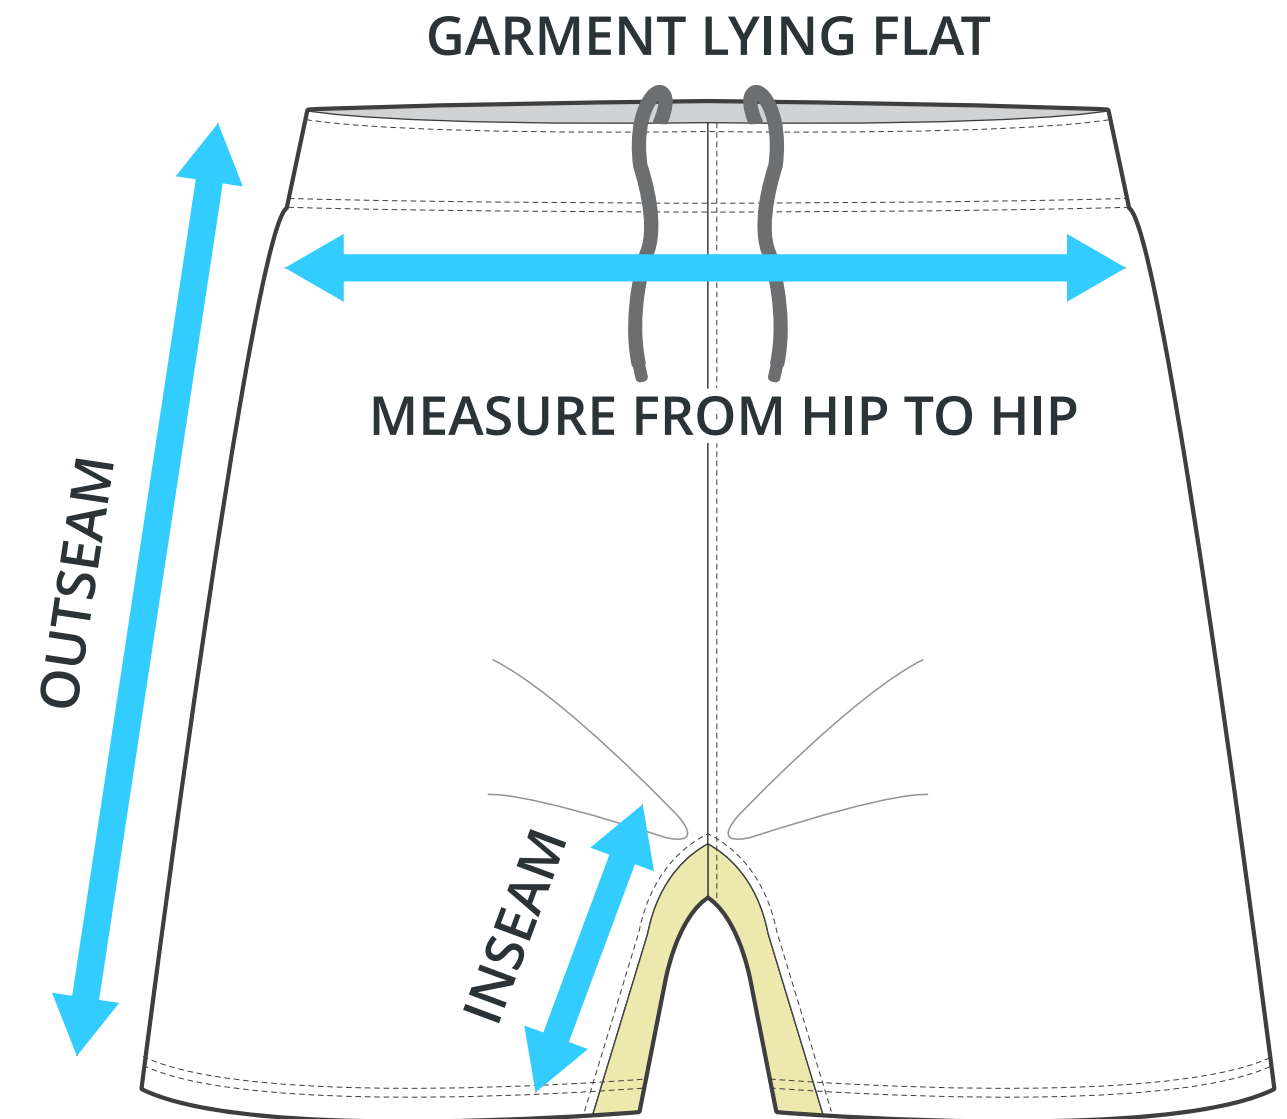

SIZING CHART

HAKA RUGBY SHORT - W/ANTI SLIP

Part #: RU-SS-108

ADULT SIZING

SIZING CHART(inches)	S	M	L	XL	2XL	3XL	4XL	5XL	6XL	7XL
1/2 Hip	21.46	22.44	23.62	24.80	25.98	27.17	28.35	29.53	30.71	31.50
Outseam	14.57	15.16	15.75	16.34	16.93	17.52	18.11	18.70	19.29	19.69

SIZING CHART(cm)	S	M	L	XL	2XL	3XL	4XL	5XL	6XL	7XL
1/2 Hip	54.50	57.00	60.00	63.00	66.00	69.00	72.00	75.00	78.00	80.00
Outseam	37.00	38.50	40.00	41.50	43.00	44.50	46.00	47.50	49.00	50.00

YOUTH SIZING

SIZING CHART(inches)	YXS	YS	YM	YL	YXL
1/2 Hip	15.35	16.54	17.72	19.49	20.47
Outseam	12.01	12.60	12.99	13.39	13.98

SIZING CHART(cm)	YXS	YS	YM	YL	YXL
1/2 Hip	39.00	42.00	45.00	49.50	52.00
Outseam	30.50	32.00	33.00	34.00	35.50

HALF HIP INSEAM/OUTSEAM

To find your size, compare measurements with a similar garment that fits you well.