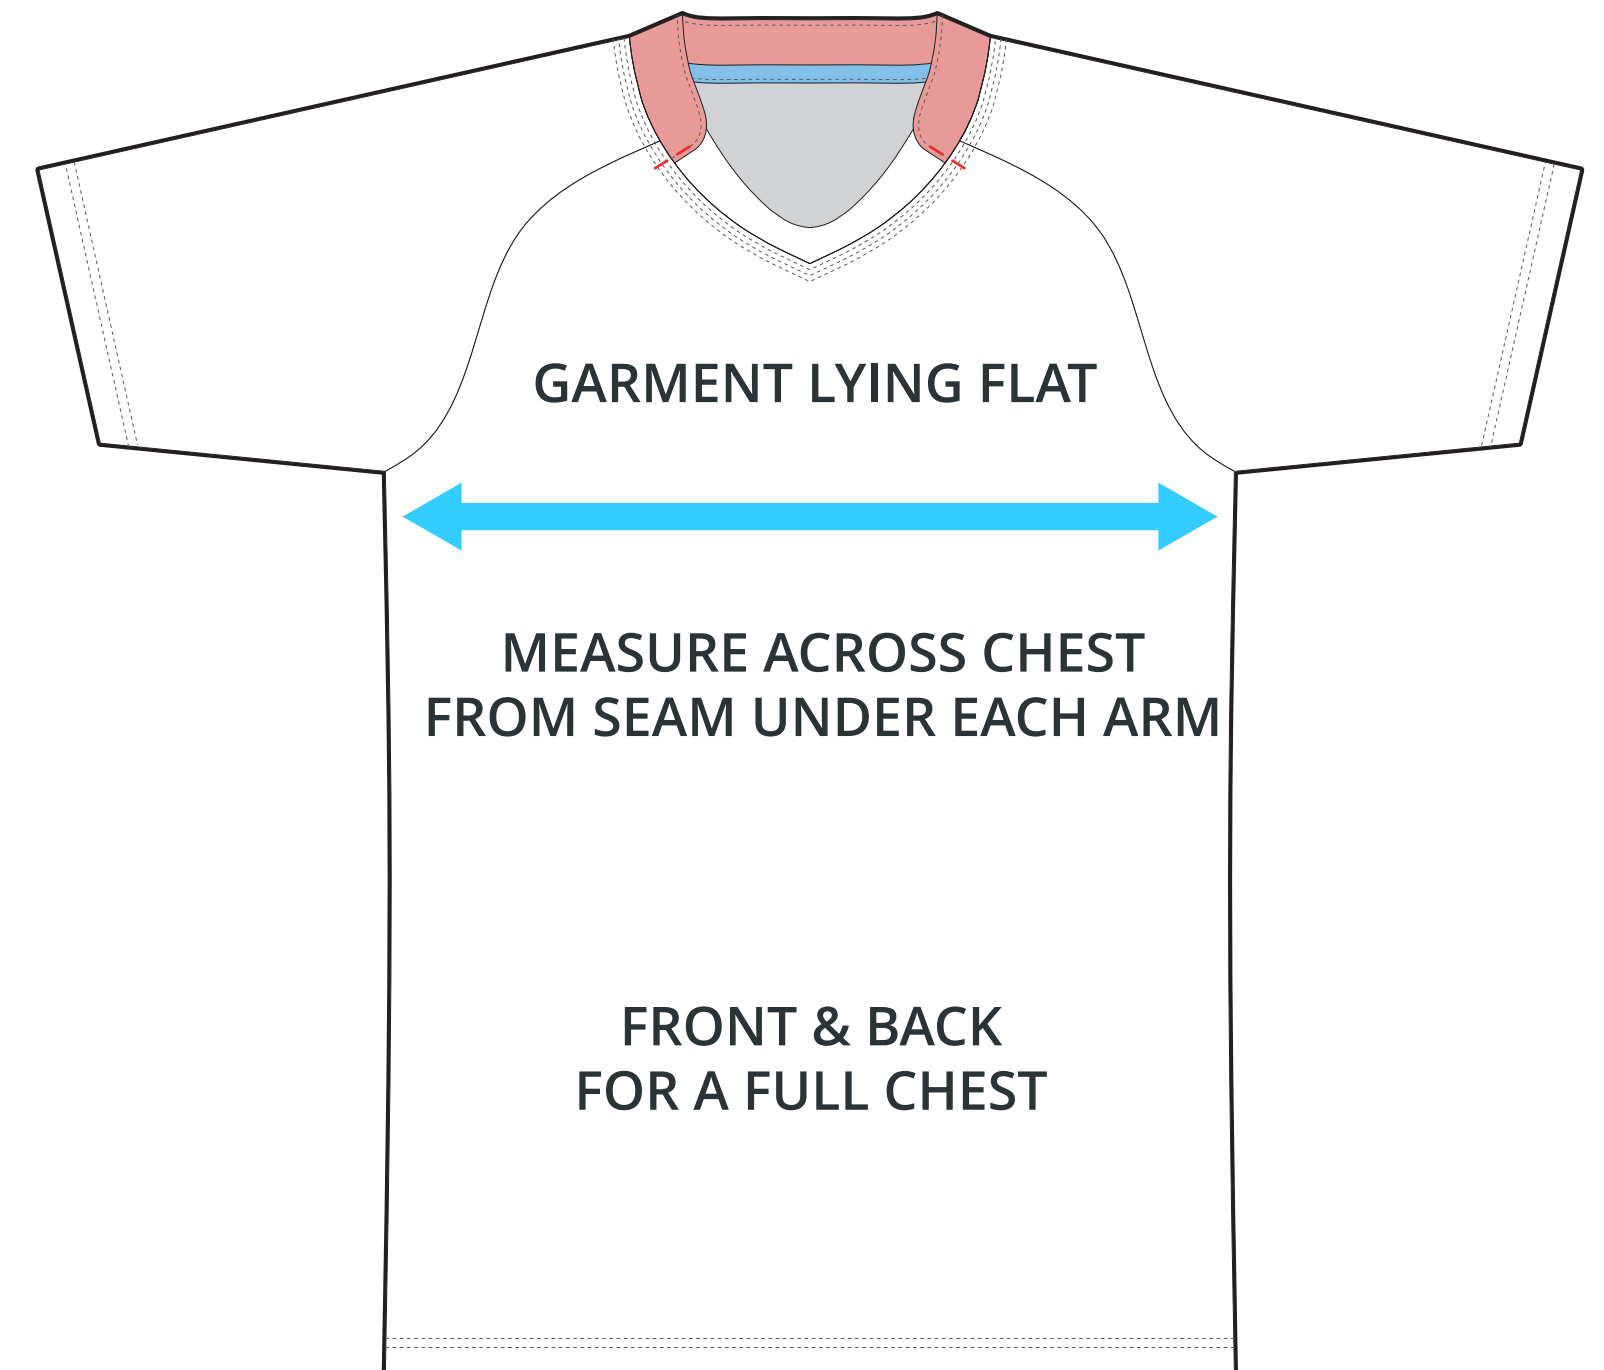

SIZING CHART

BIONIC JERSEY - PRO FIT

Part #: RU-JS-201

ADULT SIZING

SIZING CHART(inches)	XS	S	M	L	XL	2XL	3XL
1/2 Chest	16.54	17.72	18.90	20.08	21.26	22.44	23.62
Front length (HSP)	24.80	25.98	27.17	27.95	28.74	29.53	30.31
Back length (HSP)	25.59	26.38	27.17	27.95	28.74	29.53	30.31

SIZING CHART(cm)	XS	S	M	L	XL	2XL	3XL
1/2 Chest	42.00	45.00	48.00	51.00	54.00	57.00	60.00
Front length (HSP)	63.00	66.00	69.00	71.00	73.00	75.00	77.00
Back length (HSP)	65.00	67.00	69.00	71.00	73.00	75.00	77.00

HALF CHEST FULL CHEST

To find your size, compare measurements with a similar garment that fits you well.