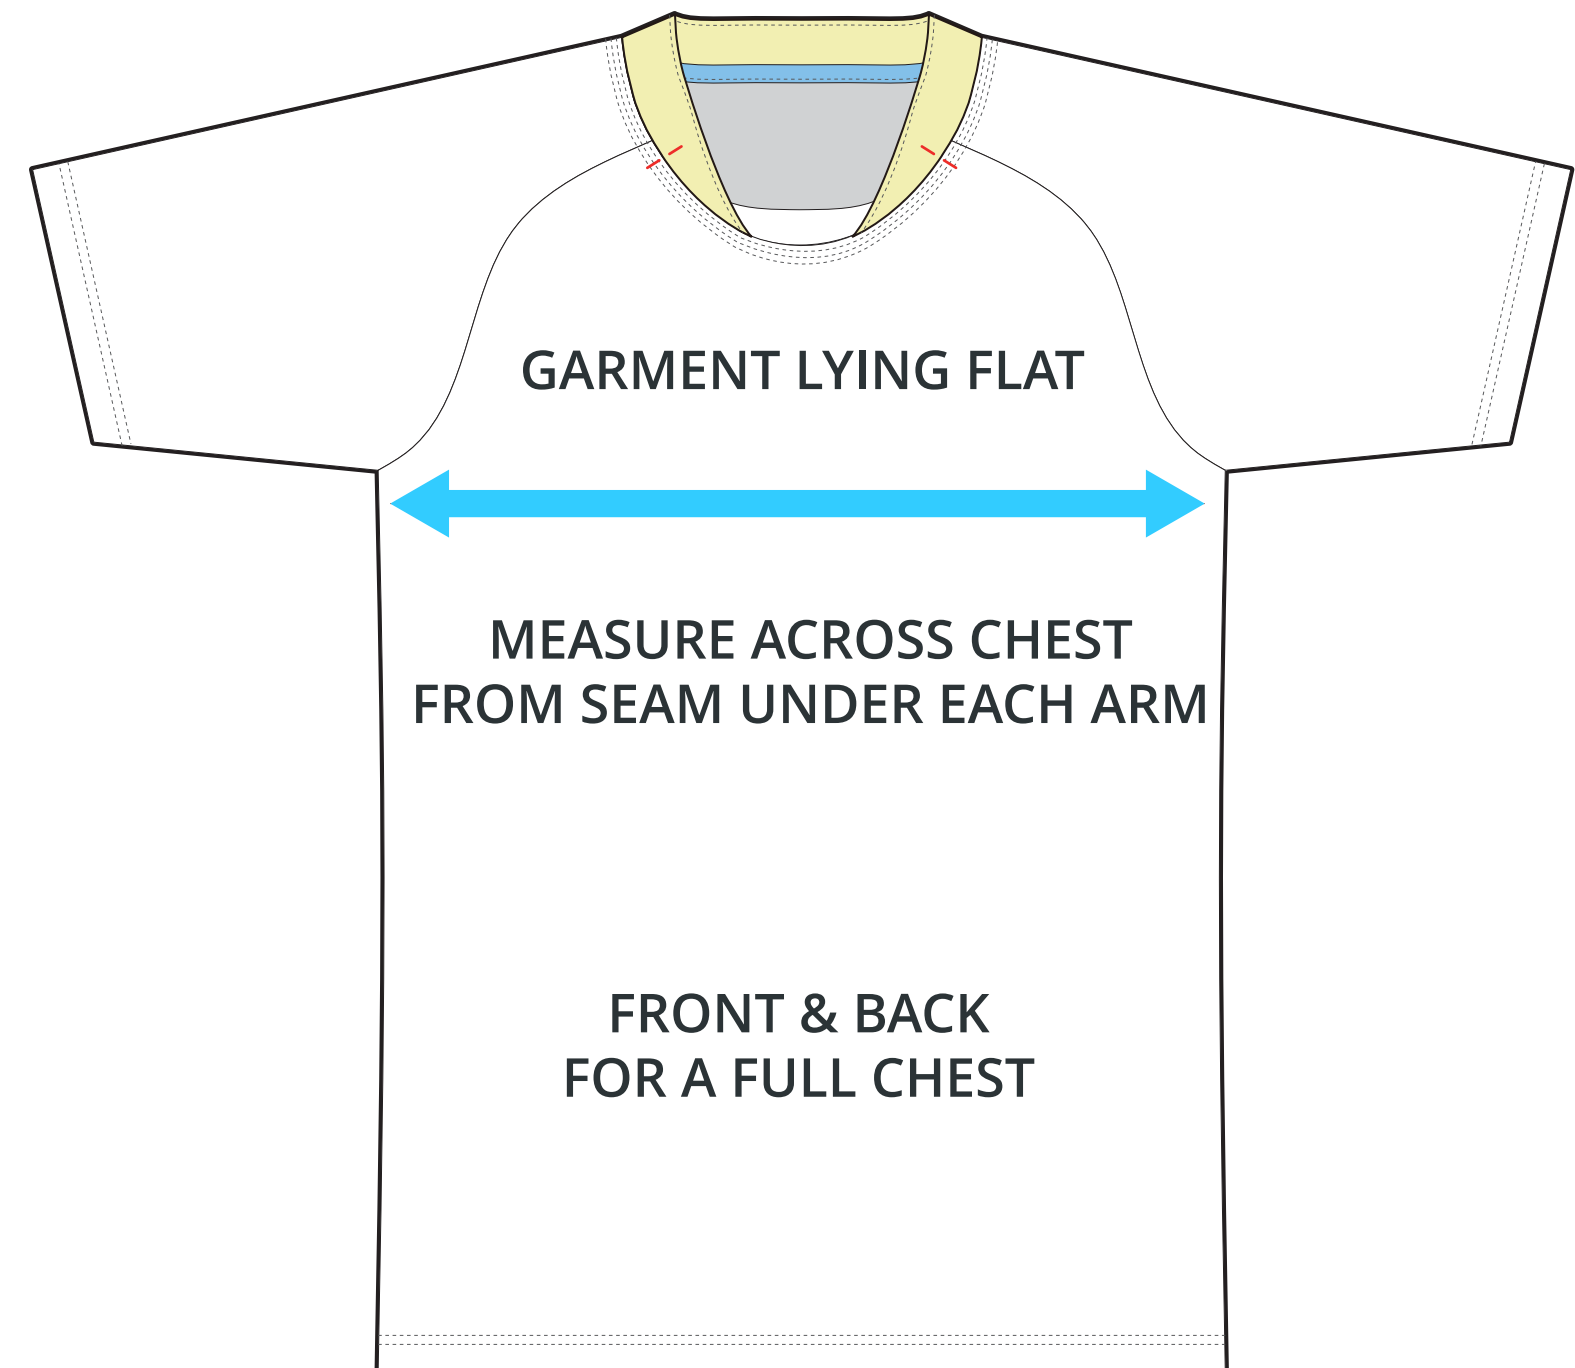

SIZING CHART

RUCK JERSEY - STANDARD FIT

Part #: RU-JS-110

ADULT SIZING

SIZING CHART(inches)	S	M	L	XL	2XL	3XL	4XL	5XL
1/2 Chest	19.69	20.87	22.05	23.62	25.20	26.77	28.35	29.92
Front length (HSP)	25.98	27.56	28.74	29.92	31.10	31.89	32.68	33.46
Back length (HSP)	25.98	27.56	28.74	29.92	31.10	31.89	32.68	33.46

SIZING CHART(cm)	S	M	L	XL	2XL	3XL	4XL	5XL
1/2 Chest	50.00	53.00	56.00	60.00	64.00	68.00	72.00	76.00
Front length (HSP)	66.00	70.00	73.00	76.00	79.00	81.00	83.00	85.00
Back length (HSP)	66.00	70.00	73.00	76.00	79.00	81.00	83.00	85.00

YOUTH SIZING

SIZING CHART(inches)	YS	YM	YL	YXL
1/2 Chest	14.96	16.14	17.32	18.50
Front length (HSP)	19.69	21.26	22.83	24.41
Back length (HSP)	19.69	21.26	22.83	24.41

SIZING CHART(cm)	YS	YM	YL	YXL
1/2 Chest	38.00	41.00	44.00	47.00
Front length (HSP)	50.00	54.00	58.00	62.00
Back length (HSP)	50.00	54.00	58.00	62.00

HALF CHEST FULL CHEST

To find your size, compare measurements with a similar garment that fits you well.