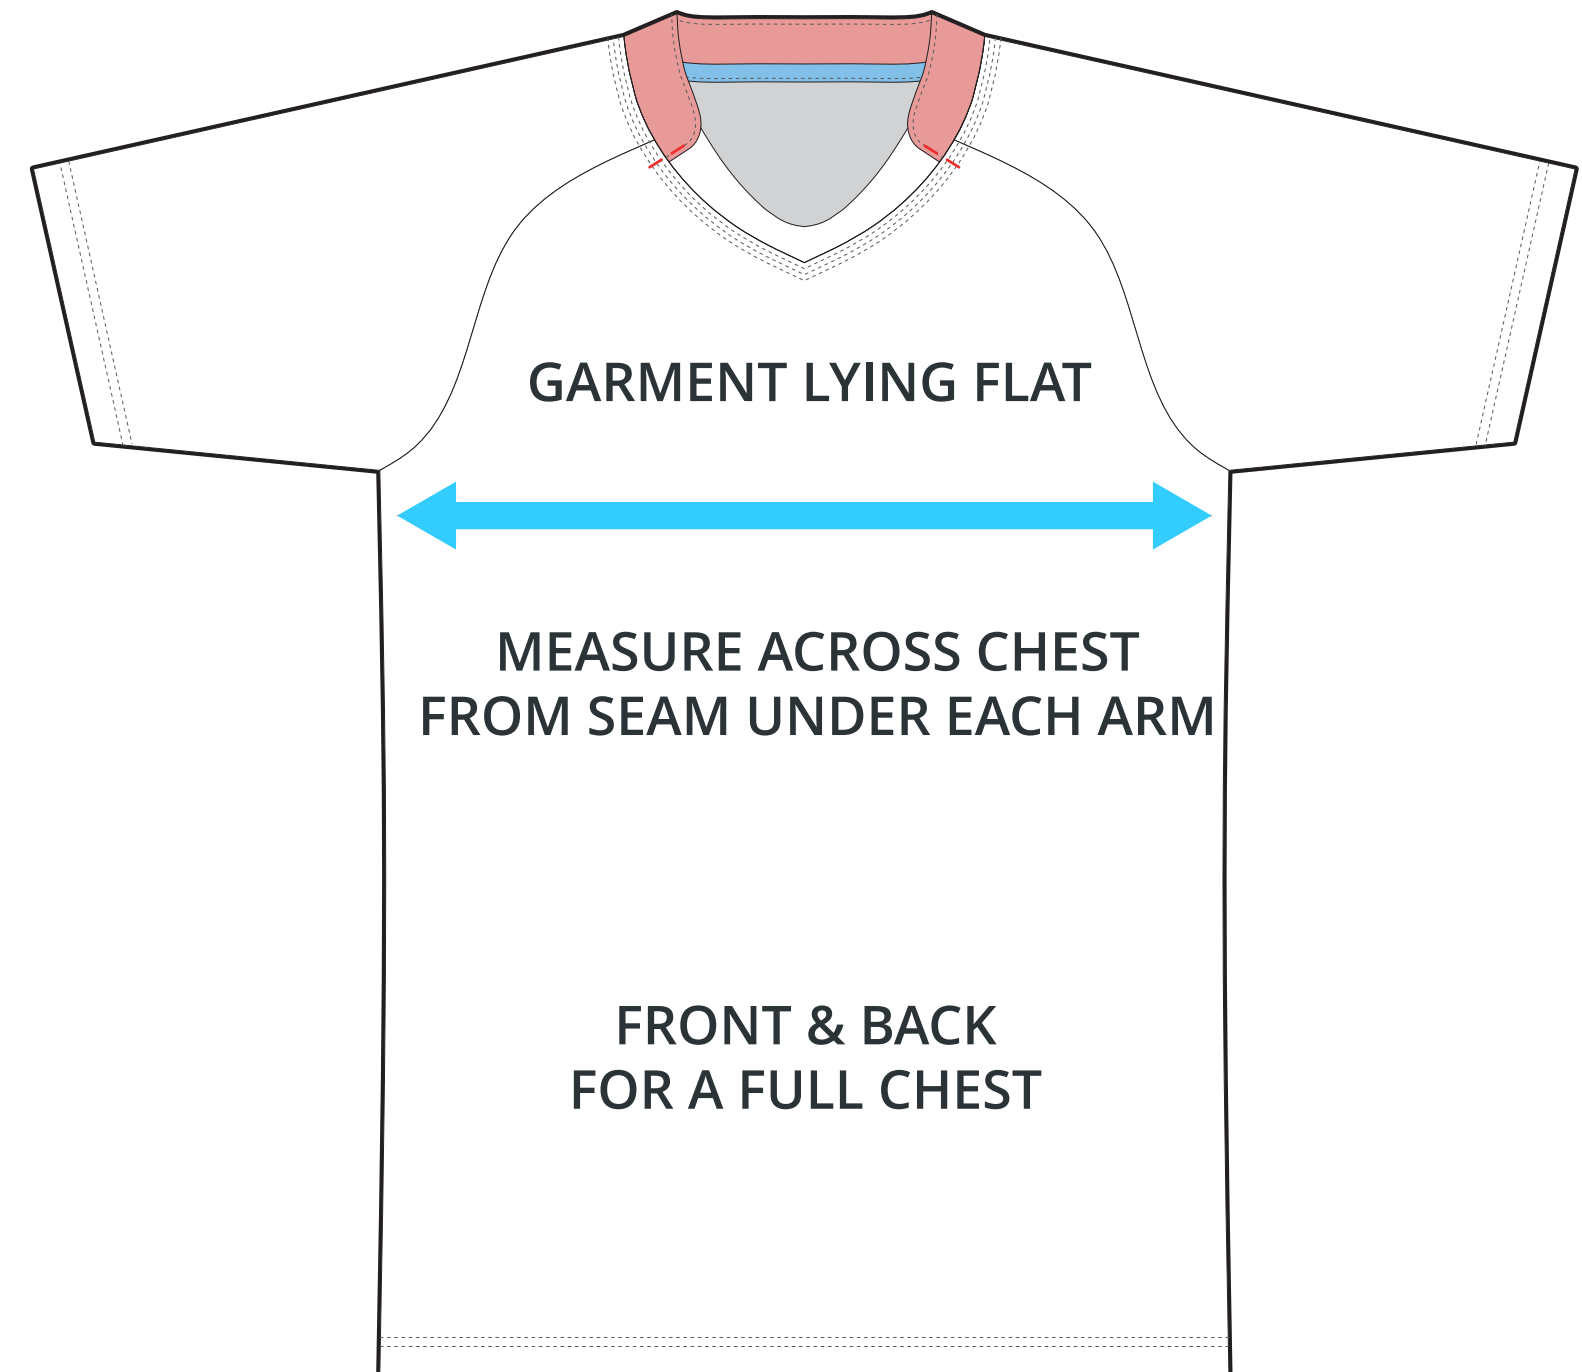

SIZING CHART

BIONIC JERSEY - PRO FIT

Part #: RU-JS-101

ADULT SIZING

SIZING CHART(inches)	XS	S	M	L	XL	2XL	3XL	4XL	5XL
Front length (HSP)	26.38	27.17	27.95	28.74	29.92	30.71	31.50	32.68	33.46
1/2 Chest	16.14	17.13	18.11	19.29	20.47	21.65	22.83	24.02	25.20

SIZING CHART(cm)	XS	S	M	L	XL	2XL	3XL	4XL	5XL
Front length (HSP)	67.00	69.00	71.00	73.00	76.00	78.00	80.00	83.00	85.00
1/2 Chest	41.00	43.50	46.00	49.00	52.00	55.00	58.00	61.00	64.00

YOUTH SIZING

SIZING CHART(inches)	YXS	YS	YM	YL	YXL
Front length (HSP)	20.87	21.65	22.44	23.23	25.59
1/2 Chest	11.61	12.60	13.58	14.57	15.16

SIZING CHART(cm)	YXS	YS	YM	YL	YXL
Front length (HSP)	53.00	55.00	57.00	59.00	65.00
1/2 Chest	29.50	32.00	34.50	37.00	38.50

HALF CHEST FULL CHEST

To find your size, compare measurements with a similar garment that fits you well.