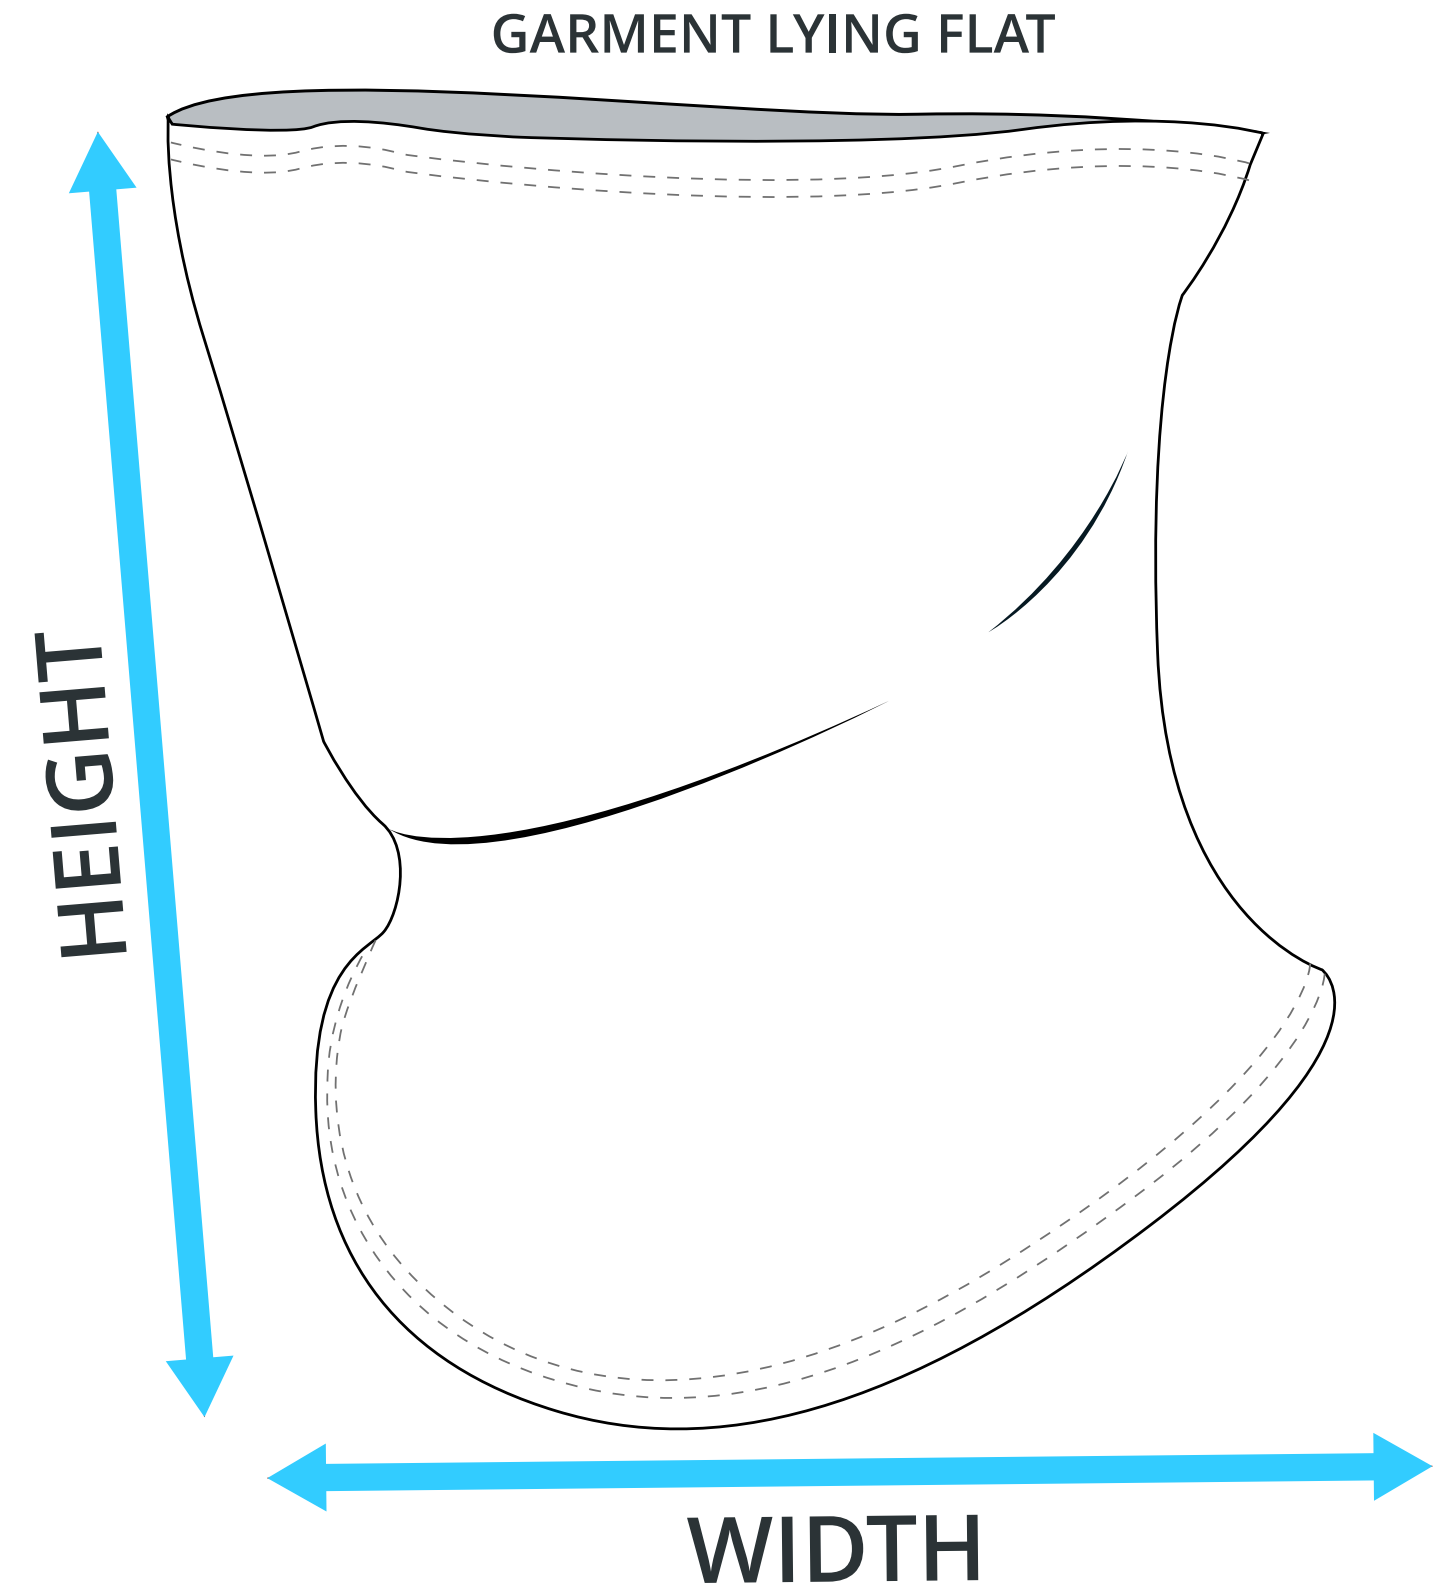

# SIZING CHART

## NECK BUFF OR GAITER

Part #: PPE-NB01/PPE-NB03

### SIZING

SIZING CHART(inches)	S	L
Width	7.87	9.65
Height	8.66	12.40

SIZING CHART(cm)	S	L
Width	20.00	24.50
Height	22.00	31.5

To find your size, compare measurements with a similar garment that fits you well.