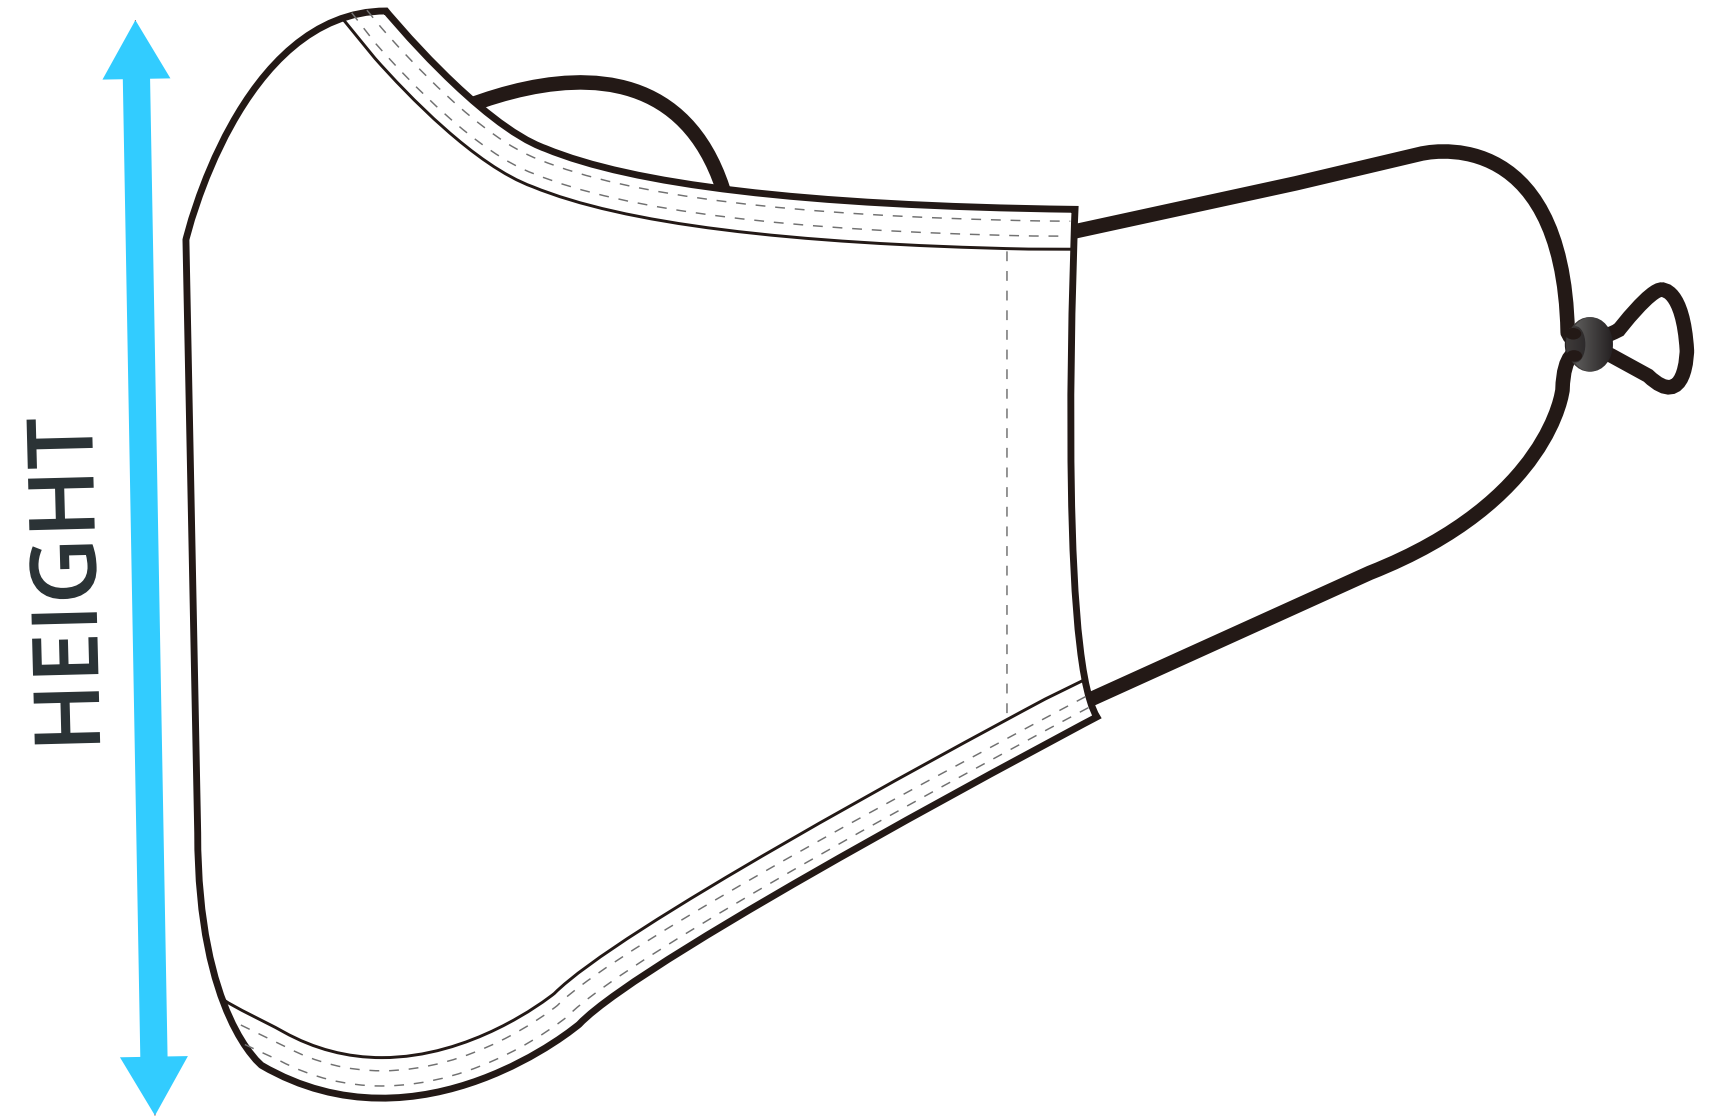

SIZING CHART

FACE MASK - OVER THE EAR

Part #: PPE-FC02/PPE-FC06

SIZING

SIZING CHART(inches)	CHILD	YOUTH	ADULT
Height	5.12	5.51	6.10

SIZING CHART(cm)	CHILD	YOUTH	ADULT
Height	13.00	14.00	15.50

GARMENT LYING FLAT

To find your size, compare measurements with a similar garment that fits you well.