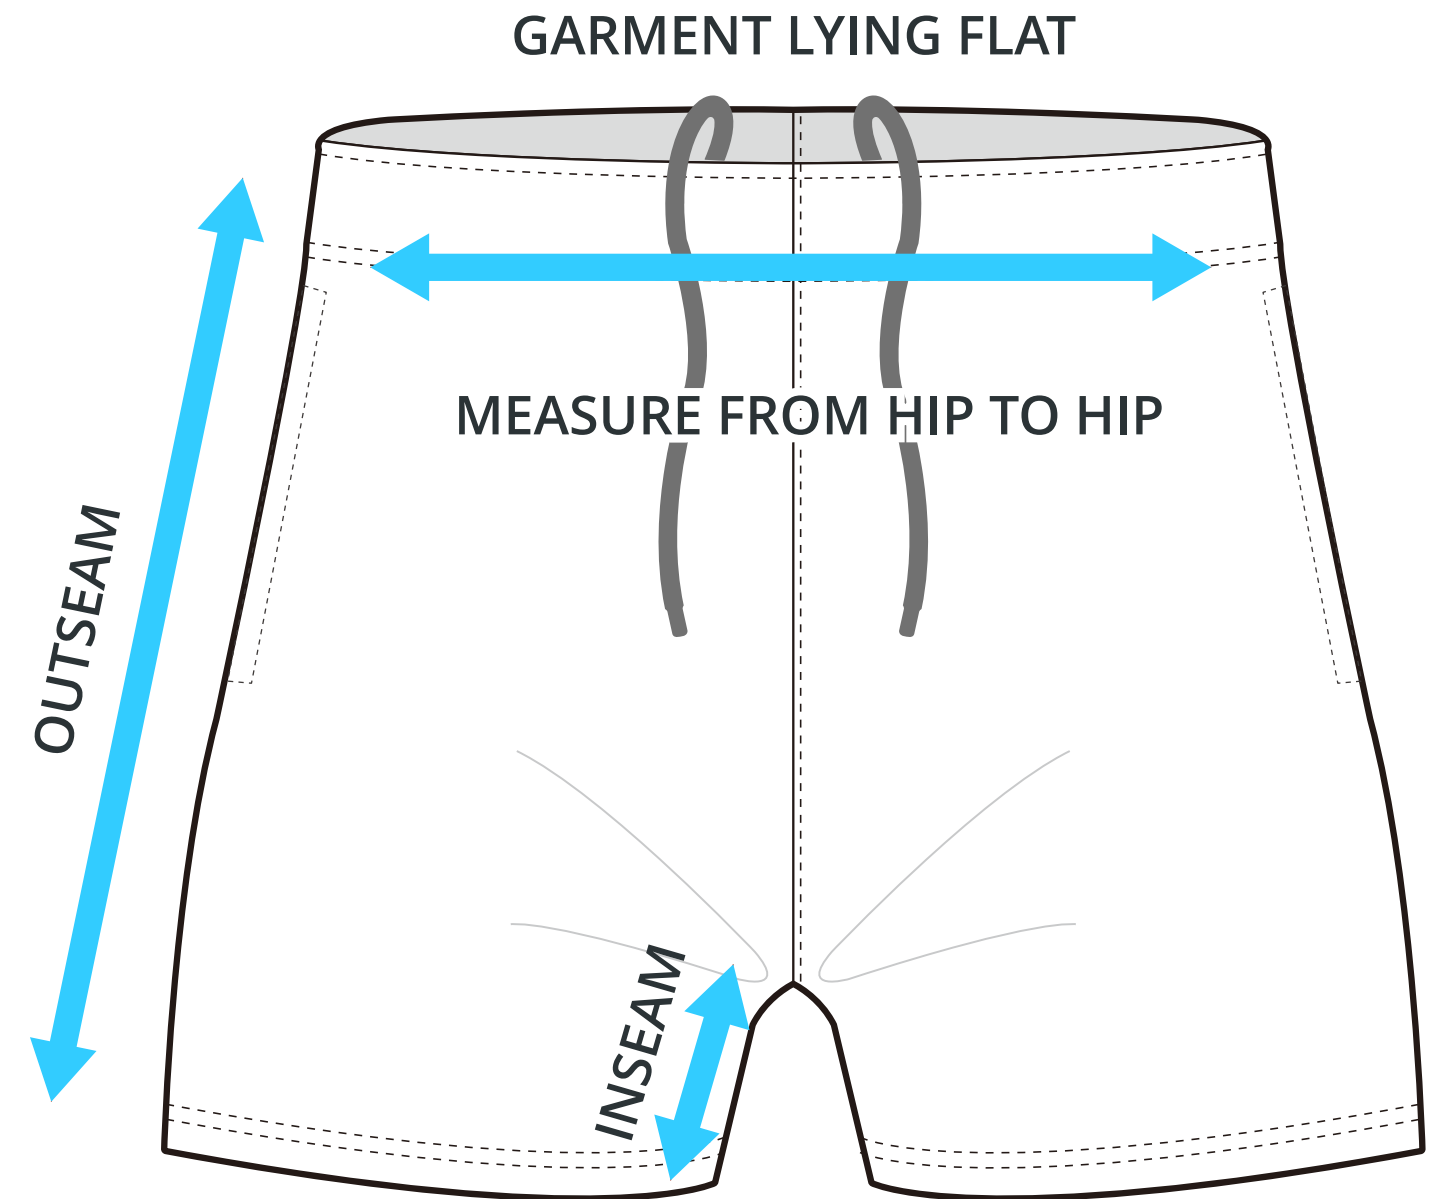

SIZING CHART

POWER SHORTS

Part #: MS-SS-240

ADULT SIZING

SIZING CHART(inches)	XS	S	M	L	XL	2XL	3XL
1/2 Hip	19.69	20.87	22.05	23.23	24.41	25.59	26.77
Inseam	4.92	4.92	4.92	4.92	4.92	4.92	4.92
Outseam	14.76	15.16	15.55	15.94	16.14	16.34	16.73

SIZING CHART(cm)	XS	S	M	L	XL	2XL	3XL
1/2 Hip	50.00	53.00	56.00	59.00	62.00	65.00	68.00
Inseam	12.50	12.50	12.50	12.50	12.50	12.50	12.50
Outseam	37.50	38.50	39.50	40.50	41.00	41.50	42.50

HALF HIP INSEAM/OUTSEAM

To find your size, compare measurements with a similar garment that fits you well.