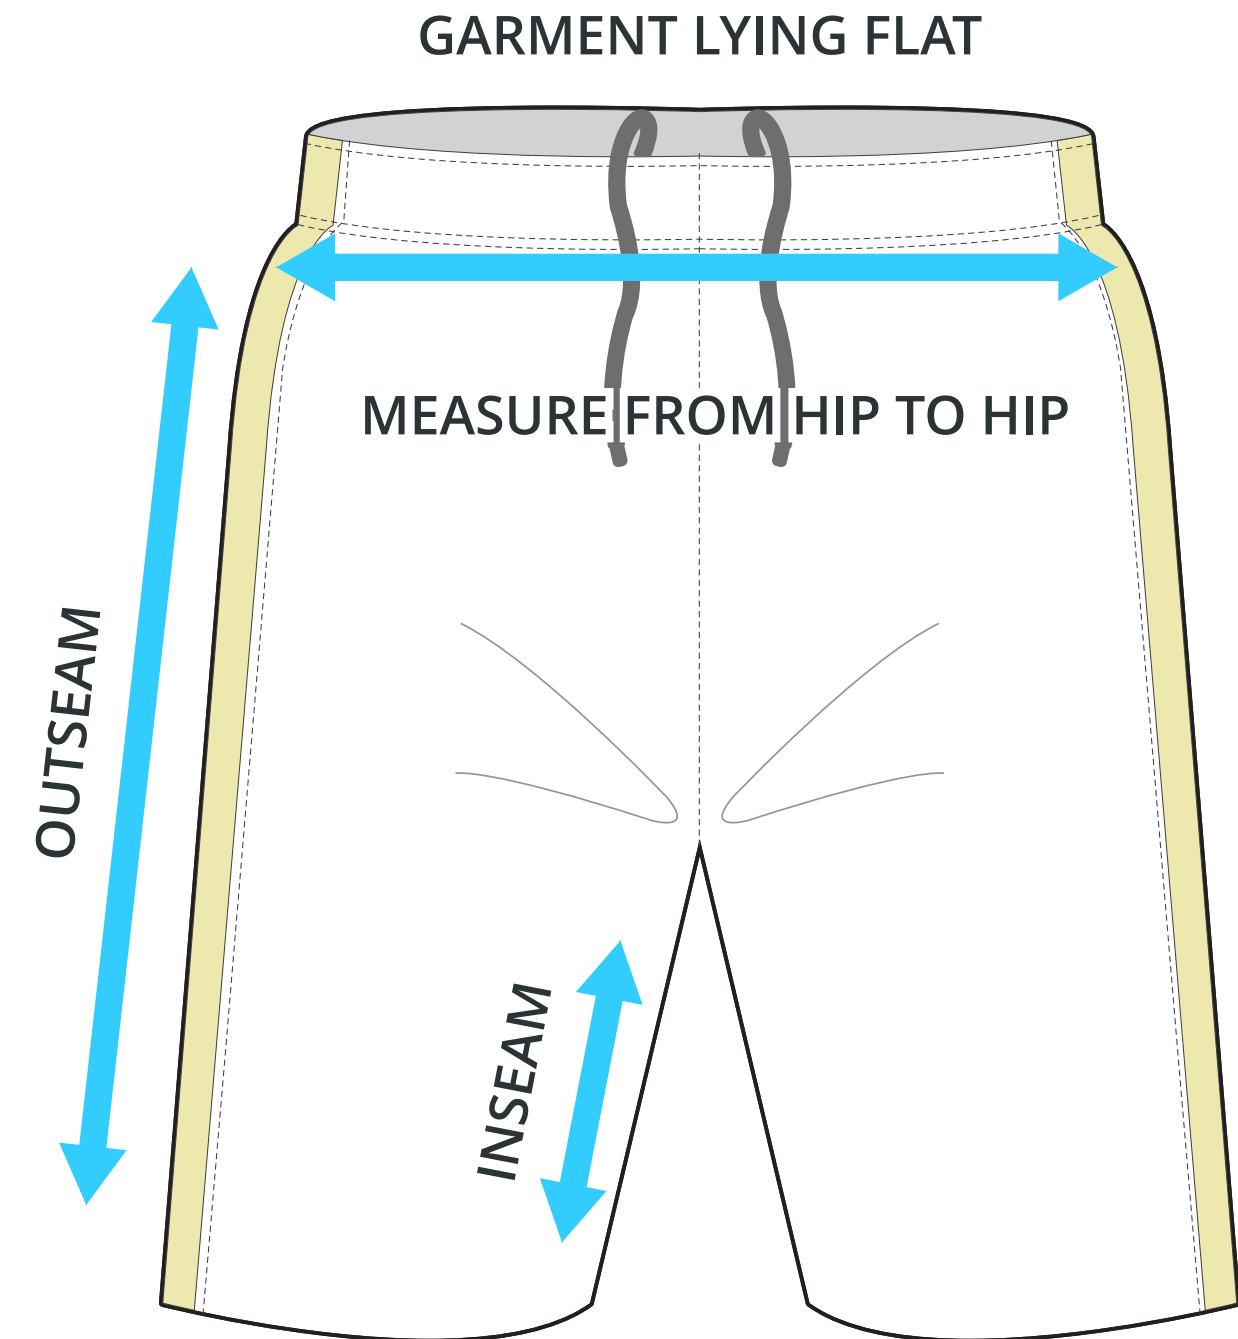

SIZING CHART

PRO SELECT SHORTS

Part #: MS-SS-225

ADULT SIZING

SIZING CHART(inches)	XS	S	M	L	XL	2XL	3XL
1/2 Hip	19.69	20.87	22.05	23.23	24.41	25.59	26.77
Inseam	4.92	4.92	4.92	4.92	4.92	4.92	4.92
Outseam	14.76	15.16	15.55	15.94	16.14	16.34	16.73

SIZING CHART(cm)	XS	S	M	L	XL	2XL	3XL
1/2 Hip	50.00	53.00	56.00	59.00	62.00	65.00	68.00
Inseam	12.50	12.50	12.50	12.50	12.50	12.50	12.50
Outseam	37.50	38.50	39.50	40.50	41.00	41.50	42.50

GIRLS SIZING

SIZING CHART(inches)	GS	GM	GL
1/2 Hip	17.32	18.11	18.90
Inseam	4.92	4.92	4.92
Outseam	13.58	13.98	14.37

SIZING CHART(cm)	GS	GM	GL
1/2 Hip	44.00	46.00	48.00
Inseam	12.50	12.50	12.50
Outseam	34.50	35.50	36.50

HALF HIP INSEAM/OUTSEAM

To find your size, compare measurements with a similar garment that fits you well.